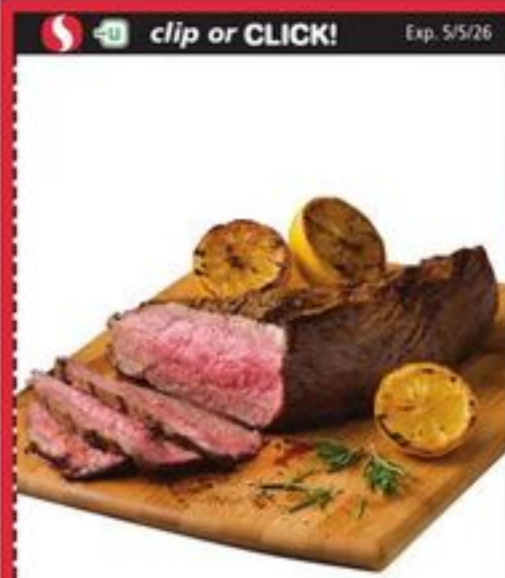

General Mills Family Size Cereal
15 to 24-oz.
Kellogg's Pop-Tarts 12-ct.
Nature Valley Protein Bars 5-ct.
Selected varieties. **Limit 3 items.**

4⁹⁹
Member Price

Mix & MATCH
Coca-Cola 12-pack, 12-oz. cans.
Topo Chico Sabores 8-pack, 12-oz. Selected varieties.
Dasani Water 24-pack, 16.9-oz.
Plus deposit and fees.
Limit one offer per household per valid ad dates.
Limit 2 FREE items.
BUY 2 GET 2 FREE
EQUAL OR LESSER VALUE
Member Price
When you Buy 4

SPAM Luncheon Meat
12-oz. Selected varieties.
Member Price: \$2.50 ea.
Limit 8 items.

2\$5
for
Member Price

Häagen-Dazs Ice Cream 14-oz.
Novelties 3-ct.
Dreyer's 1.5-qt.
Selected varieties.

3⁹⁹ ea
Member Price
When you Buy 2

USDA CHOICE
USDA Choice Boneless Beef Tri Tip Roast
Untrimmed Twin Pack.
Limit 2-pkgs.
6⁹⁹ lb
Member Price

Waterfront Bistro® Large Raw Shrimp 31 to 40-ct. Sold in a 2-lb. bag.
Frozen. Sold by the pound.
Fresh Atlantic Salmon Portion 7-oz. Farm raised. Includes marinated portion. Sold by the each. **Limit 4 items.**