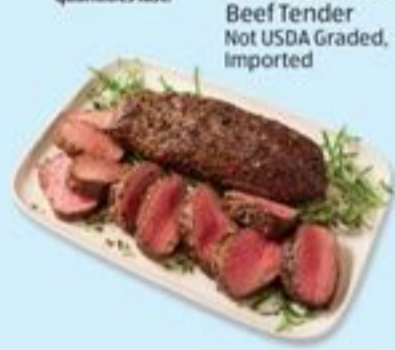

Everyday low prices make Easter a feast.

price valid thru 4/4

PRICE DROPS

$1.49

Per Lb.

was $2.19

Appleton Farms Spiral-Sliced Half Ham

PRICE DROPS

$1.49

Per 6-oz. Pkg.

Blackberries

PRICE DROPS

$1.79

Each

Pineapple

PRICE DROPS

$2.99

Russet Potatoes

Per 10-Lb. Bag

PRICE DROPS

$2.29

French Green Beans

Per 1-Lb. Pkg.

PRICE DROPS

$1.79

Sweet Potatoes

Per 3-Lb. Bag

PRICE DROPS

$1.89

Brussels Sprouts

Per 1-Lb. Pkg.

$2.99

Fresh Antibiotic Free Family Pack Thin-Sliced Chicken Breasts

Per Lb. Available while quantities last.

$5.99

Fresh Lamb Shanks Not USDA Graded, Imported

Per Lb. Available while quantities last.

$6.99

Morton's of Omaha Fresh Rosemary or Steakhouse Seasoned Petite Beef Tender Not USDA Graded, Imported

Per Lb. Available while quantities last.

Just in. Spring flowers.

$5.99 Deluxe Easter Bouquet

ALDI find

$4.89 Tulips, Lilies or Hyacinths

ALDI find

$5.99 Easter 10-Stem Tulip Bouquet

ALDI find

$8.99 6" Azalea or Hydrangea

ALDI find

$1.15

Chef's Cupboard Scalloped or Au Gratin Potatoes 4.7 oz.

97¢ Season's Choice Steamed Frozen Peas

12 oz. Frozen

$1.59 Assorted Herbs

0.5 oz. Each

$3.99

Specially Selected Brioche Rolls

16.9 oz.

$1.49

Season's Choice Steamed Brussels Sprouts

12 oz. Frozen

PRICE DROPS $2.99 Each

Countryside Creamery Butter Quarters

Salted or Unsalted 16 oz.

Countryside Creamery Butter Quarters

Salted or Unsalted 16 oz.

Countryside Creamery Butter Quarters

Salted or Unsalted 16 oz.

Countryside Creamery Butter Quarters

Salted or Unsalted 16 oz.

Countryside Creamery Butter Quarters

Salted or Unsalted 16 oz.

Countryside Creamery Butter Quarters

Salted or Unsalted 16 oz.

Countryside Creamery Butter Quarters

Salted or Unsalted 16 oz.

Countryside Creamery Butter Quarters

Salted or Unsalted 16 oz.