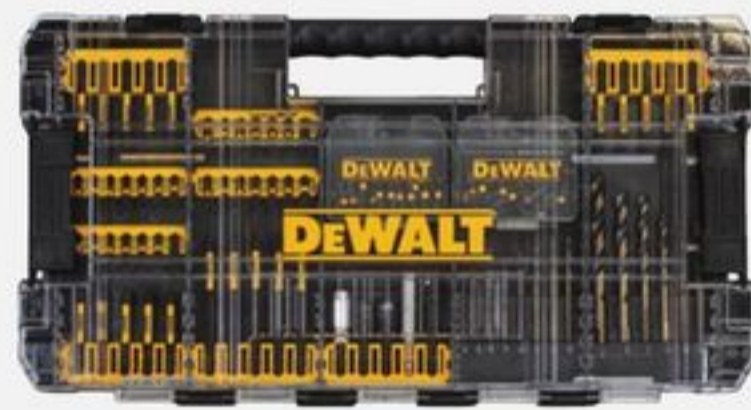

DEWALT

SAVE 25%
Sale 59.98 Reg 79.99 100-Pc Flex Torq
Drill/Drive Set. 54-2399-2.
Save up to 40% Sale 29.98-49.98
Reg 49.99-59.99 Selected Right-Angle
Drive Attachments. 54-2462X.