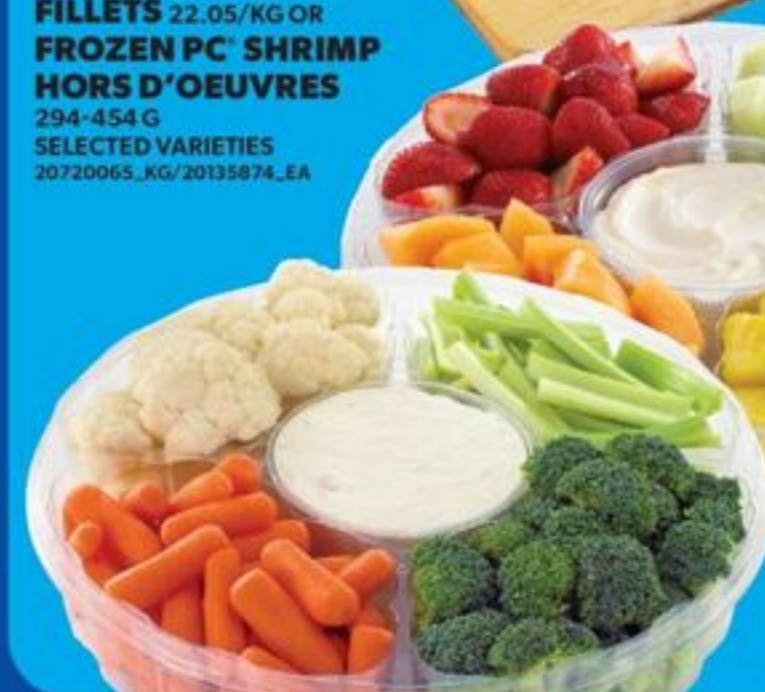

Happy Easter

MOST STORES ARE CLOSED GOOD FRIDAY, APRIL 3RD & EASTER SUNDAY, APRIL 5TH.

SEE STORE HOURS

PROUDLY CANADIAN

REAL CANADIAN SUPERSTORE

SAVE 40%

1.79
LB
3.95/KG

GREEN SEEDLESS GRAPES
PRODUCT OF CHILE OR PERU, NO.1 GRADE OR
RED SEEDLESS GRAPES
PRODUCT OF SOUTH AFRICA OR CHILE, NO.1 GRADE
20425775001_KG
20159199001_KG

SAVE 25%

$5

GET **1,000**®

$1
back
in points

APP EXCLUSIVE OFFER*

PC® BACON
SELECTED VARIETIES,
500 G
20152629_EA
*Open your PC Optimum™ app or
visit pcoptimum.ca to get the offer.

OFFERS AVAILABLE

**WEDNESDAY, APRIL 1ST, THURSDAY, APRIL 2ND
& SATURDAY, APRIL 4TH, 2026**

HOT DEAL

9.88
LB
21.78/KG

CAP-OFF RIB ROAST
CUT FROM UNGRADED MEXICAN BEEF
21497216_KG/21690955_KG

SAVE UP TO **37%**

$10
EA/LB

FRESH ATLANTIC SALMON SKIN-ON FILLETS 22.05/KG OR
FROZEN PC SHRIMP HORS D'OEUVRES 294-454 G
SELECTED VARIETIES
20720065_KG/20135874_EA

HOT DEAL

$20

LARGE VEGETABLE OR FRUIT PLATTER, PREPARED IN-STORE
PREPARED IN-STORE, 1.343-1.87 KG
20081718_EA/20121599_EA

DEAL DROP

50% OFF OR MORE

Limited-time deals on PC® home & more.

$12

PC® RECTANGLE ACACIA SERVING BOARD
21714814_EA

WHILE SUPPLIES LAST

FREE

UP TO

$28

VALUE

WHEN YOU SPEND $300 OR MORE

in a single transaction, in-store or through PC Express™ online pickup or delivery

PC® BUTCHER BLOCK BOARD
SELECTED VARIETIES
21658979_EA

SALE

3.88
LB
8.55/KG

PC® SPIRAL HAM
SELECTED VARIETIES
20857240_KG

SAVE UP TO **36%**

$6

BALDERSON CHEESE NON-AGED CHEDDAR BLOCKS 250/280 G OR
MARCANGELO SLICED DELI MEAT 85 G
SELECTED VARIETIES
21495455_EA/21706090_EA

SAVE **18%**

3.25

SILK NON DAIRY CHILLED BEVERAGE
SELECTED VARIETIES
1.75/1.89 L
20328231002_EA
20308979_EA

SAVE **15%**

5.47

KELLOGG'S FAMILY SIZE CEREAL
SELECTED VARIETIES
450-650 G
21430748_EA/21651954_EA

SAVE UP TO **39%**

1.25