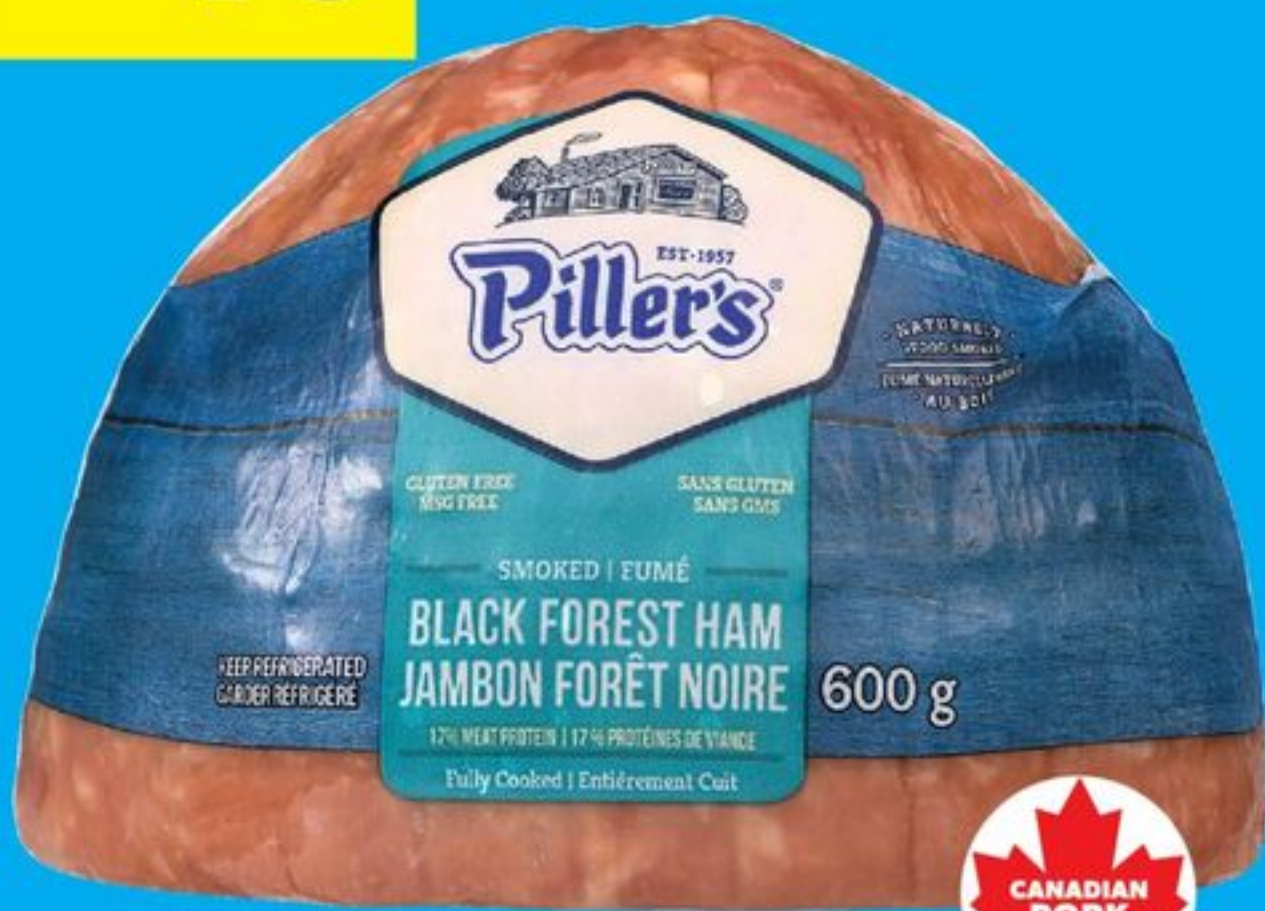

HOP INTO JOYFUL SAVINGS

\$10

PILLER'S SMOKED BLACK FOREST HAM
SELECTED VARIETIES, 600 G
21608818_EA

BUTTERBALL TURKEY ROASTS
SELECTED VARIETIES
FROZEN, 1.2 KG
21669933_EA/21669995_EA

22⁹⁹

12⁹⁹
LB
28.64/KG

PC FREE FROM AUSTRALIAN BONELESS LAMB LEG
FRESH
20664359_KG