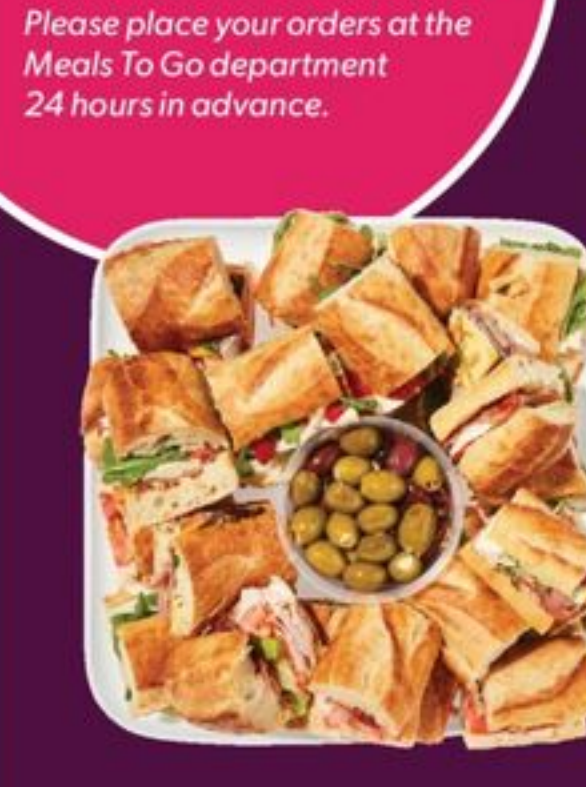

party platters

Discover our selection of freshly prepared platters for your next occasion.

FROM $20

IN-STORE PREPARED SANDWICH OR WRAP PLATTERS
1.23-3.4 KG
PLATEAUX DE SANDWICHS OU ROULÉS PRÉPARÉS EN MAGASIN

21558136_EA

IN-STORE PREPARED SANDWICH OR WRAP PLATTERS
1.2-1.7 KG
PLATEAUX DE SANDWICHS OU ROULÉS PRÉPARÉS EN MAGASIN

21558135_EA

CHICKEN CATERING PLATTERS
SELECTED VARIETIES
COMES WITH CELERY AND CARROTS, SERVED CHILLED
1.92-3.19 KG
PLATEAUX DE RÉCEPTION DE POULET

21558990_EA