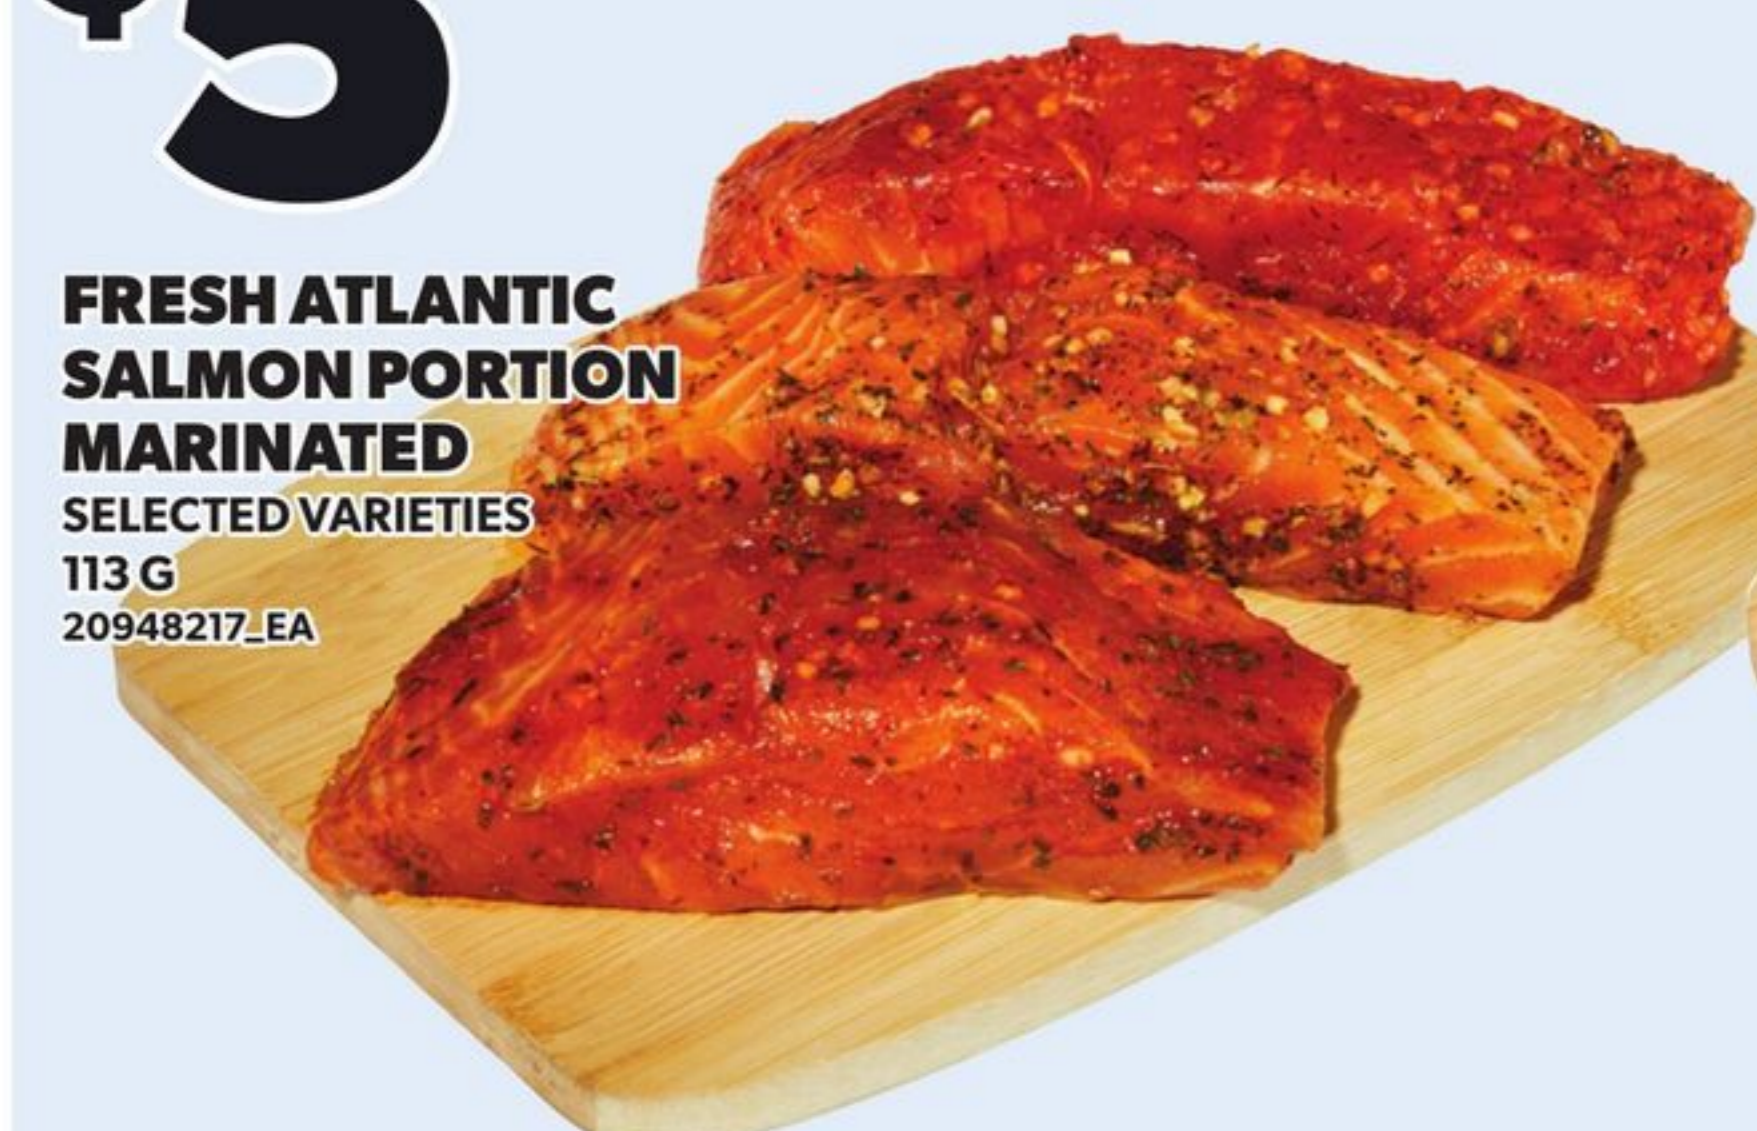

find your catch in seafood

SAVE 28%

$5

FRESH ATLANTIC SALMON PORTION MARINATED
SELECTED VARIETIES
113 G
20948217_EA

13.50 LB

TUNA STEAKS
PREVIOUSLY FROZEN
29.76/KG
20753134_KG