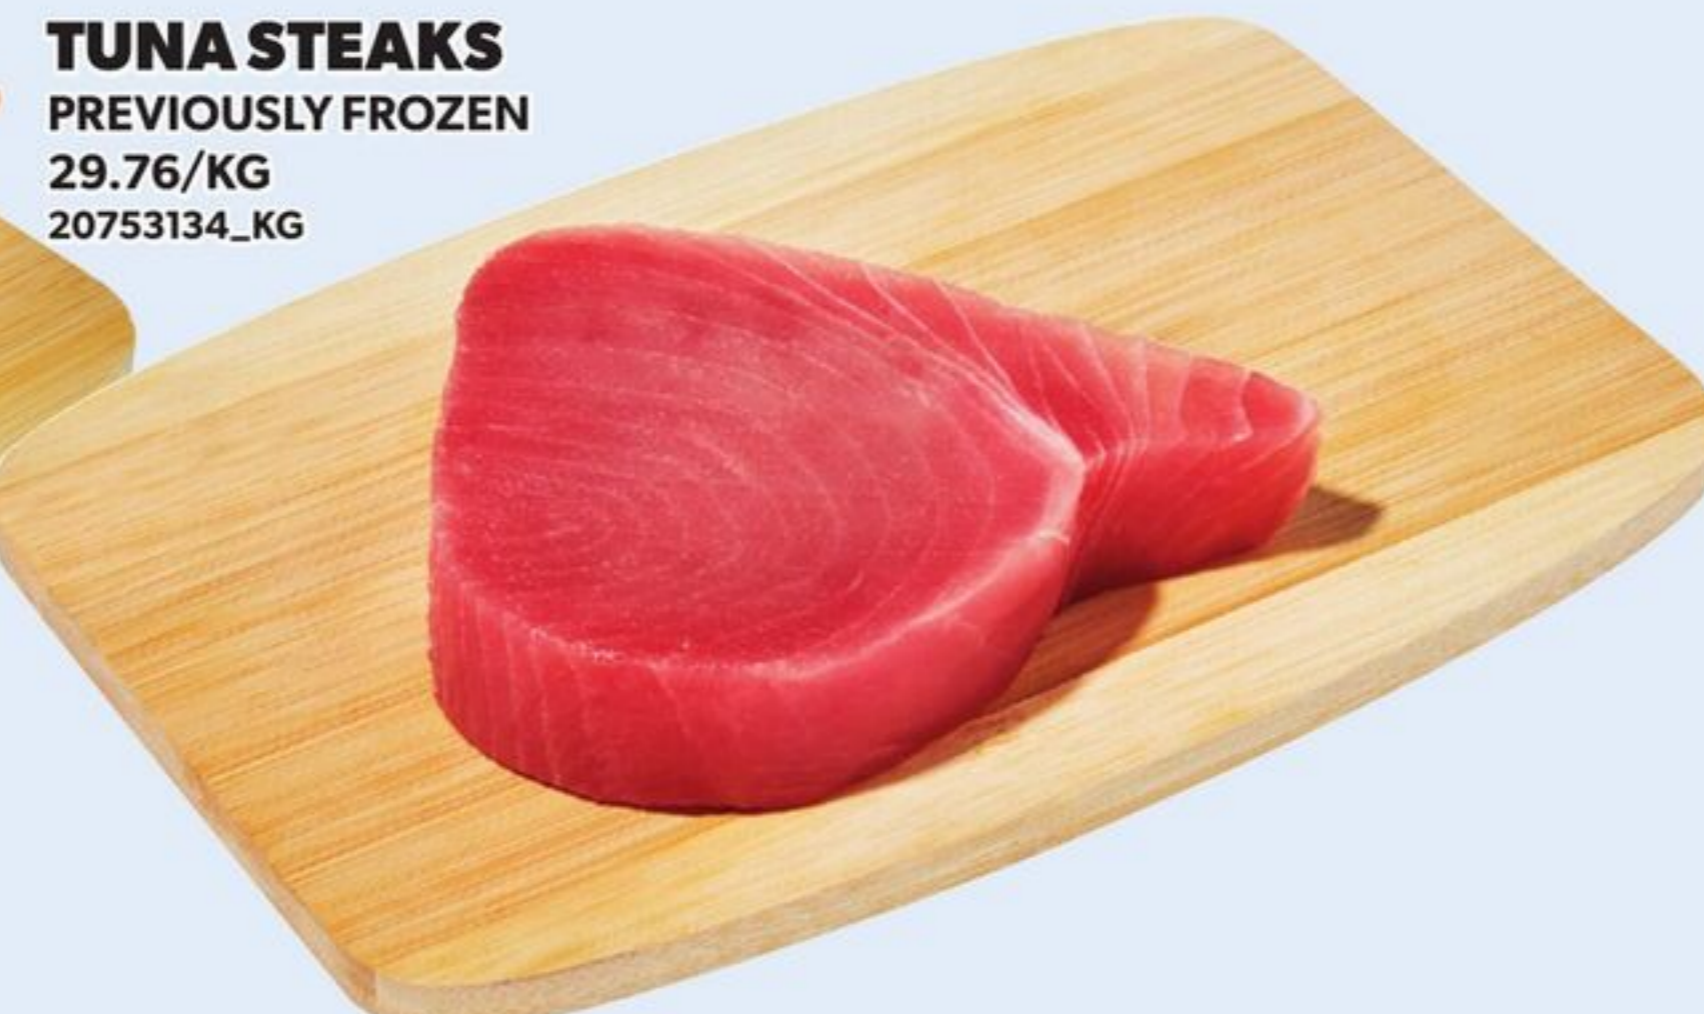

SAVE 28%

\$5

FRESH ATLANTIC SALMON PORTION MARINATED
SELECTED VARIETIES
113 G
20948217_EA

13.50 LB

TUNA STEAKS
PREVIOUSLY FROZEN
29.76/KG
20753134_KG

\$13

SEAQUEST® SHRIMP RING WITH MILD COCKTAIL SAUCE
FROZEN
454 G
21687413_EA