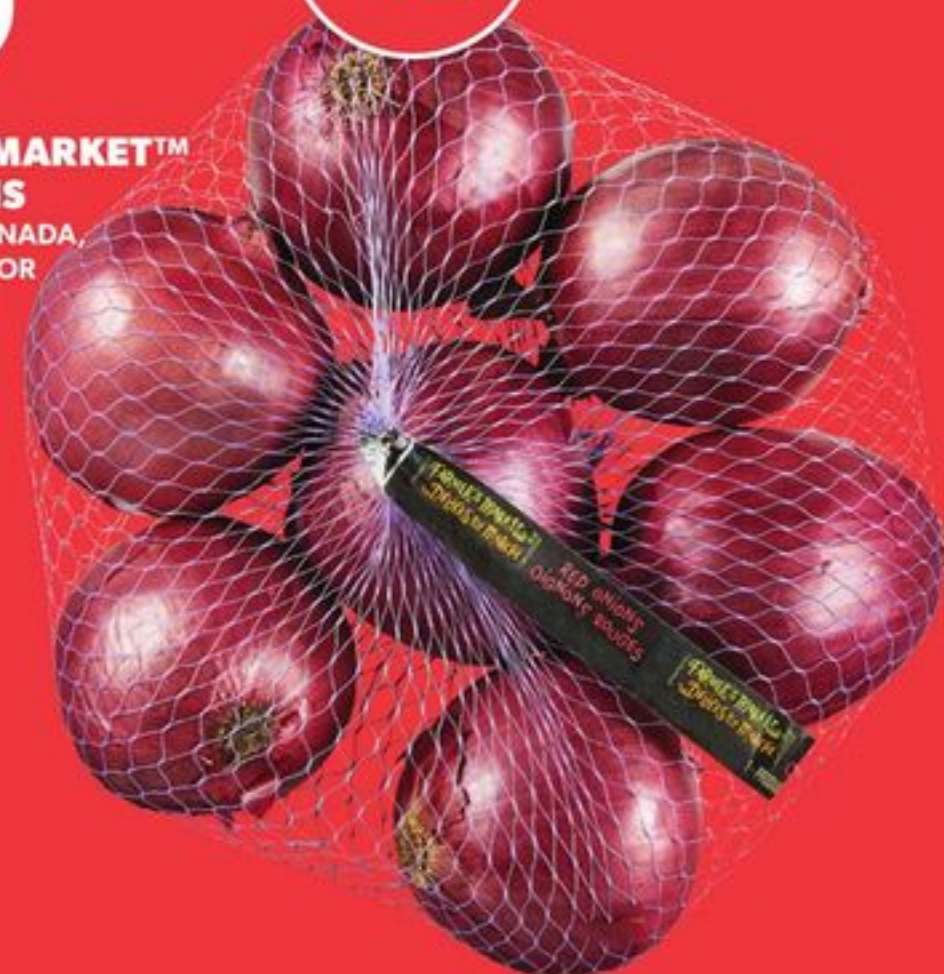

3⁸⁸
3 LB
BAG

**FARMER'S MARKET™
RED ONIONS**
PRODUCT OF CANADA,
MEXICO, U.S.A. OR
NETHERLANDS
NO. 1 GRADE
201132001_LA