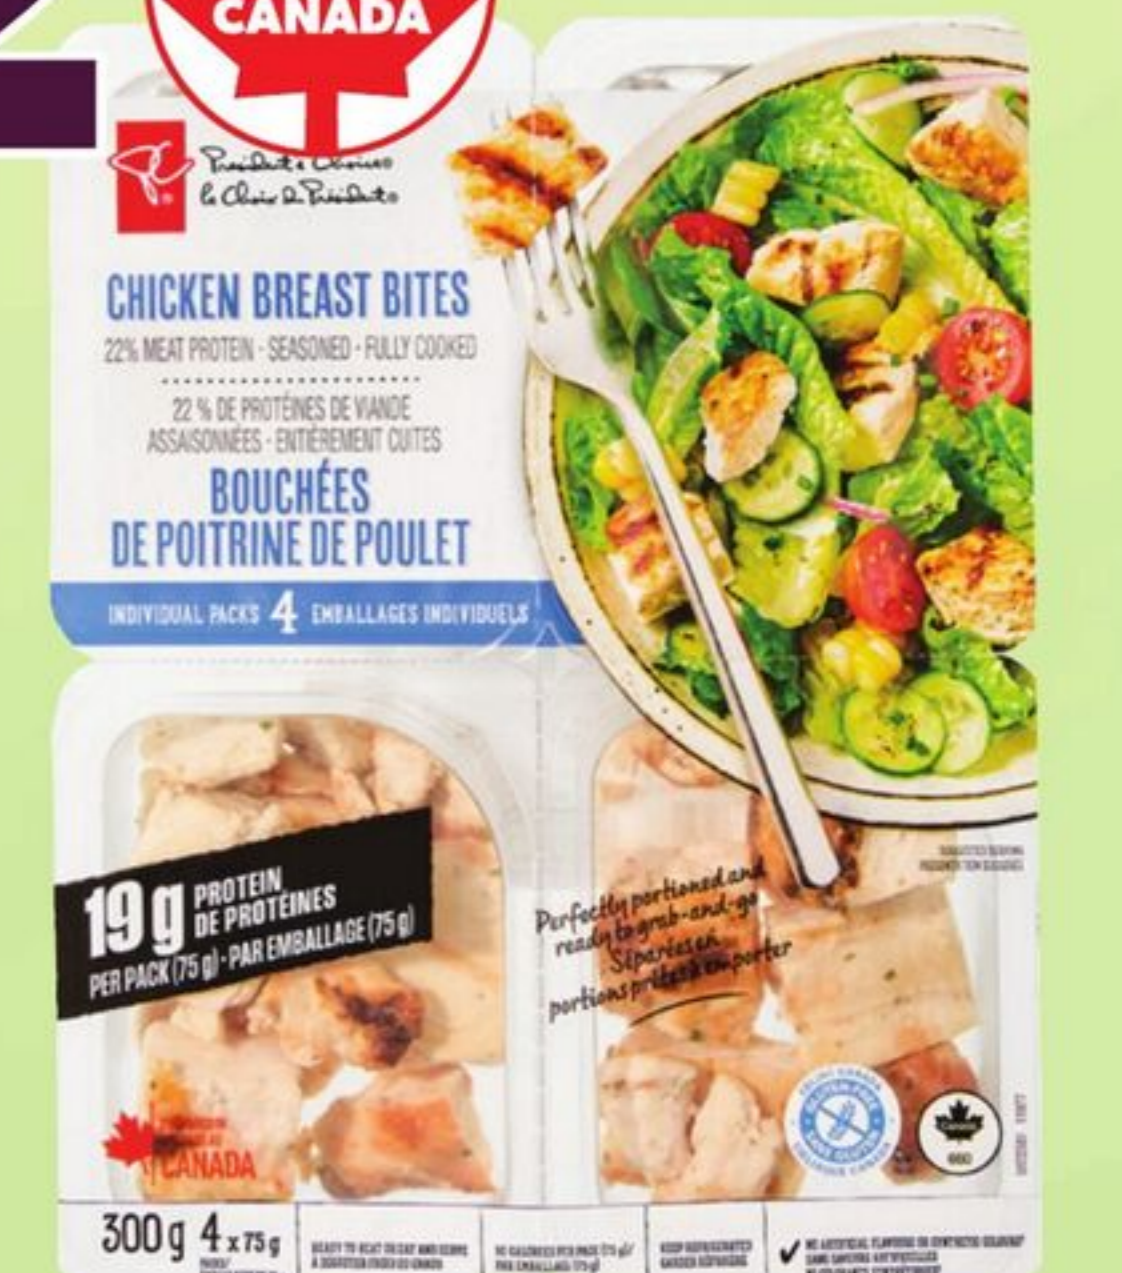

\$3 /100G

MASTRO DELI
SERVICE CASE
ROSEMARY HAM
SELECTED VARIETIES
30.00/KG
20164332_KG

\$12

PC® CHICKEN
BITES
300 G
21711263_EA

cheesy bites, savoury delights

baked in-store

5⁵⁰

cheese sticks 6's