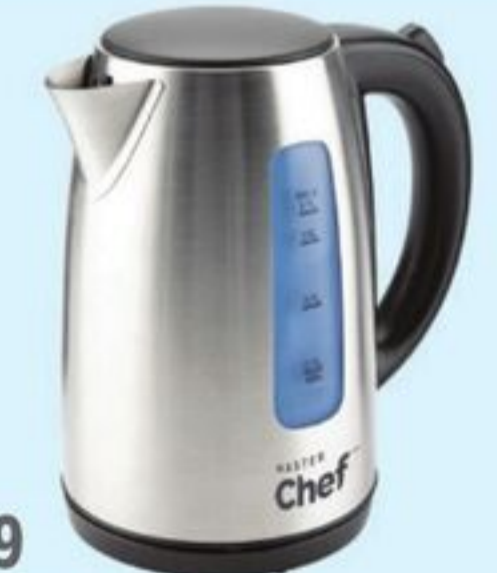

Vertuo Next Coffee &
Espresso Maker, Matte Black.
43-0106-8.
Save \$120 Sale 129.99
Reg 249.99 Vertuo Next Premium Coffee
& Espresso Machine. 43-2792-0.

nutribullet

SAVE 20%

Sale 99.99 Reg 129.99
900W High-Speed Blender,
Matte White. 43-0303-8.
Save up to 50% Sale 59.99-79.99
Reg 99.99-119.99 Selected Blenders or
Food Processor. 43-0107X.

salton

SAVE \$70
Sale 129.99 Reg 199.99
Power Blender,
2L. 43-0380-2.

Save up to \$15
Sale 29.99-64.99
Reg 39.99-79.99
Selected Kitchen
Appliances. 43-0381X.

Cuisinart

SAVE \$40

Sale 109.99 Reg 149.99
Brew Central 12-Cup
Coffeemaker. 43-0571-8.
Save up to \$100 Sale 59.99-299.99
Reg 84.99-349.99 Selected Countertop
Appliances. 43-0356X.

SAVE 30%

Sale 59.99 Reg 89.99 Bodum
Gooseneck Kettle, 0.8L. 43-9010-0.
Save up to 35% Sale 19.99-249.99
Reg 24.99-299.99 Selected Chef's Choice
or Bodum Kitchen Appliances.
43-9850X/142-6786X.

MASTER
Chef

SAVE 35%

Sale 24.99 Reg 39.99
Stainless-Steel Kettle, 1.7L. 43-1321-8.
Save up to 55% Sale 14.99-69.99
Reg 34.99-129.99 Selected Kitchen
Appliances. 43-0774X.

More digital flyer deals

BRAUN

SAVE UP TO **40%**