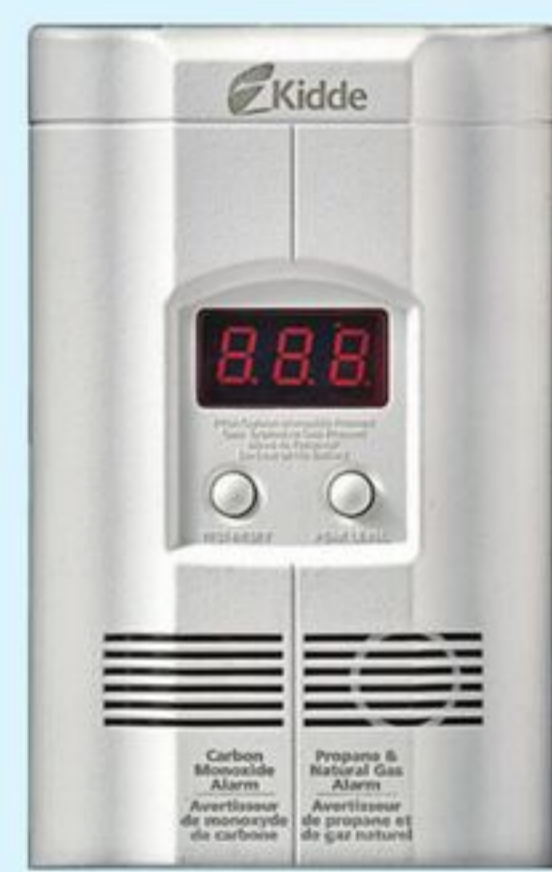

Kidde

SAVE
\$10

Sale 67.99 Reg 79.99 Plug-In Multi-Gas Detector with
Battery Backup. 46-0308-2.
Save up to \$15 Sale 35.99-107.99 Reg 47.99-119.99
Selected Home Safety Alarms. 46-0385X.

8-pack

GREAT VALUE