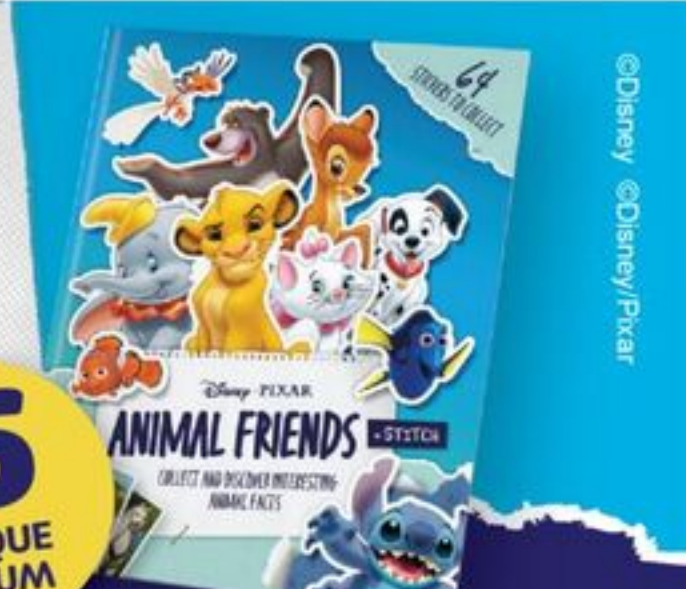

SPEND \$15* ON SELECT

ROYALE PAPER PRODUCTS AND GET ONE BONUS STICKER PACK
21191252_EA/21484732_EA/21618478_EA

SPEND \$9* ON SELECT

MILK 2 GO, ARMSTRONG PROTEIN STICKS AND GET ONE BONUS STICKER PACK
21537885_EA/21694973_EA

SPEND \$10* ON ANY

PC BLUE MENU PRODUCTS AND GET ONE BONUS STICKER PACK
20668034002_C0/20057669001_EA/20307025002_EA
20538593001_EA/2063288004_EA/20941224_EA

SPEND \$10* ON SELECT

PC OR NO NAME CHIPS, POPCORN, OR PRETZELS AND GET ONE BONUS STICKER PACK
21654374_EA/21686985_EA/21712080_EA/21712032_EA

Disney · PIXAR
FREE STICKER PACK
 FOR EVERY \$25 SPENT*

\$5
 UNIQUE ALBUM

*WHILE SUPPLIES LAST FROM APRIL 9TH UNTIL MAY 6TH, 2026. EXCLUSIONS APPLY. VISIT WWW.LOBLAWUNIVERSE.CA OR IN-STORE FOR EXCLUSIONS AND COMPLETE OFFER DETAILS.