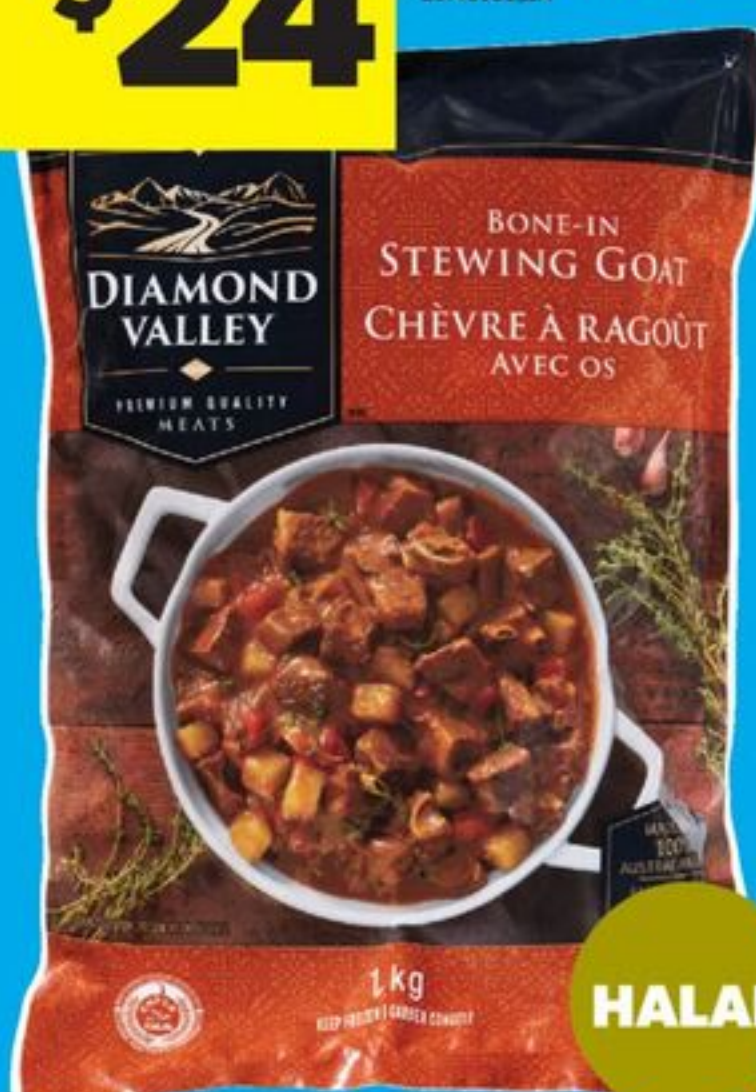

\$4

CRISPY FRUIT CAKE
SELECTED VARIETIES, 380 G
21528501_EA/21528504_EA

10.49
LB
23.13/KG

FRESH RABBIT
WHOLE
20155407_KG

\$24

NEW ZEALAND STEWING GOAT
BONE-IN, FROZEN, 1 KG
20143053_EA

HALAL

5.99