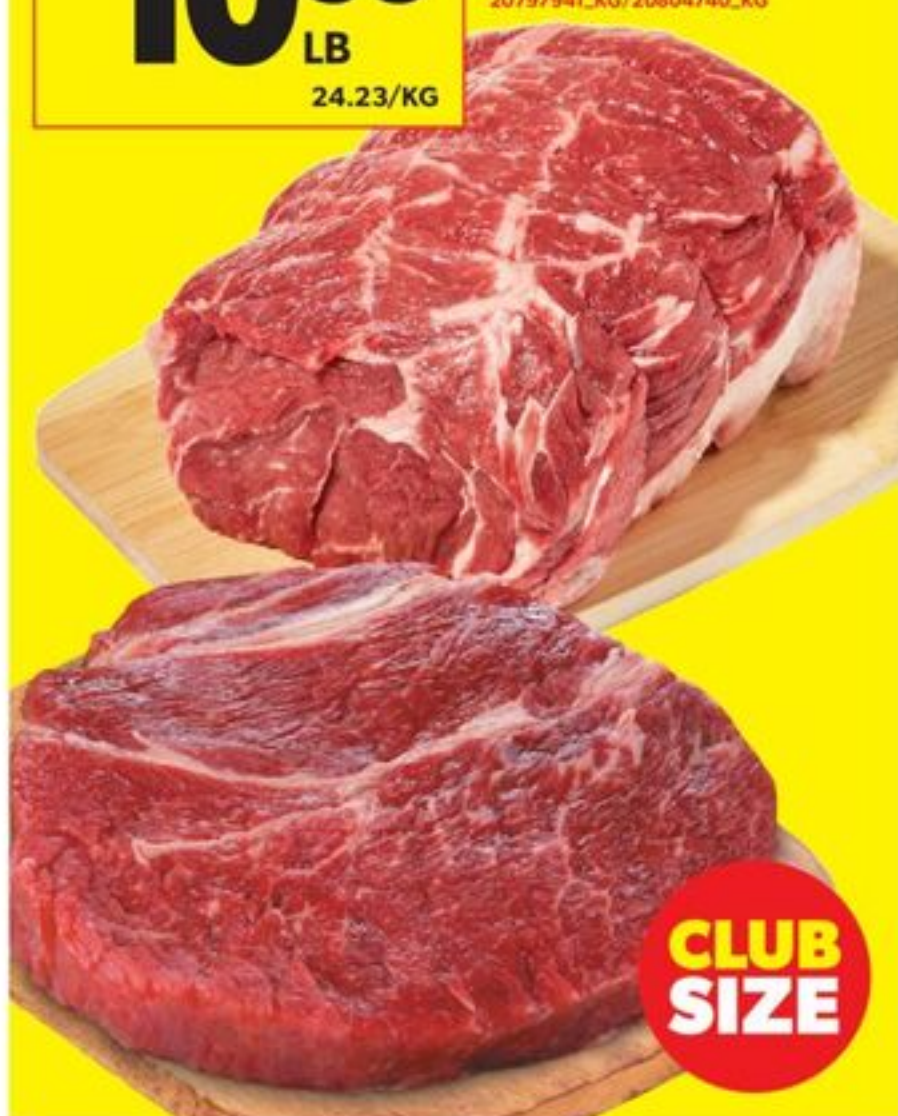

**CLUB
SIZE**

10⁹⁹

LB

24.23/KG

**BONELESS BLADE
ROAST OR STEAK**
CUT FROM CANADA AA OR USDA
SELECT GRADE BEEF
20797941_KG/20804740_KG

**CLUB
SIZE**

6⁹⁹

LB

15.41/KG

PORK SIRLOIN CHOPS
BONELESS
21644486_KG