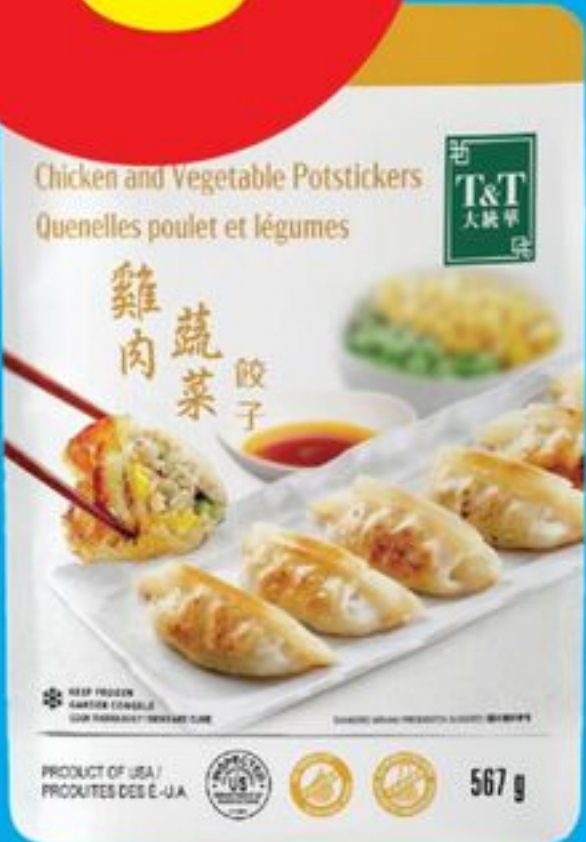

SHOP THE WORLD IN OUR AISLES*

From bok choy to basmati rice, find international ingredients at low prices.

SHOP NOW

$16

SUFRA® HALAL CHICKEN THIGHS
UP TO 1.54 KG
OR **DRUMS** UP TO 1.58 KG,
FRESH
21616885_EA/21617106_EA

$5

FARMER'S MARKET™ RED ONIONS
PRODUCT OF CANADA,
CLUB SIZE
20171965001_EA

$3 LB
6.61/KG

WHOLE CHUB MACKEREL, DRESSED TILAPIA OR HEADLESS & GUTTED BLUE COD
FROZEN
20199341_KG
21619951_KG

13⁸⁸

T&T® SLICED ROLLS BEEF OR LAMB
340 G
21570390_EA/21570410_EA
21570476_EA

$6

LIMIT 4
OVER LIMIT PAY
7.00 EA

ASIAN INSPIRATIONS OR MULDOON'S ENTRÉES
SELECTED VARIETIES, FROZEN,
400 G
21047378_EA/21047671_EA

2⁹⁸

LIMIT 4
OVER LIMIT PAY
3.99 EA

UFC 100% COCONUT WATER
1L
20570506_EA

5⁵⁰

LIMIT 4
OVER LIMIT PAY
6.79 EA

GRACE CORNED BEEF
SELECTED VARIETIES, 340 G
20325345001_EA/20325345002_EA

2⁹⁹

PRAN SAMOSAS
FROZEN, 400 G
21054846_EA

5⁹⁹

MELONA NON-DAIRY FROZEN DESSERT BARS
SELECTED VARIETIES, 560 ML
21622903_EA

ALWAYS LOW PRICE

$5

T&T® POTSTICKERS
SELECTED VARIETIES,
FROZEN, 567 G
21495805_EA

3⁵⁰

LIMIT 4
OVER LIMIT PAY
4.99 EA

LA COSTEÑA SAUCES
SELECTED VARIETIES, 455 ML
20318656001_EA/20318656002_EA

$3

LIMIT 4
OVER LIMIT PAY
3.99 EA

CHARRAS TOSTADAS
SELECTED VARIETIES, 350 G
21117787_EA/21117797_EA

2²⁵

LIMIT 4
OVER LIMIT PAY
2.99 EA

VALENTINA HOT SAUCE
SELECTED VARIETIES, 370 ML
20056649001_EA/20056649002_EA

8⁴⁹

LIMIT 4
OVER LIMIT PAY
9.99 EA

MASECA CORN FLOUR
1.8 KG
21457445_EA

* Please note that not all items are available in all stores.