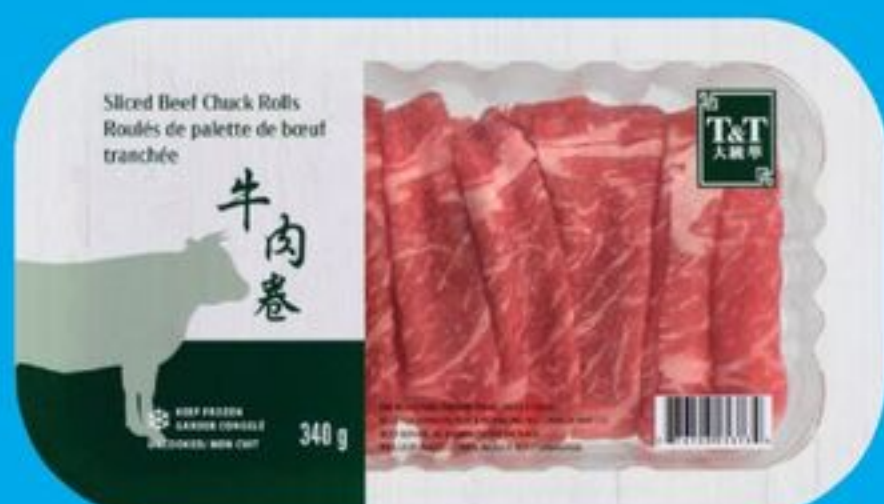

\$5

FARMER'S MARKET[™] RED ONIONS
PRODUCT OF CANADA,
CLUB SIZE
20171965001_EA

\$3 LB
6.61/KG

WHOLE CHUB MACKEREL, DRESSED TILAPIA OR HEADLESS & GUTTED BLUE COD
FROZEN
20199341_KG
21619951_KG

13⁸⁸

T&T[®] SLICED ROLLS BEEF OR LAMB
340 G
21570390_EA/21570410_EA
21570476_EA