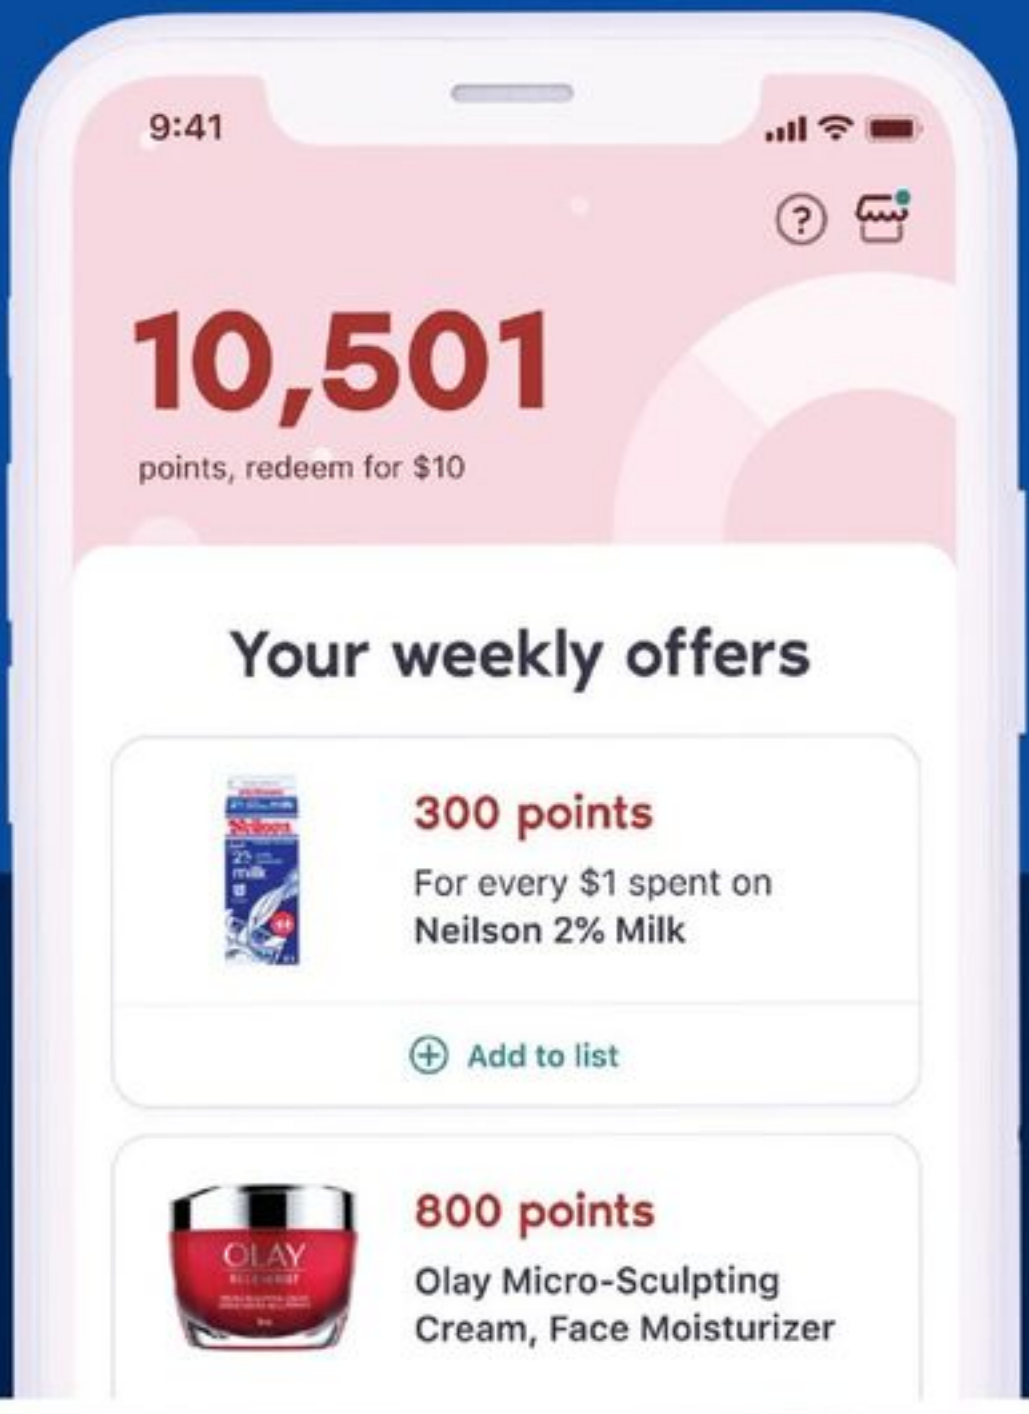

Load your exclusive offers on the app before shopping to get more points.

10,000 pts
is \$10 in FREE stuff

L'ORÉAL PARIS

GET READY FOR YOUR GLOSS ERA

L'ORÉAL CASTING CRÈME GLOSS HAIR COLOUR
SELECTED VARIETIES AND SIZES
21706626_EA