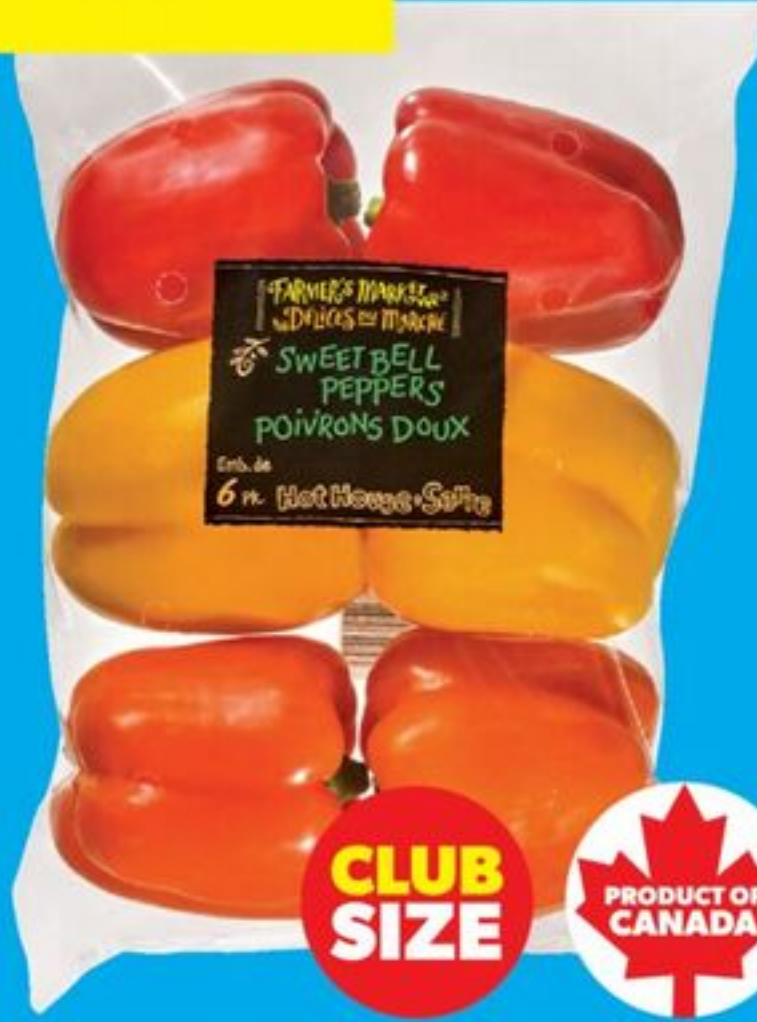

PC™ MANDARINS
CLUB SIZE, PRODUCT OF U.S.A. OR MOROCCO
20864961001_EA

3 LB

7.49

FARMER'S MARKET™ SWEET PEPPERS MIXED
PRODUCT OF WESTERN PROVINCES, 6'S
21030970001_EA

CLUB SIZE

9.99

SEEDLESS WATERMELONS
PRODUCT OF GUATEMALA, HONDURAS, COSTA RICA, MEXICO, BRAZIL OR U.S.A.
20067326001_EA