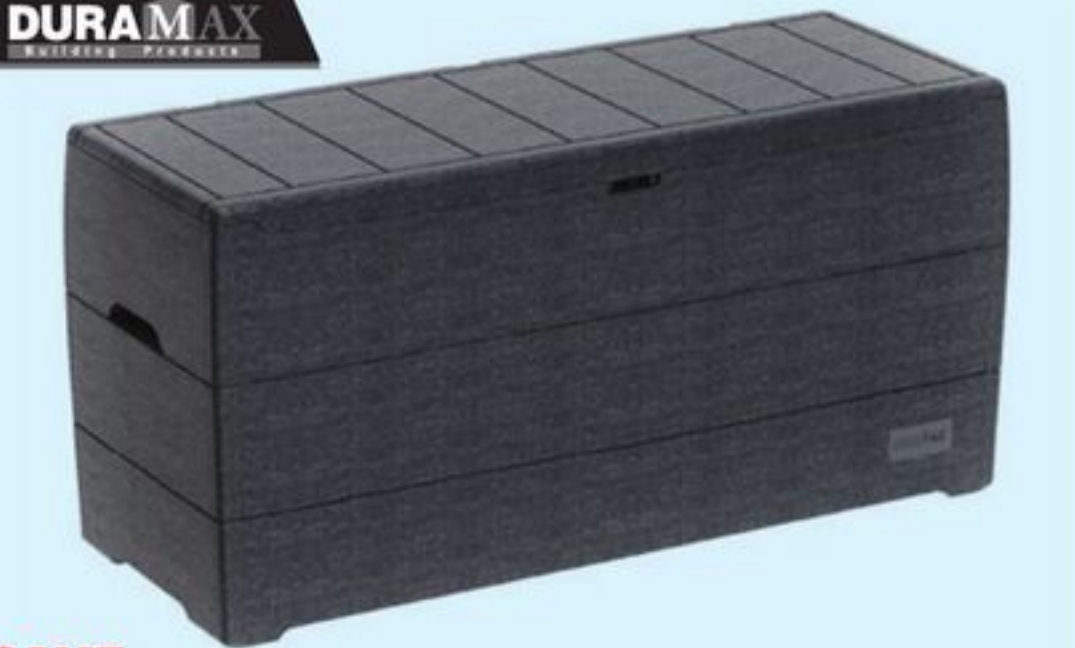

DURAMAX

SAVE \$60

Sale 119.99 Reg 179.99
Outdoor Deck Box, 110-Gal.
27 x 51 x 24" h. 60-3557-4.

Triangle Rewards

Earn CT Money*. Get Bonus Offers. Register To Redeem.

Join Today at triangle.com

**INTEREST DOES NOT ACCRUE DURING THE PERIOD OF THE PLAN. NO ADMINISTRATION FEE IS CHARGED FOR ENTERING INTO AN EQUAL PAYMENTS PLAN. Monthly pricing based on 24 equal payments. Applicable taxes and fees not included. See inside back page for details. WARNING: Above-ground pools are unsuitable for jumping or diving. Check your local municipality regarding use and installation. For all storage sheds on this page, check your local municipality for building regulations regarding use. Allow 2 weeks for availability in some stores.