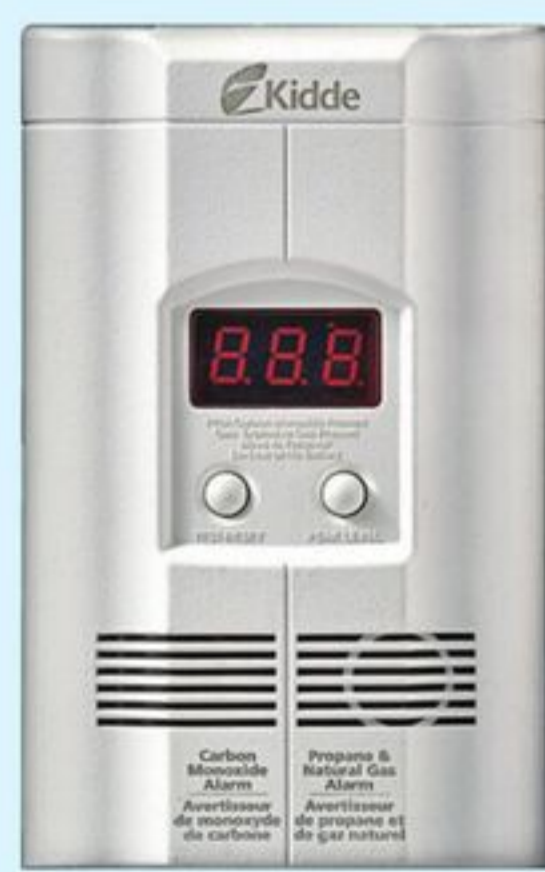

Kidde

SAVE
$10

Sale 67.99 Reg 79.99 Plug-In Multi-Gas Detector with
Battery Backup. 46-0308-2.
Save up to $15 Sale 35.99-107.99 Reg 47.99-119.99
Selected Home Safety Alarms. 46-0385X.