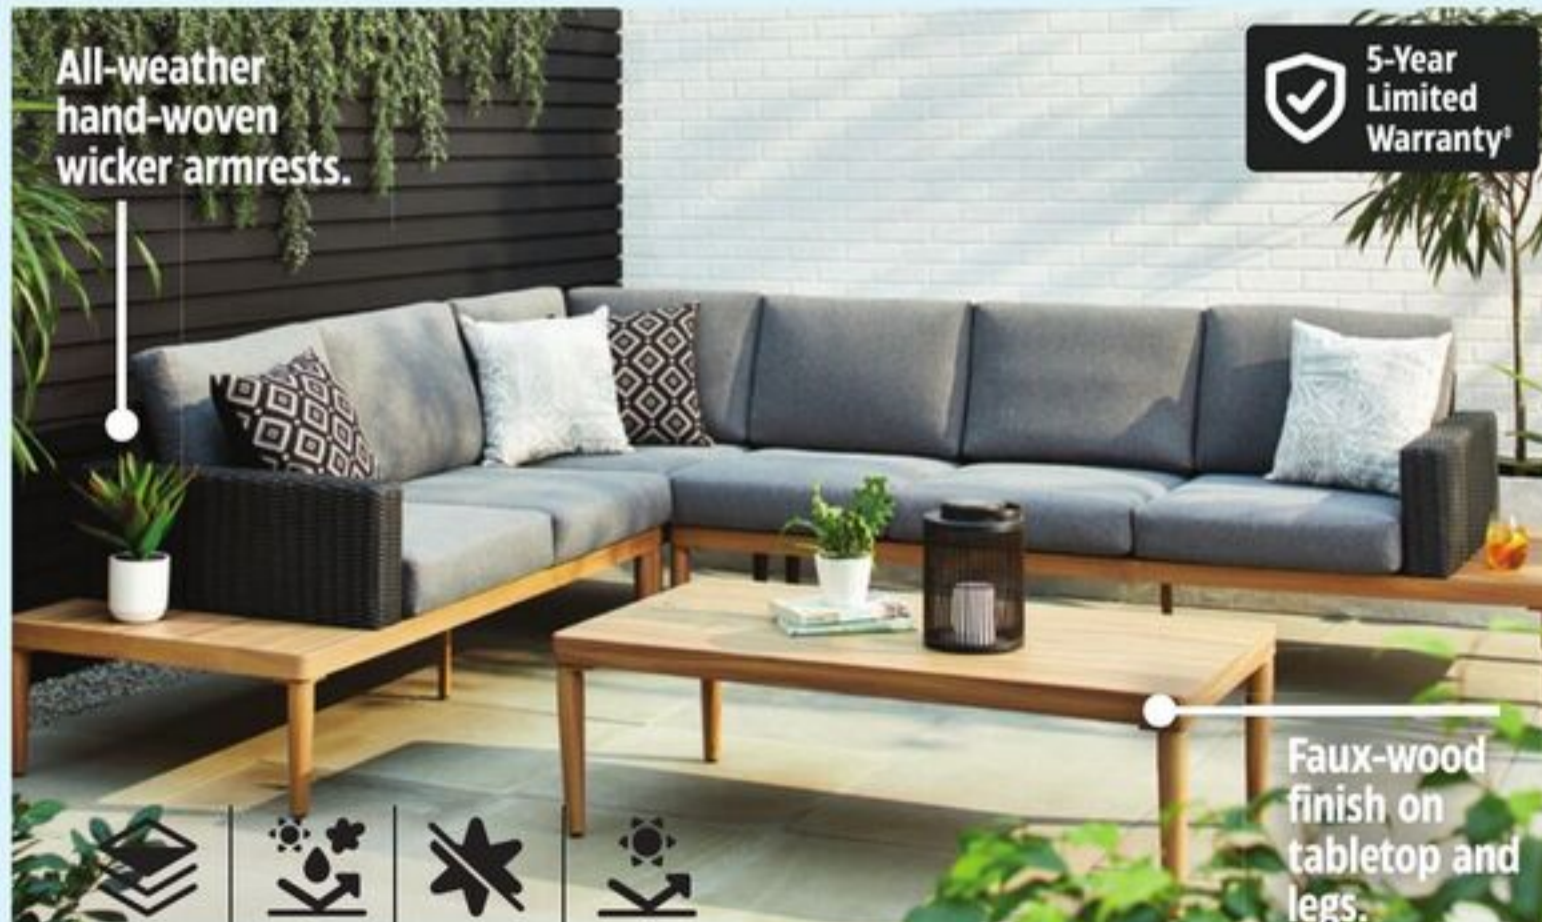

83.34/24 mo**

Reg 2599.99 Edenvale Sectional, 4-Pc. Includes loveseat, corner sofa, sofa and coffee table. 188-0280-6.

All-weather hand-woven wicker armrests.

5-Year Limited Warranty*

Faux-wood finish on tabletop and legs.