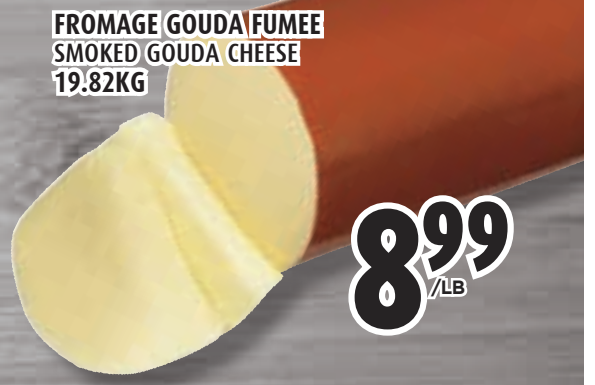

MOOSEBACHER
FROMAGE
CHEESE
34.99KG

FROMAGE GOUDA FUMEE
SMOKED GOUDA CHEESE
19.82KG

8.99
/LB