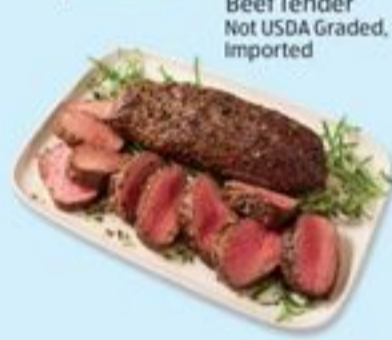

PRICE DROPS $1.89 Per 1-Lb. Pkg. Brussels Sprouts

$6.99 Per Lb. Available while quantities last.