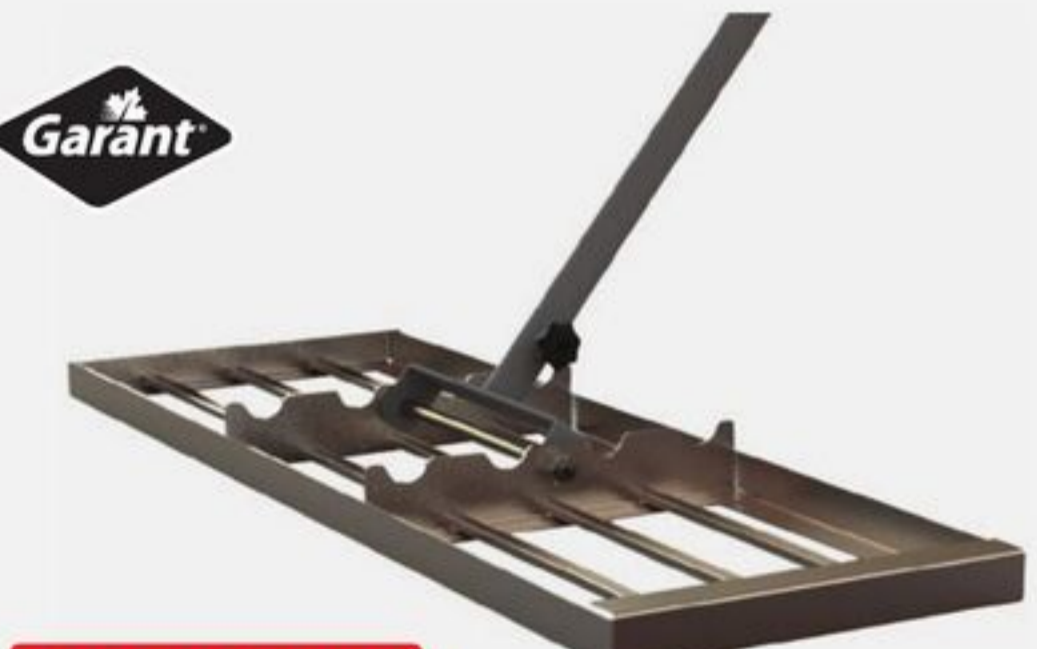

Triangle

Up your rewards game with 4% back' in Canadian Tire Money®.

**INTEREST DOES NOT ACCRUE DURING THE PERIOD OF THE PLAN. NO ADMINISTRATION FEE IS CHARGED FOR ENTERING INTO AN EQUAL PAYMENTS PLAN. Monthly pricing based on 24 equal payments. Applicable taxes and fees not included. See inside back page for details. Accessories/contents not included with products sold on this page.