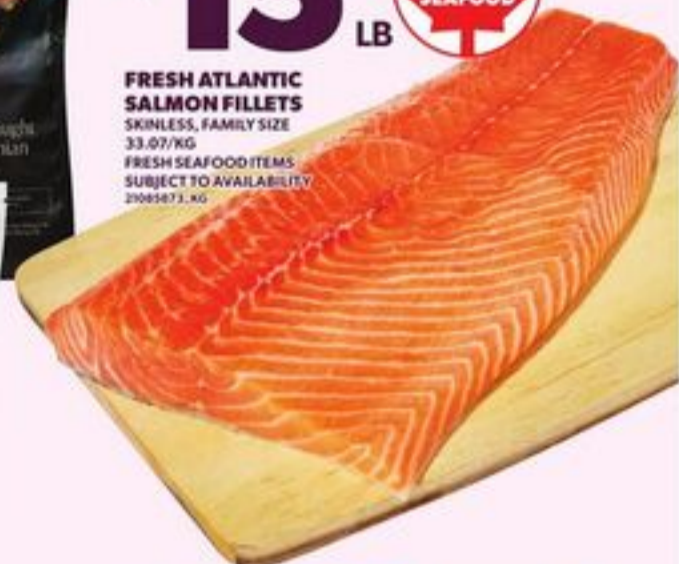

Optimum
Members-Only Price
$10
Non-members
$14

Members save
$4

$8

PC® PACIFIC LARGE WHITE SHRIMP
RAW OR COOKED PEELLED OR RAW ZIPPERBACK® 31-40 PER LB
400 G OR **MARINA DEL REY WILD ARGENTINIAN SHRIMP** RAW EASY PEEL 20/30 PER LB OR RAW PEELLED 20/40 PER LB 300 G FROZEN
20791081 EA
20907159 EA

$15
LB

FRESH ATLANTIC SALMON FILLETS
SKINLESS, FAMILY SIZE
33.07/KG
FRESH SEAFOOD ITEMS SUBJECT TO AVAILABILITY
21061873 KG