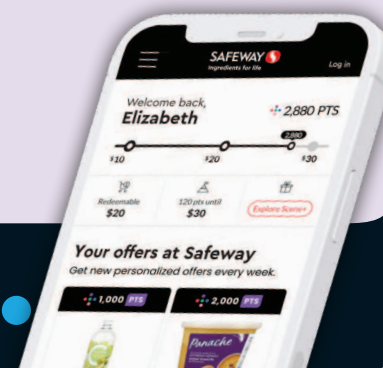

Your daily medications made easier.
360Health PHARMACY & WELLNESS | SAFeway

Scene+ JOIN SCENE+ TODAY. sceneplus.ca/register

Scene+
**DIGITAL
EXCLUSIVE**

LOAD IT TO GET IT!

- 1 Download the Safeway app
- 2 Load your offers to activate them
- 3 Shop and scan your Scene+ card

Activate your offers in the Safeway app or at Safeway.ca/offers

**SAVE
40%**

LOAD THIS OFFER
AND SAVE 40% ON
COMPLIMENTS
Ice Cream Cones
18 pk

Download on the
App Store

GET IT ON
Google Play

Offer valid April 23rd to April 29th, 2026 at all Safeway locations in Western Canada. Minimum qualifying purchase must be made in a single transaction. No base Scene+ points earned. Offer must be loaded to a registered Scene+ card prior to purchase. Limit one digital offer per Scene+ membership card. Visit <https://www.sceneplus.ca/terms-and-conditions> to see full Terms and Conditions. Offer subject to change and may be withdrawn without notice. Registered Trademarks of Scene Plus IP Corporation used under license by Sobeys Capital Incorporated.