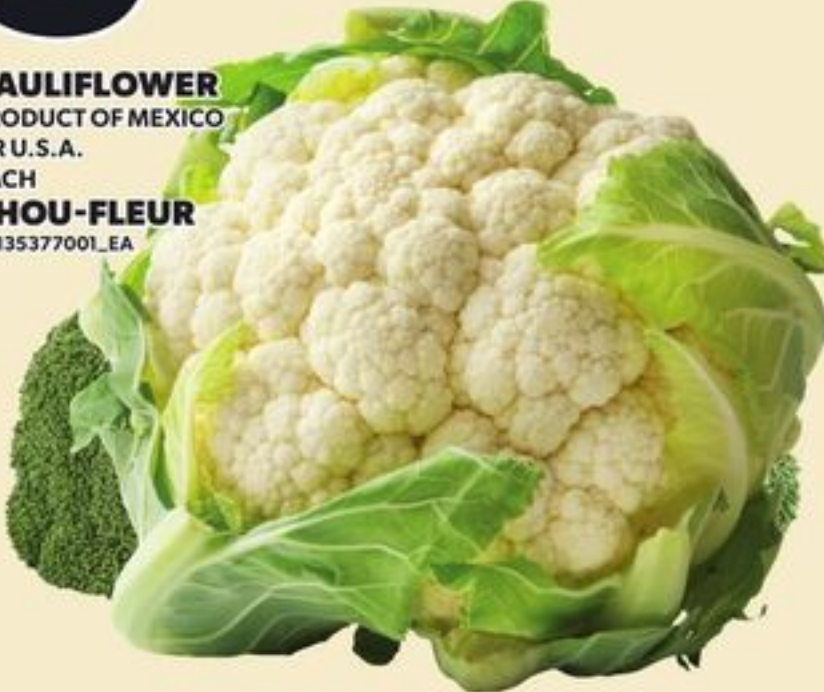

5⁵⁰

CAULIFLOWER
PRODUCT OF MEXICO
OR U.S.A.
EACH
CHOU-FLEUR
20135377001_EA