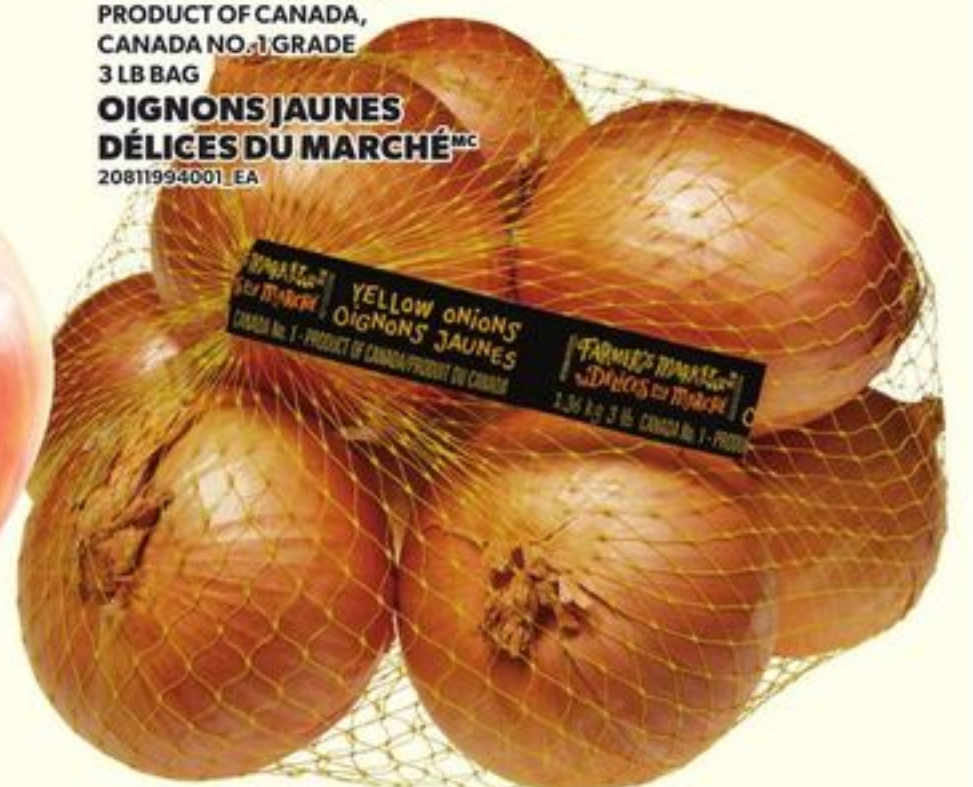

HOT PRICE

2.99
LB

HONEYCRISP APPLES
PRODUCT OF ONTARIO, CANADA FANCY GRADE
6.59/KG
POMMES HONEYCRISP
20132621001_KG

SAVE 42%

\$2

FARMER'S MARKET™ YELLOW ONIONS
PRODUCT OF CANADA, CANADA NO. 1 GRADE
3 LB BAG
OIGNONS JAUNES DÉLICIES DU MARCHÉ™
20811995001_EA

Optimum

Members-Only Price
\$3
Non-members \$4

Members save \$1

JUMBO HAMBURGER OR HOT DOG BUNS
WHITE OR SESAME
8'S
PAINS À HAMBURGER OU HOT DOG GÉANTS
20711614_EA
20711617_EA

BAKED IN-STORE

SAVE UP TO \$2