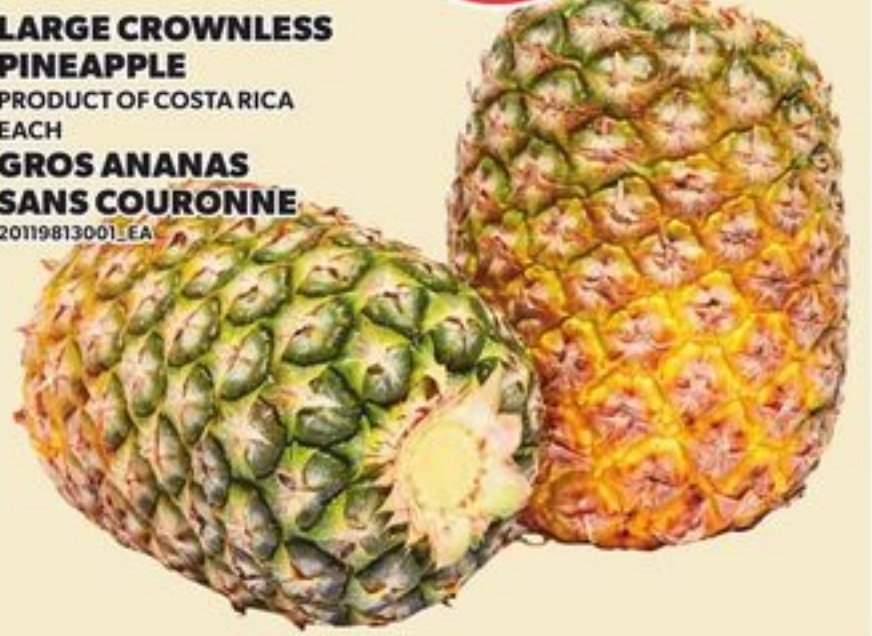

5⁵⁰ LARGE

LARGE CROWNLESS PINEAPPLE
PRODUCT OF COSTA RICA
EACH
GROS ANANAS SANS COURONNE
20119813001_EA