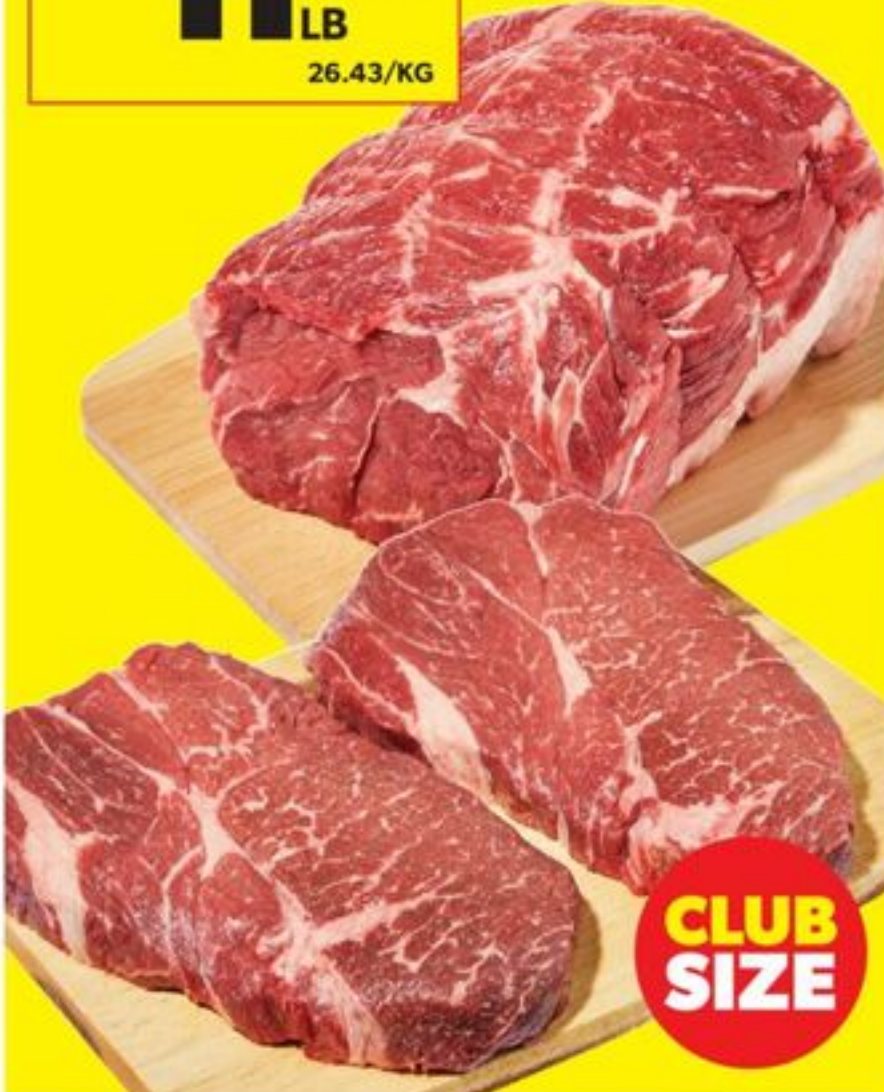

**CLUB
SIZE**

\$11⁰⁰

**PC® FREE FROM™
BONELESS, SKINLESS
CHICKEN BREAST**
FRESH
20821992_KG

**CANADIAN
POULTRY**

**CLUB
SIZE**

5⁹⁹

PORK RIB END CHOPS
BONELESS
21662238_KG

**CANADIAN
PORK**

**CLUB
SIZE**

11⁹⁹

**BONELESS BLADE
ROAST OR STEAK**
CUT FROM CANADA AA GRADE
BEEF
20804740_KG/20804775_KG

**CLUB
SIZE**

\$26

**LIMIT 4
OVER LIMIT PAY
30.00 EA**

**NO NAME® CHICKEN
WINGS**
SELECTED VARIETIES
FROZEN, 1.8 KG
21045698_EA/21045704_EA