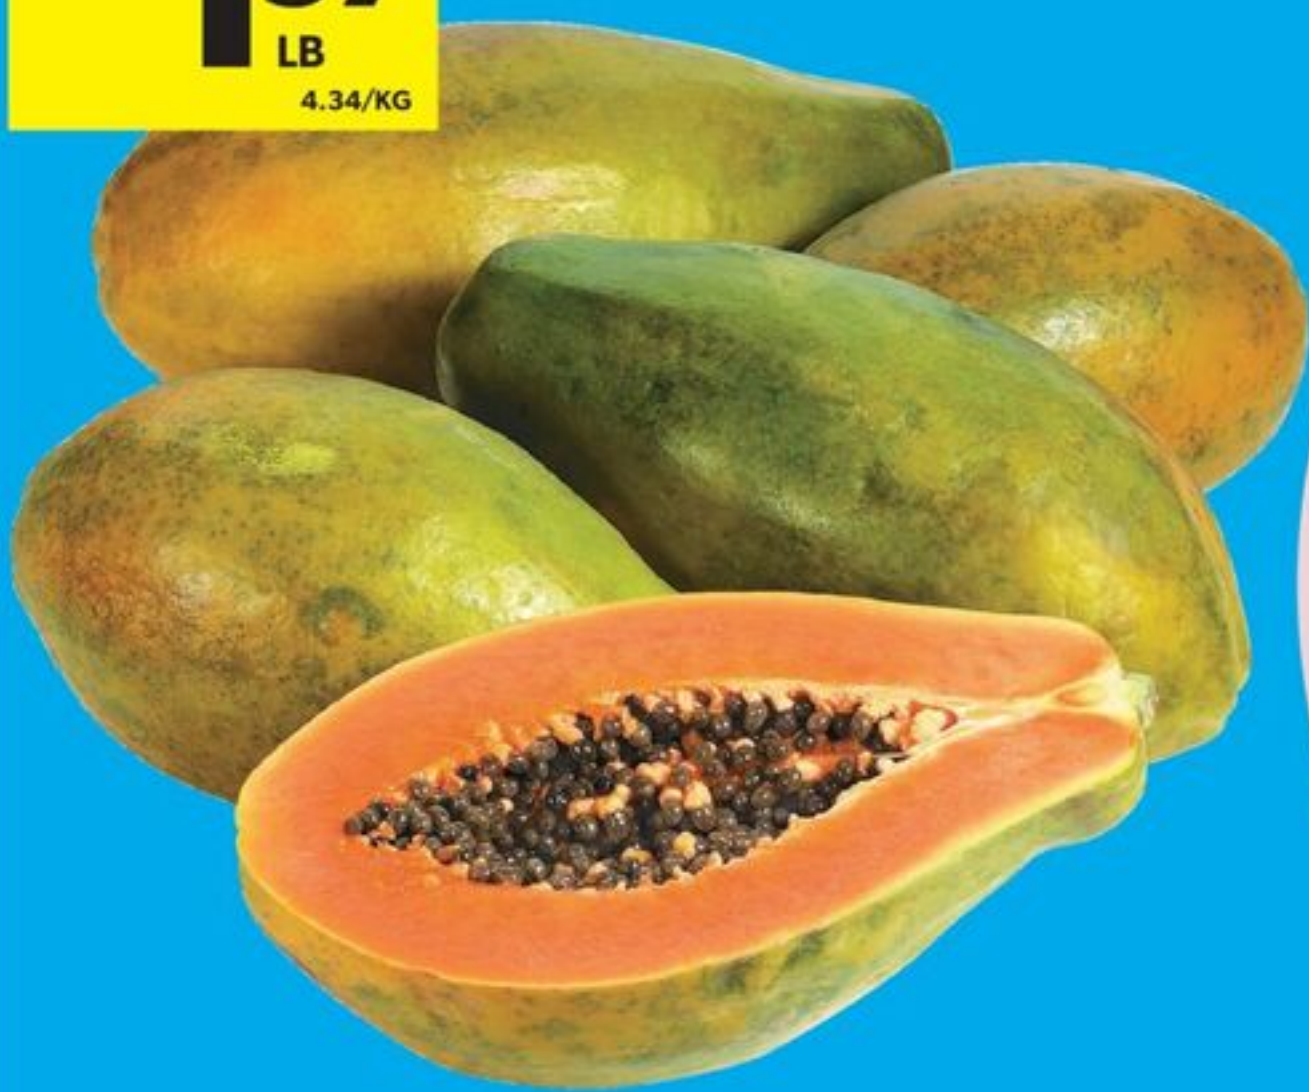

MULTI SAVE
2/\$15
OR 8.00 EA

PC® VEGETABLE & HERB SOIL
25 L
21349109_EA

PRODUCT OF CANADA

\$10

MIRACLE GRO
SHAKE 'N FEED
TOMATO, FRUIT & VEGETABLE
453 G
21567431_EA

**FRESH
PROMISE**

**If it's not fresh,
it's free.**

1.97
LB
4.34/KG

PAPAYA
PRODUCT OF MEXICO
20817066001_KG

Optimum™

Get
8,000
pts

\$8
back in
points

**CLICK FOR
THIS COUPON
AND MORE**

Cannot be used with any
other points, promotions
or offers.

when you spend
\$50 or more on fresh fruits
or vegetables in the
Produce Department