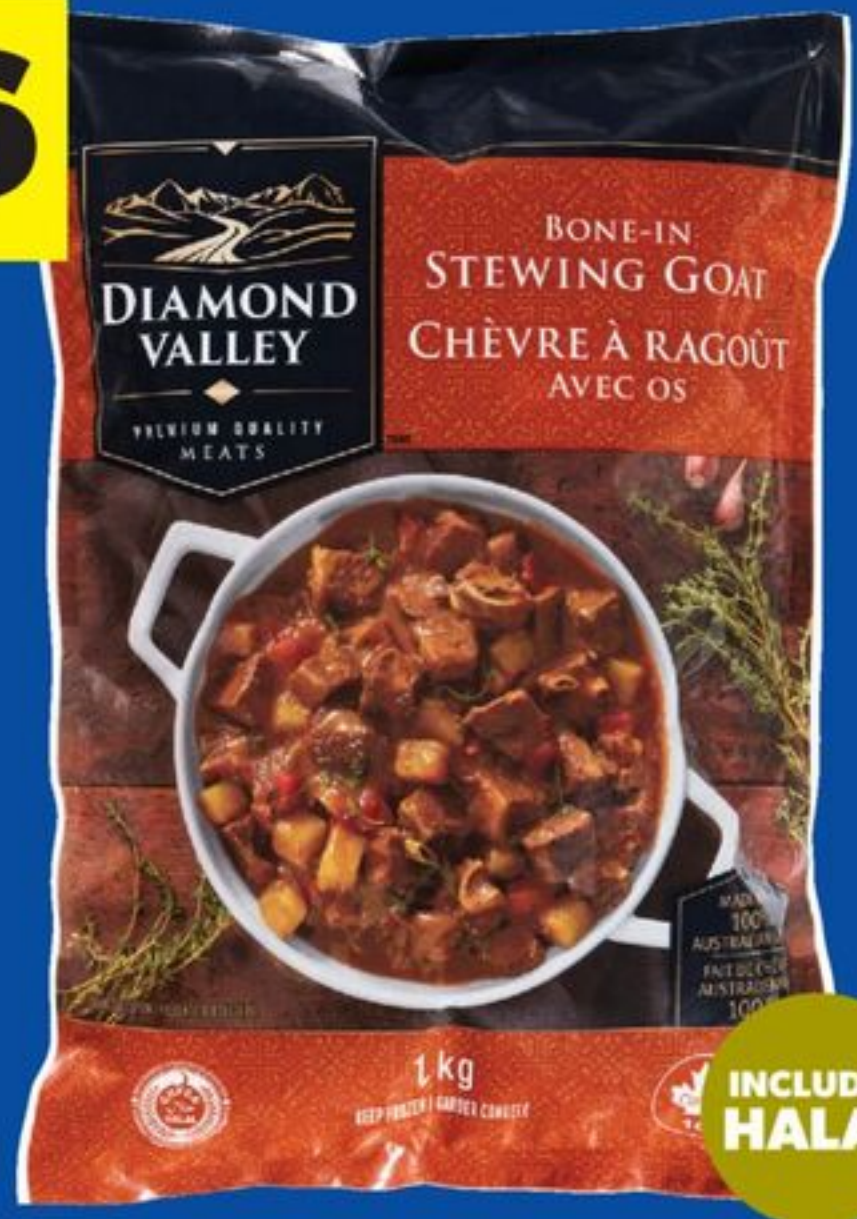

$26

NEW ZEALAND STEWING GOAT
BONE-IN, FROZEN, 1KG
20143053_EA