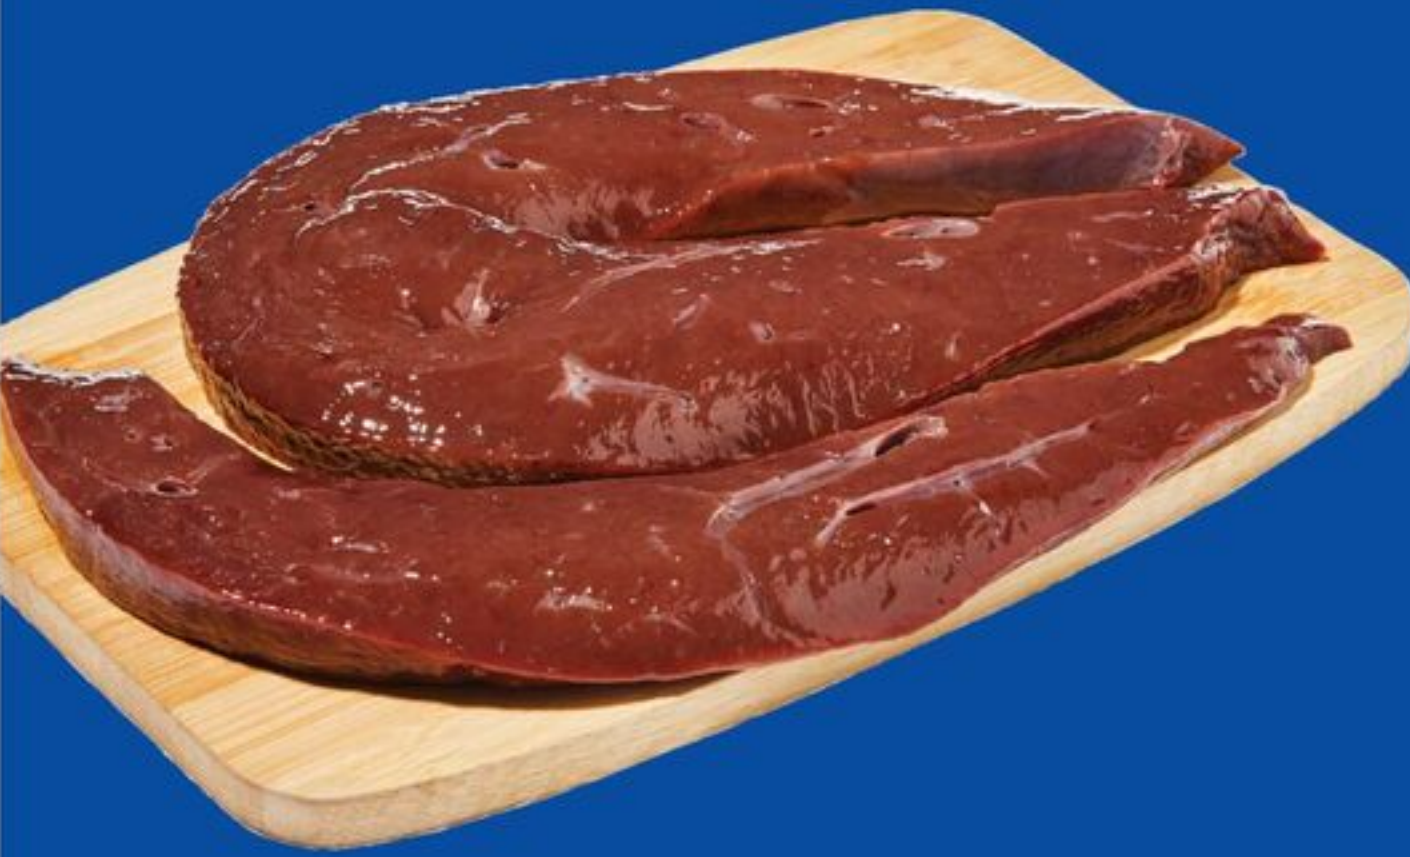

3⁹⁹
LB
8.80/KG

BEEF LIVER
FRESH
20799408_KG