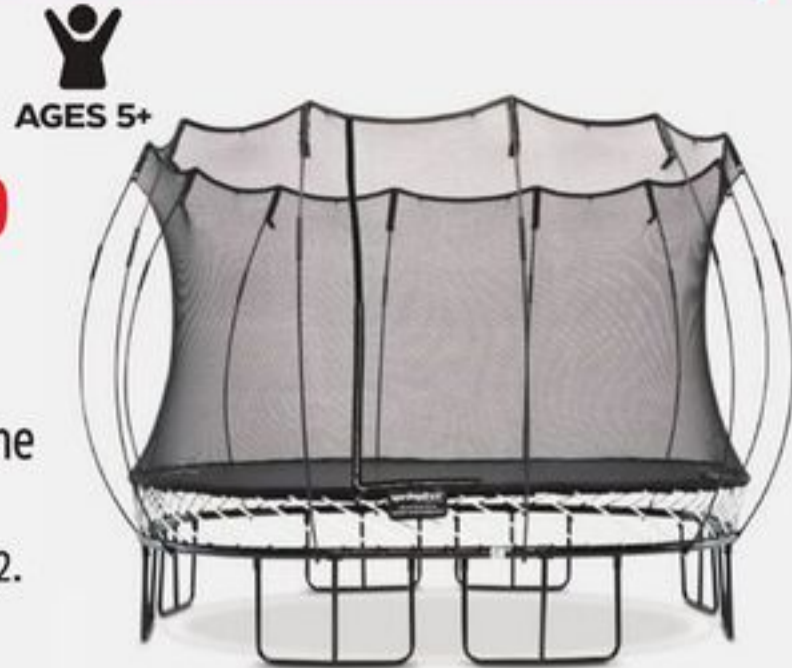

SAVE UP TO **\$300**

springfree
SAVE \$300
1999⁹⁹
 Reg 2299.99
 83.34/24 mo**

11 x 11' Trampoline and Enclosure Combo. 84-6841-2.

SAVE \$50
599⁹⁹
 Reg 649.99
 25.00/24 mo**

Rocky Mountain River Race Bouncer.
 13'5" x 14'1" x 8'7" h.
 84-2890-8.