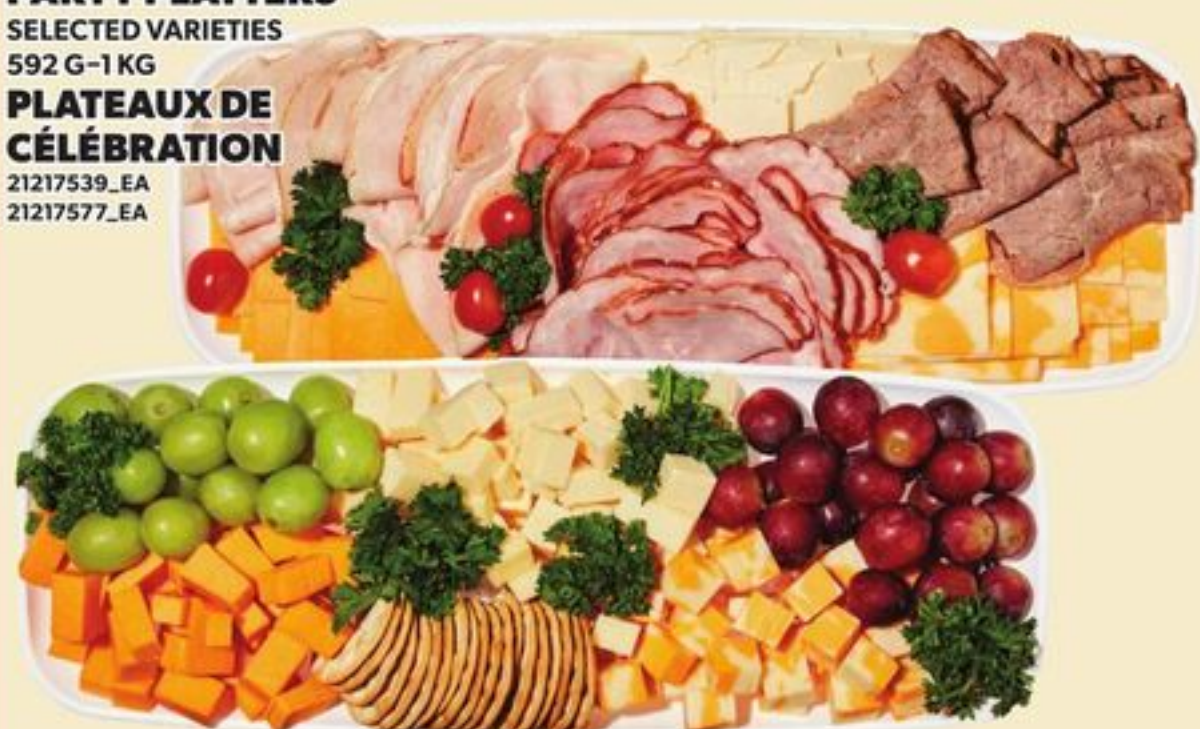

App exclusive offer*

*Open your PC Optimum™ app or visit pcoptimum.ca to get the offer

\$30

Get **5,000** pts

\$5 back in points

PARTY PLATTERS

SELECTED VARIETIES
592 G-1 KG
PLATEAUX DE CÉLÉBRATION
21217539_EA
21217577_EA