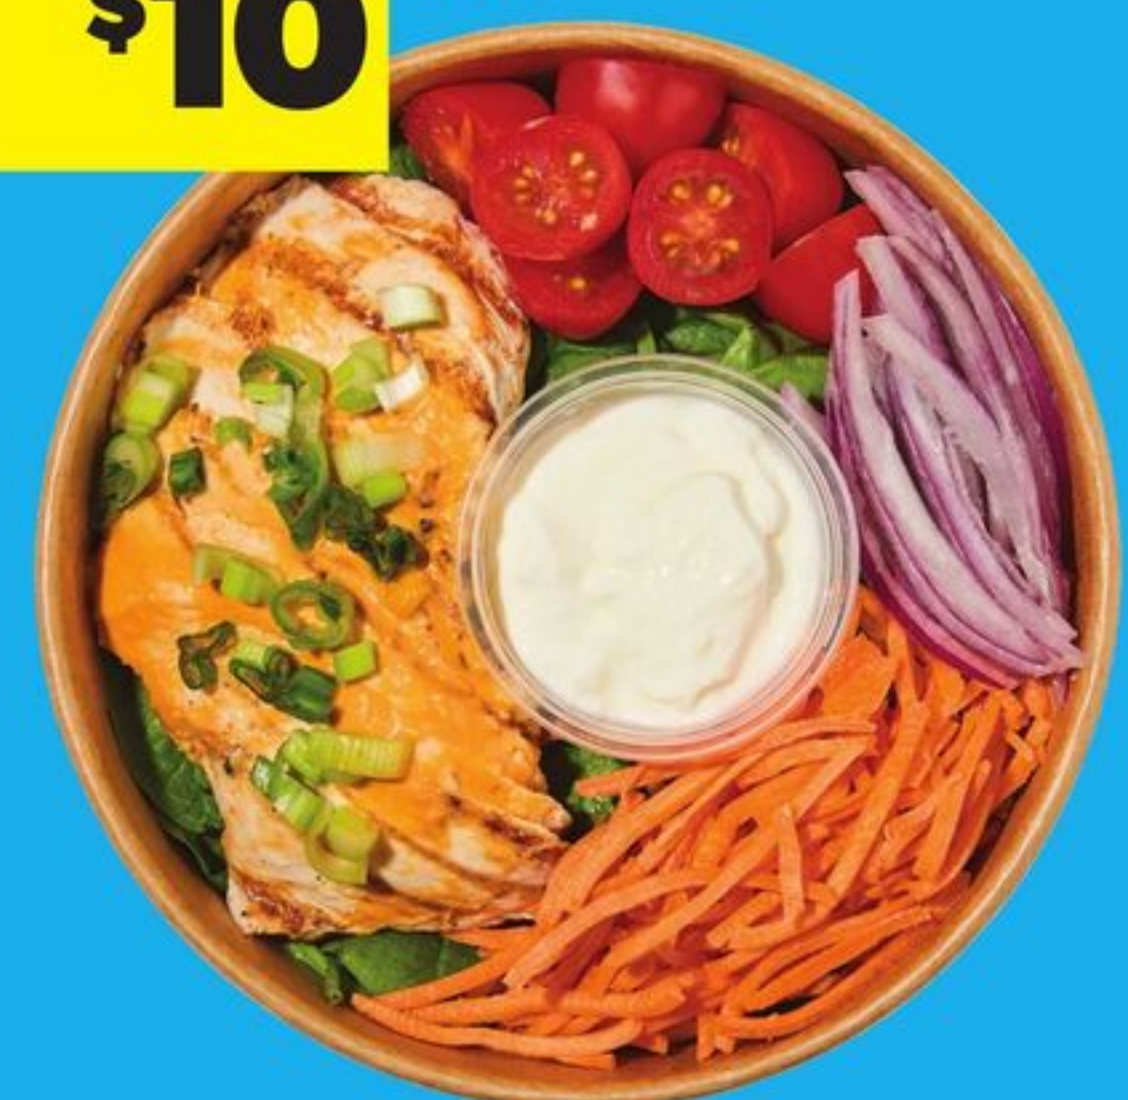

$10

IN-STORE MADE LOADED BOWLS
345-380 G
21738472_EA