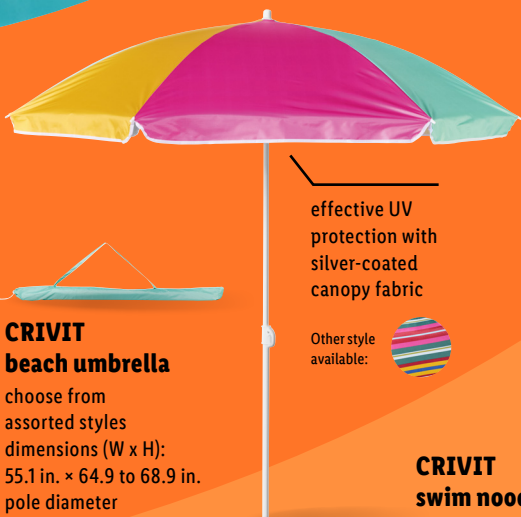

effective UV protection with silver-coated canopy fabric

Other style available:

CRIVIT beach umbrella

choose from assorted styles
dimensions (W x H):
55.1 in. x 64.9 to 68.9 in.
pole diameter (top / bottom):
0.63 in. / 0.75 in.
height adjustable:
64.9 in. – 68.9 in.
weight: 1.5 lb.
no. 507002

ea. **5.99**