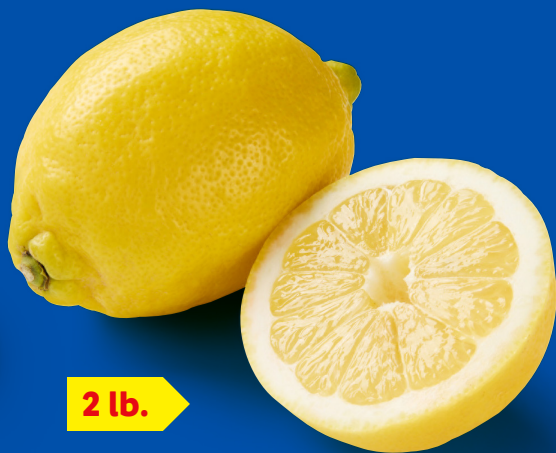

2 lb.

Save 80¢

2.19

/pk.

lemons

2 lb.
no. 980831