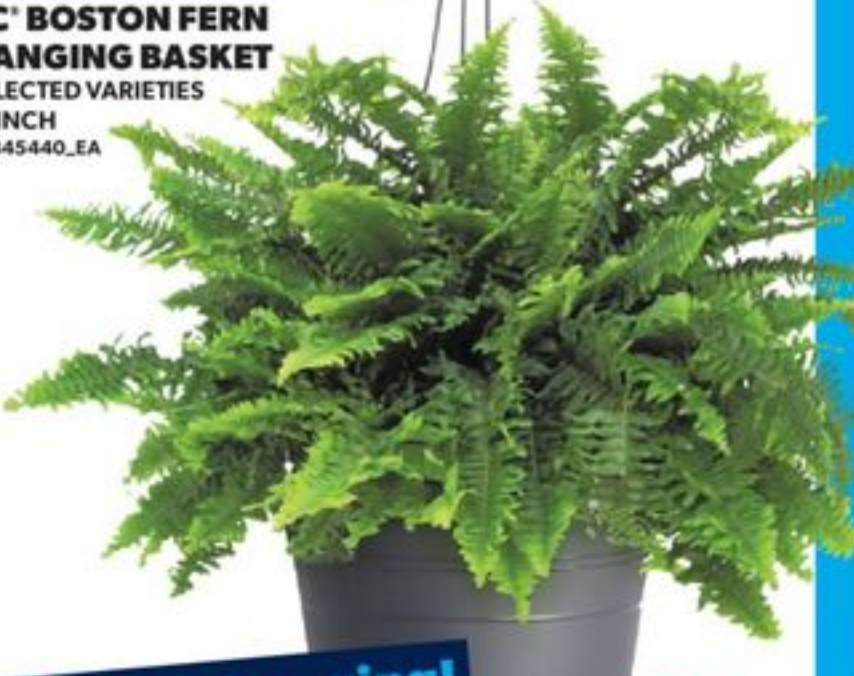

GREEN THUMBS UP

100% CANADIAN GROWERS

$24

PC® BOSTON FERN HANGING BASKET
SELECTED VARIETIES
10 INCH
20845440_EA