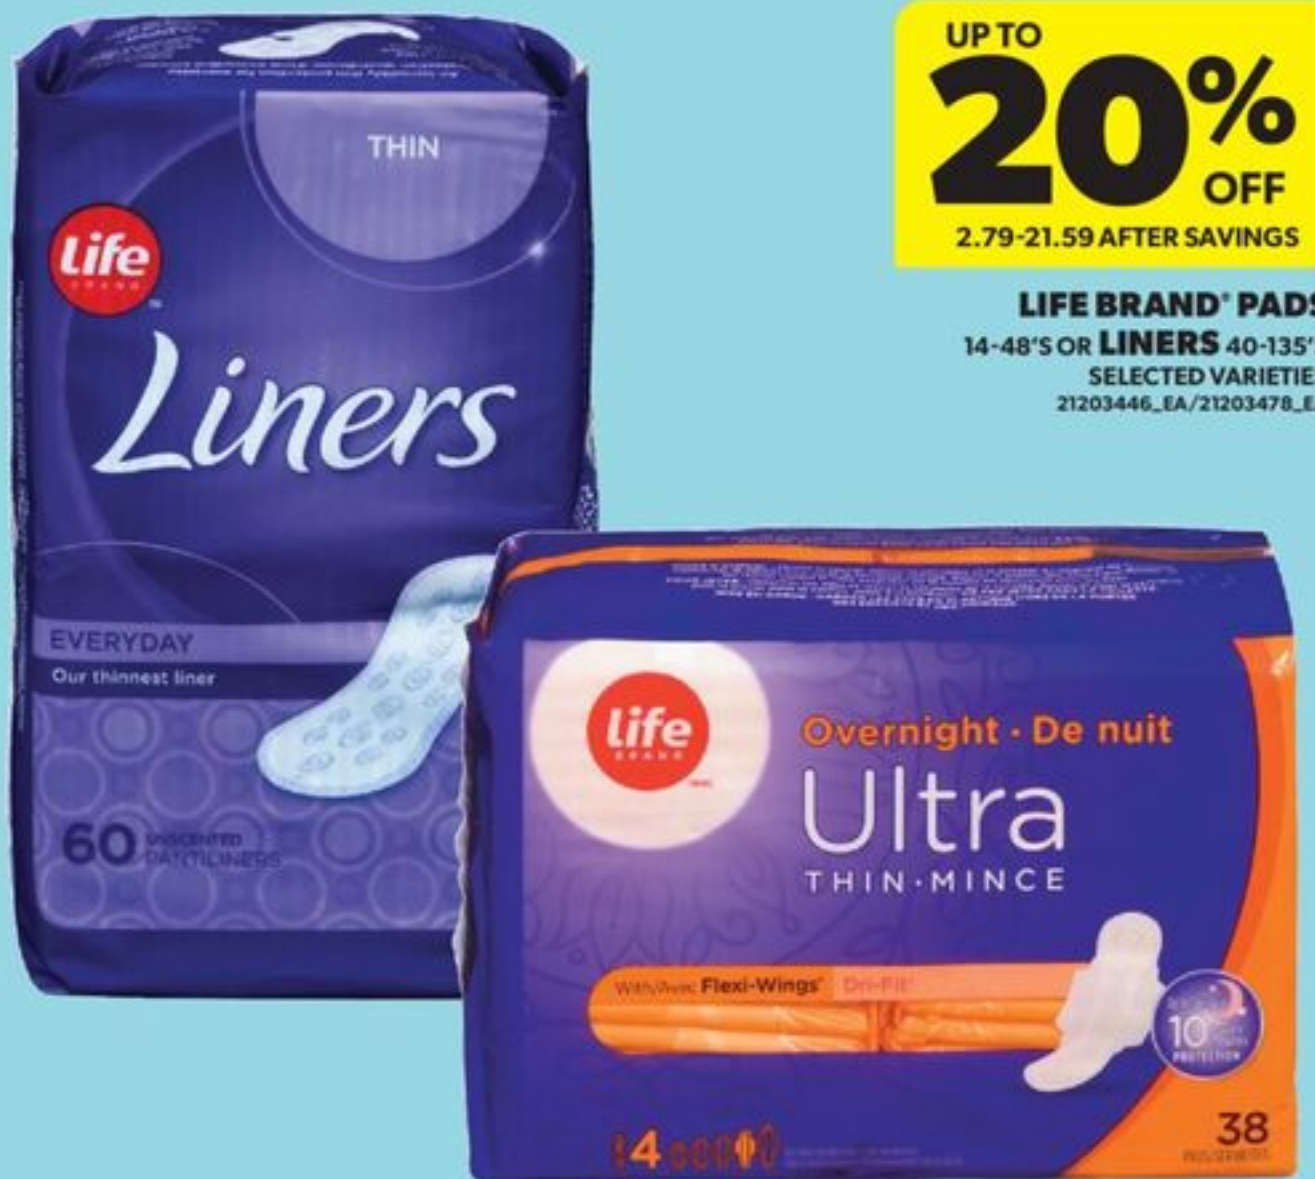

**LIFE BRAND® VITAMINS
OR SUPPLEMENTS**
SELECTED VARIETIES AND SIZES
21671037_EA/21687306_EA

UP TO
20%
OFF
2.79-21.59 AFTER SAVINGS

LIFE BRAND® PADS
14-48'S OR **LINERS** 40-135'S
SELECTED VARIETIES
21203446_EA/21203478_EA