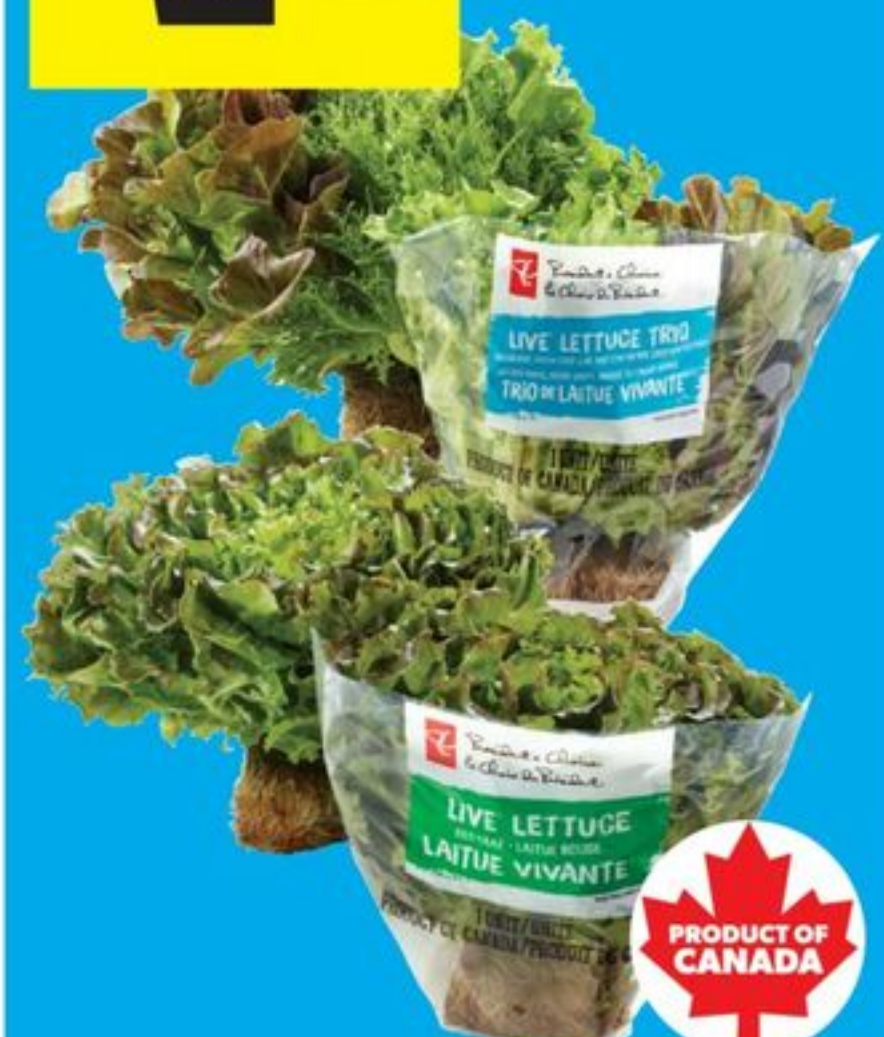

**FRESH
PROMISE**

**If it's not fresh,
it's free.**

249
LB
5.49/KG

BROCCOLI CROWNS
PRODUCT OF U.S.A. OR MEXICO
20026161001_KG

456

**FARMER'S MARKET™
MINI CUCUMBERS**
CLUB SIZE, PRODUCT OF
WESTERN PROVINCES
21070679001_EA

**PKG
OF 11**

749

**FARMER'S MARKET™
SWEET PEPPERS
MIXED**
PRODUCT OF WESTERN
PROVINCES
21030970001_EA

**CLUB
SIZE**

699

PC MANDARINS
CLUB SIZE
U.S.A., MOROCCO OR SPAIN
20864961001_EA

3 LB

399
LB
8.80/KG

**PC BLACK SABLE
GRAPES**
PRODUCT OF CHILE, NO.1 GRADE
20711275001_KG

1288

RED MANGO CASES
CLUB SIZE, PRODUCT OF MEXICO
21047849_C01

**9 LB
AVERAGE**

147
LB
3.24/KG

PLAINTIAN
PRODUCT OF COLUMBIA,
HONDURAS, GUATAMALA
20711926001_KG

650

**MINI SEEDLESS
WATERMELON**
PRODUCT OF GUATEMALA,
HONDURAS, COSTA RICA,
MEXICO OR BRAZIL
20145379001_EA

$7

BOSC PEAR
CLUB SIZE, PRODUCT OF U.S.A.
US FANCY GRADE
21574584001_EA

5 LB

$6

**FARMER'S MARKET™
LEMONS**
PRODUCT OF U.S.A.
2079881001_EA

3 LB

266

**PC LIVE LETTUCE,
GREEN, RED OR TRIO**
PRODUCT OF CANADA
21178855_EA/21506580_EA

$5

**PC ORGANICS SALAD
MIX**
PRODUCT OF U.S.A.
SELECTED VARIETIES, 312 G
20127207_EA/20323751_EA

$10

8 STEM TULIPS
ASSORTED COLOURS
20833978_EA

$20

**PC DELUXE GIFT
BOUQUET**
21638413_EA/21665235_EA

$10

**MOTHER'S DAY
MINI ROSE**
21663948_EA