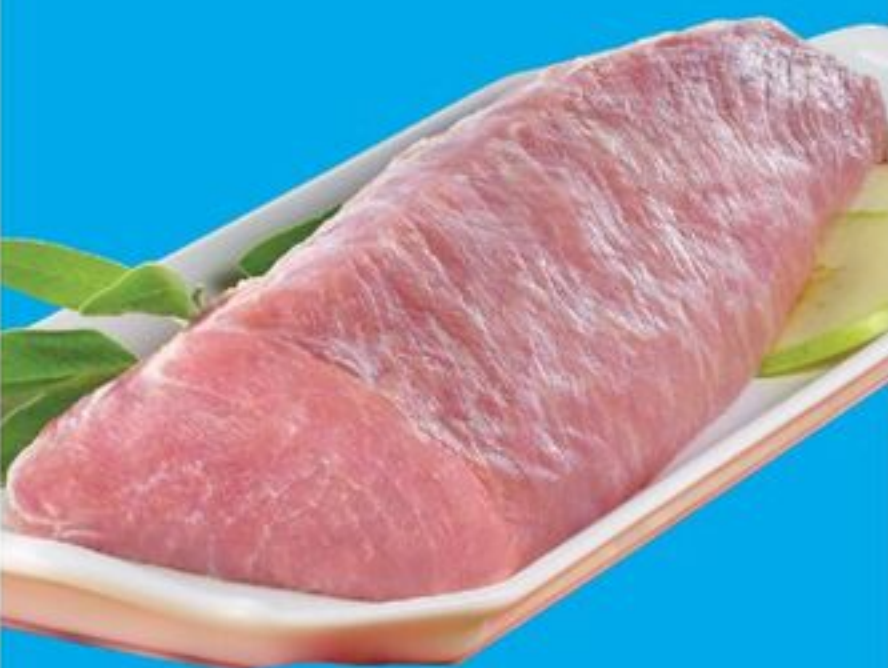

6.99
LB
15.41/KG

PORK LOIN CENTRE CUT ROAST FILLET
BONELESS
21682236_KG