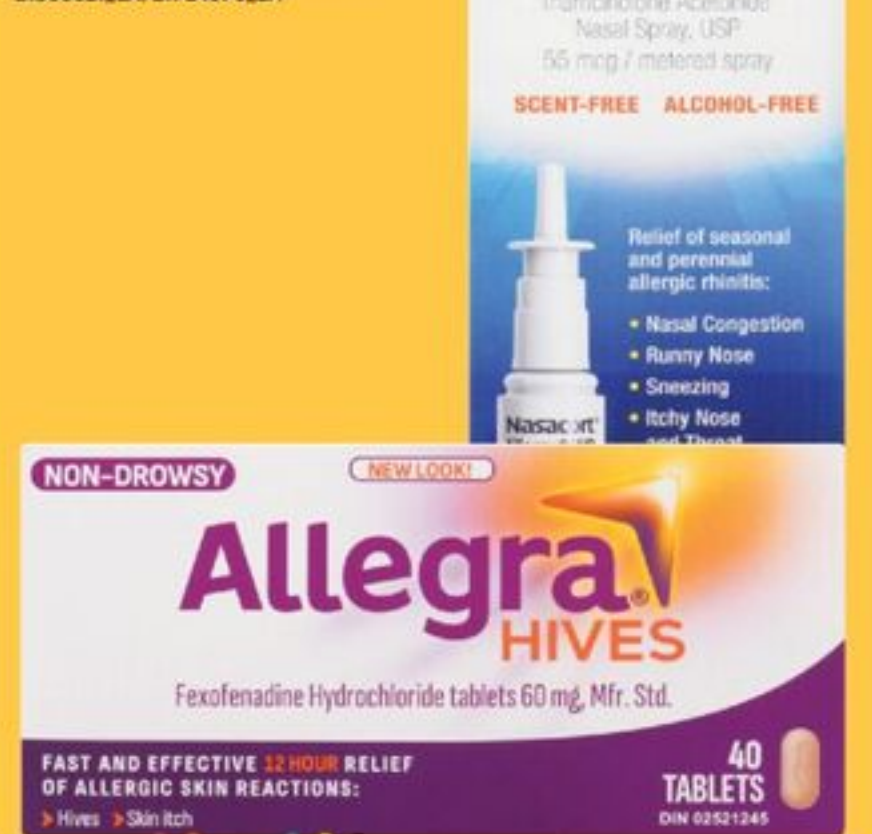

UP TO
15% OFF
13.59-44.19 AFTER SAVINGS

**ALLEGRA 15-80'S OR
NASACORT 60-120'S**
SELECTED VARIETIES AND SIZES
21366621_EA/21724970_EA