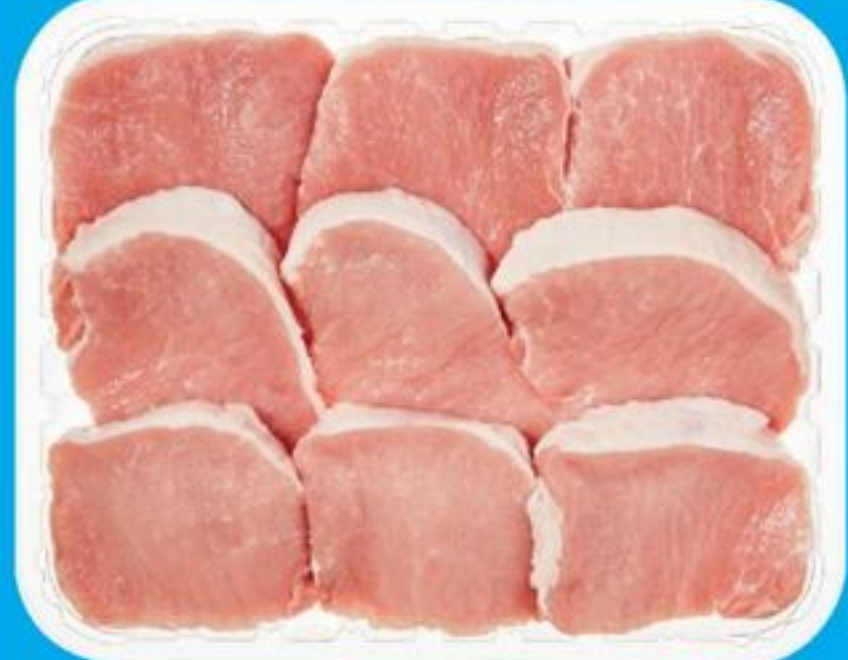

6.99
LB
15.41/KG

PORK LOIN CENTRE CUT CHOPS
BONELESS
21682231_KG