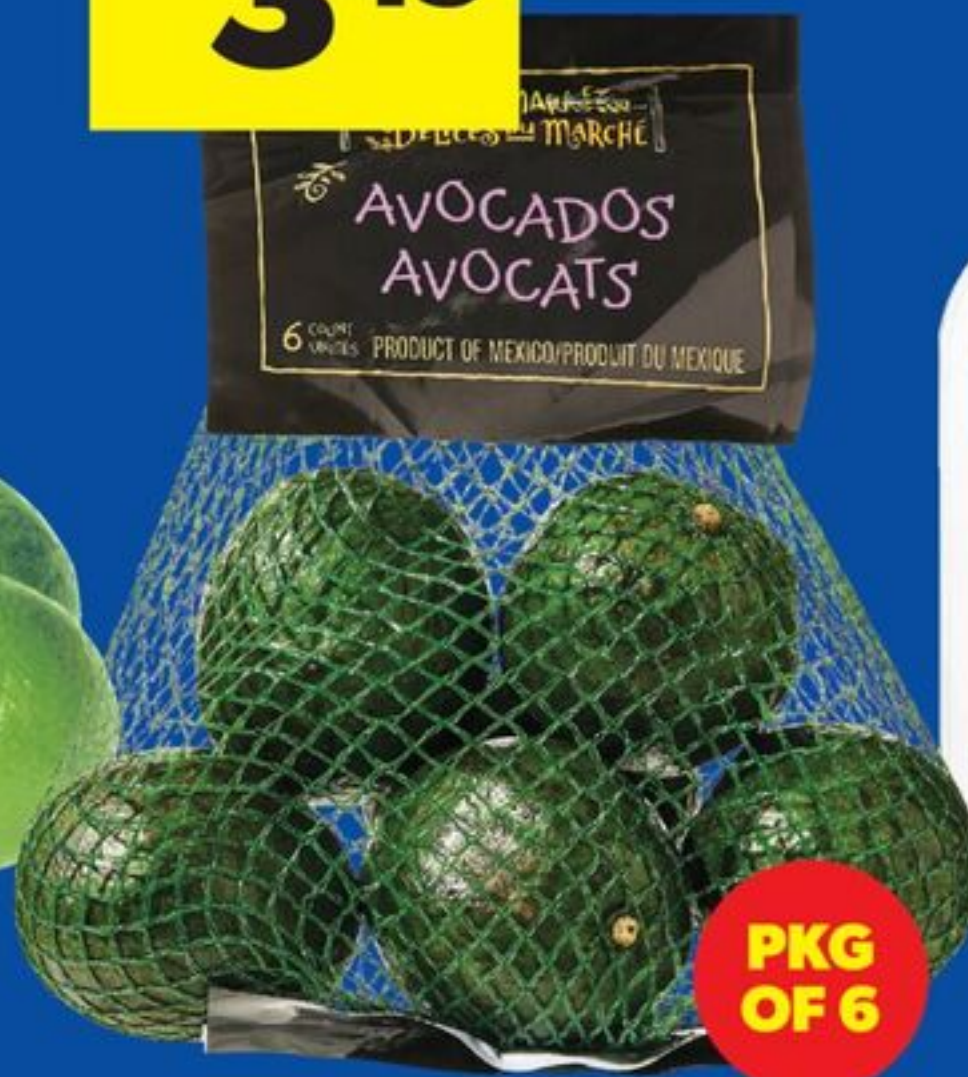

LIMIT 4
OVER LIMIT PAY
3.49 EA

PREPARED IN CANADA

HAPPY CINCO DE MAYO

Spend less, celebrate more!

69¢

LIMES
PRODUCT OF MEXICO
20040489001_EA

3.49

AVOCADO BAG
PRODUCT OF MEXICO,
CLUB SIZE
21644936001_EA