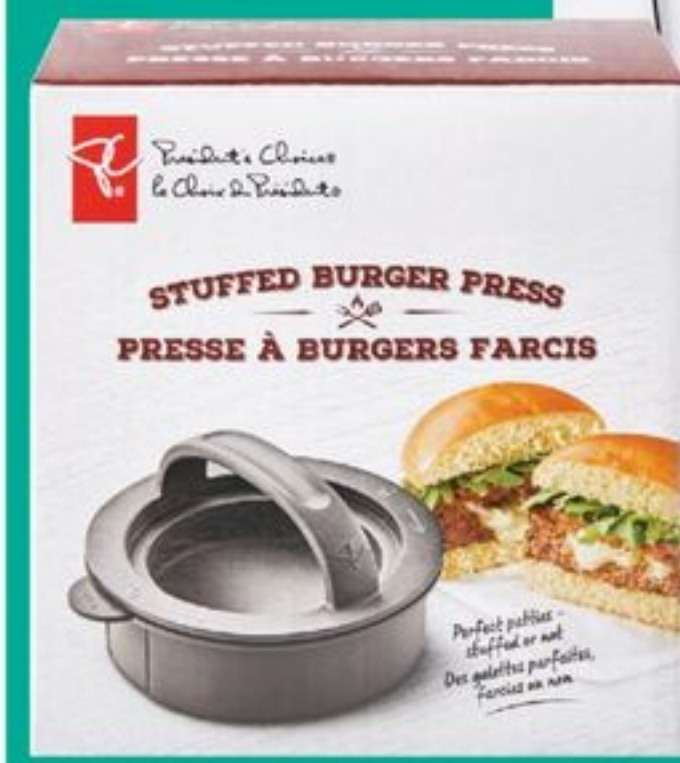

UP TO
20% OFF
3.50-27.50 AFTER SAVINGS

PC™ BBQ ACCESSORIES
SELECTED VARIETIES
21579783_EA/21297995_EA

PERFECTLY PRICED PATIO FAVES

\$295

LIFE AT HOME™ GREENWOOD 3 PIECE WOVEN CHAT SET
1 YEAR WARRANTY
21670462_EA