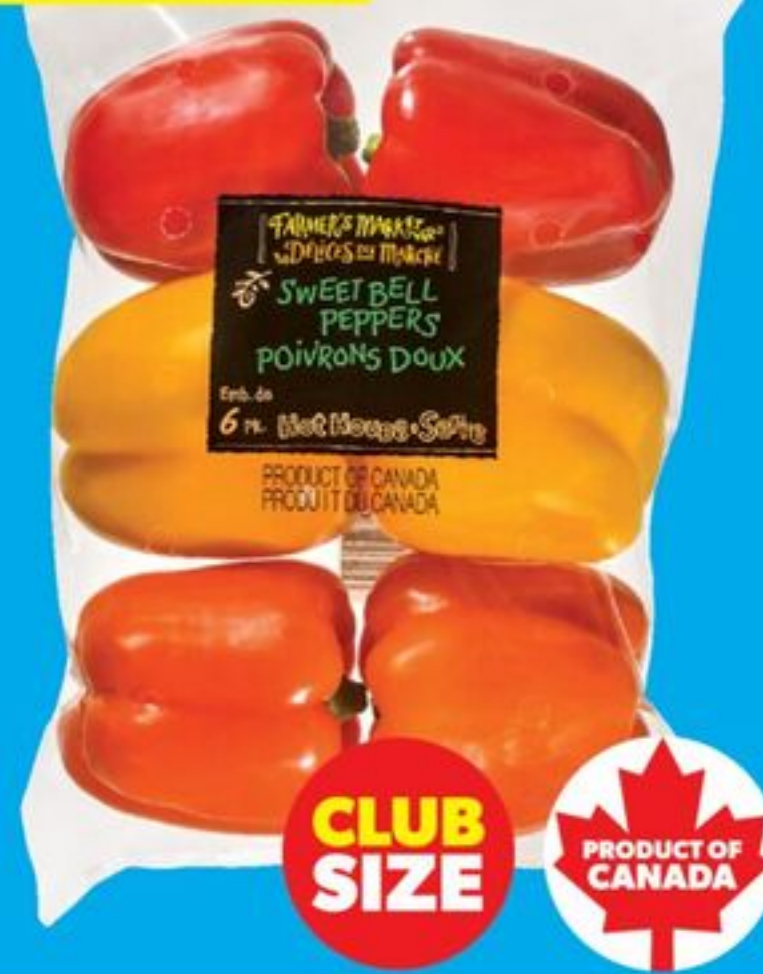

**PKG
OF 11**

749

**FARMER'S MARKET™
SWEET PEPPERS
MIXED**
PRODUCT OF WESTERN
PROVINCES
21030970001_EA

**CLUB
SIZE**

699

PC MANDARINS
CLUB SIZE
U.S.A., MOROCCO OR SPAIN
20864961001_EA