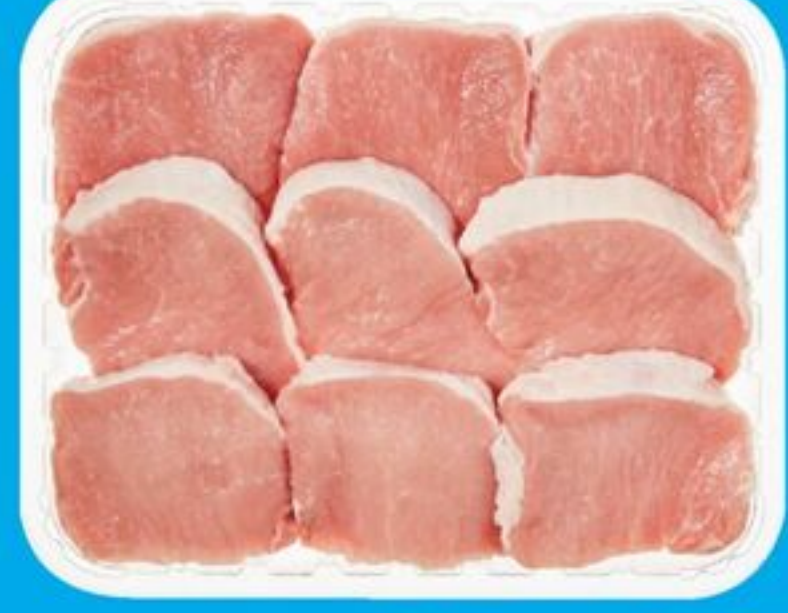

6⁹⁹ LB
15.41/KG

PORK LOIN CENTRE CUT CHOPS
BONELESS
21602231_KG

CLUB SIZE

6⁵⁰

PC FREE FROM™ LEAN GROUND PORK
454 G
20883220_EA