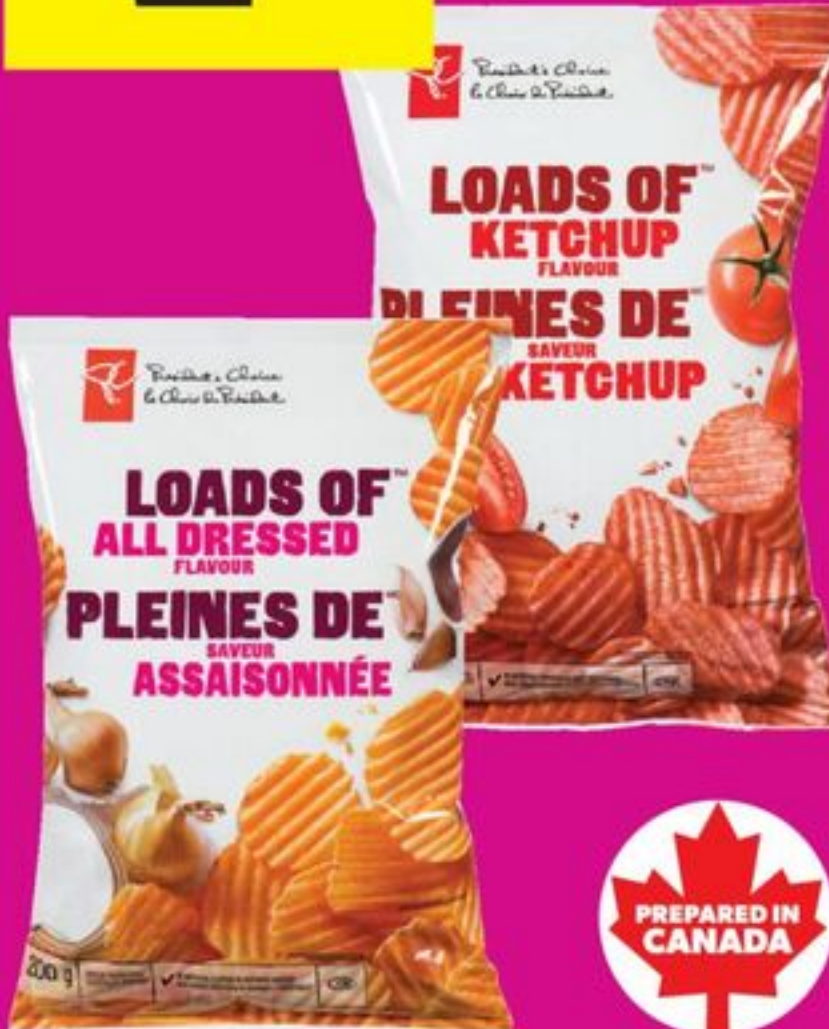

2⁵⁰

PC LOADS OF™ FLAVOUR POTATO CHIPS
SELECTED VARIETIES, 200 G
20840911001_EA/20840911004_EA