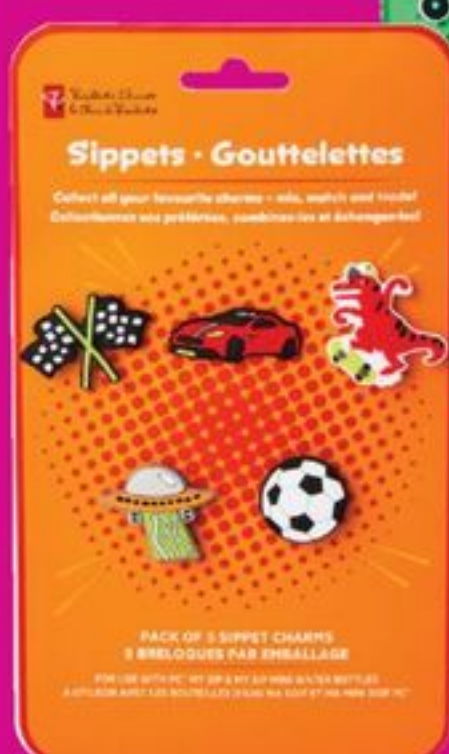

Must Try!

$15

PC® MY SIP
SELECTED VARIETIES, 700ML
21685730_EA/21685948_EA