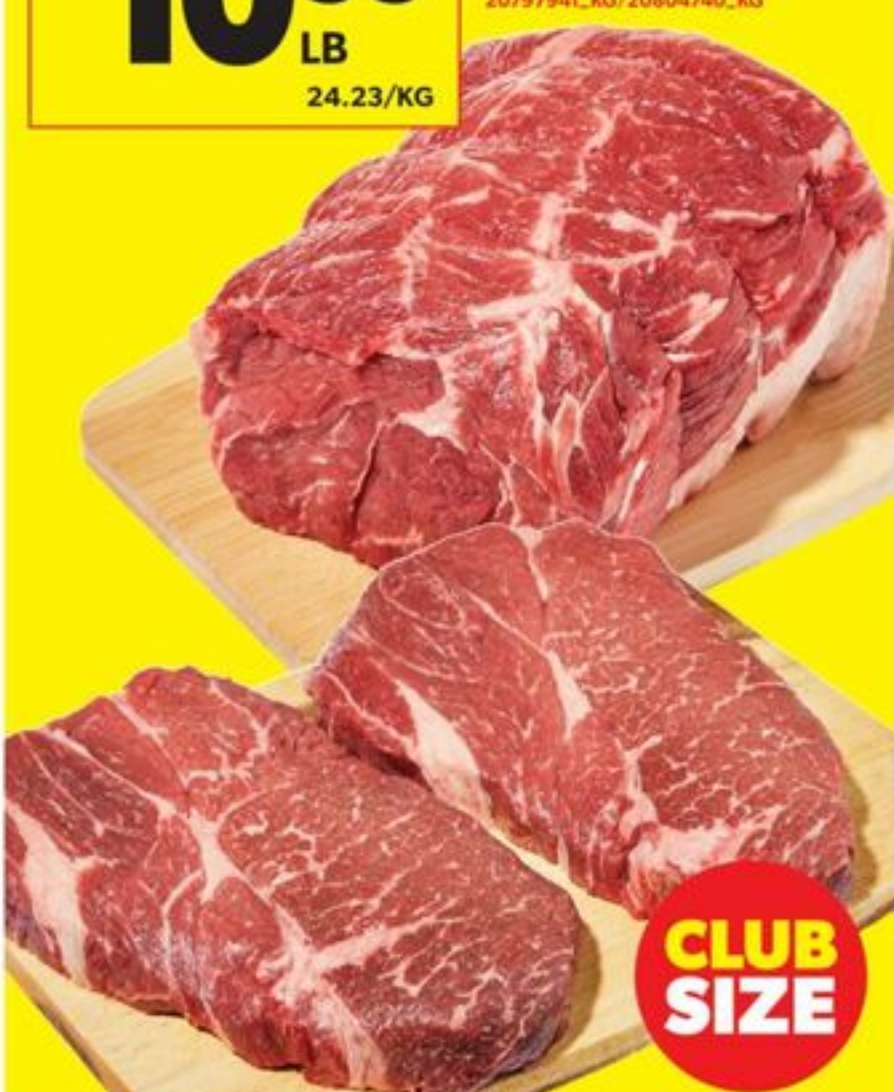

CLUB SIZE

\$10^{LB}
22.05/KG

PC' FREE FROM CHICKEN BREASTS OR THIGHS
FRESH, BONELESS, SKINLESS
21668770_KG/21668800_KG

CLUB SIZE

6⁹⁹
LB
15.41/KG

PORK CENTRE AND RIB CHOP BONELESS
21644556_KG

CLUB SIZE

10⁹⁹
LB
24.23/KG

BONELESS BLADE STEAK OR ROAST
CUT FROM CANADA AA OR USDA
SELECT GRADE BEEF
20797941_KG/20804740_KG

CLUB SIZE

\$26

NO NAME' CHICKEN WINGS
SELECTED VARIETIES
FROZEN, 1.8 KG
21045698_EA/21045704_EA

CLUB SIZE