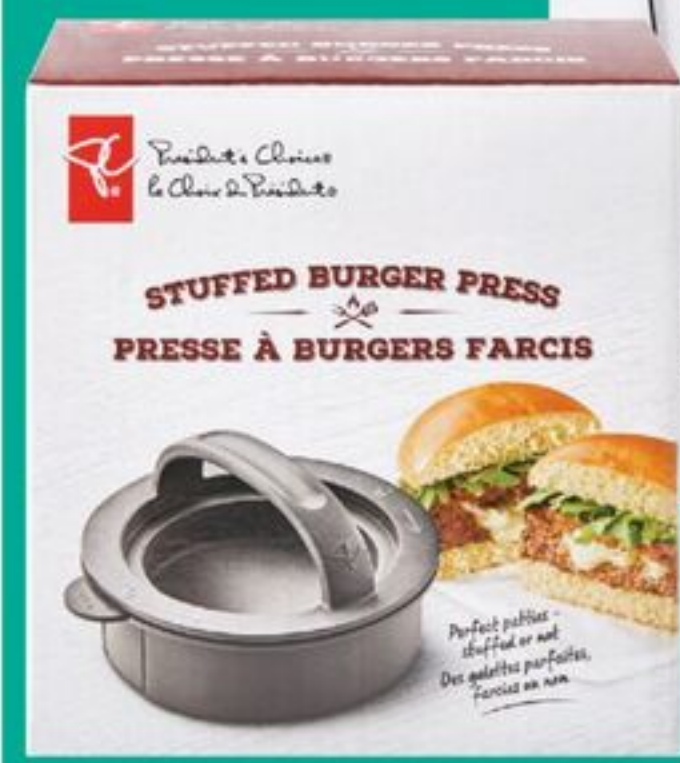

EVERYDAY ESSENTIALS™ GRILL TOOLS
SELECTED VARIETIES
SECOND ITEM MUST BE OF
EQUAL OR LESSER VALUE
3.50-10.00
21670367_EA/21297891_EA

UP TO
20% OFF
3.50-27.50 AFTER SAVINGS

PC™ BBQ ACCESSORIES
SELECTED VARIETIES
21379783_EA/21297995_EA