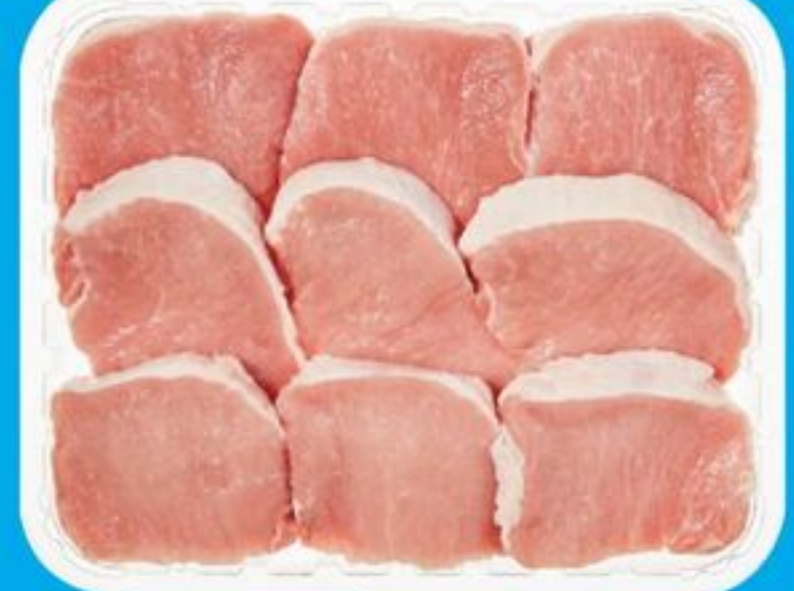

PC BLUE MENU[®] CHICKEN THIGHS
BONELESS, SKINLESS, AIR CHILLED, 8'S
21341017_EA

6⁹⁹ LB
15.41/KG

PORK LOIN CENTRE CUT CHOPS
BONELESS
21602231_KG

CLUB SIZE

6⁵⁰

PC FREE FROM[™] LEAN GROUND PORK
454 G
20883220_EA