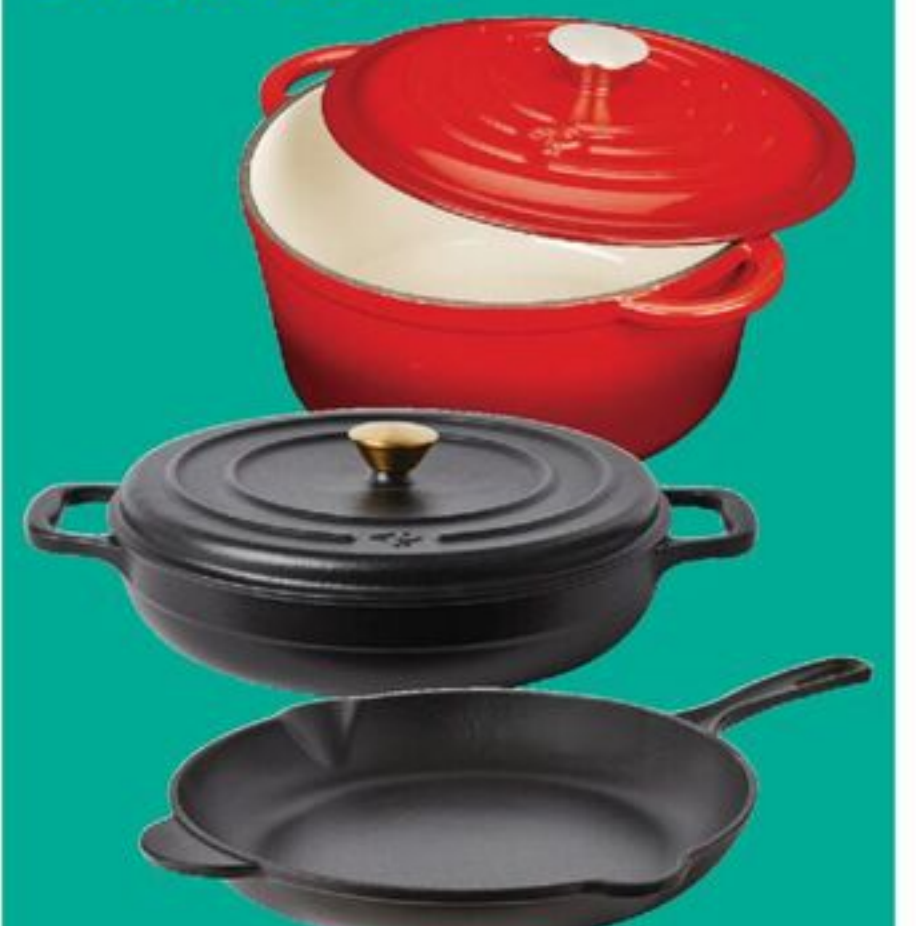

**BUY 1
GET 1
50% OFF**

PC® COOKWARE OR
COOKWARE SETS

SELECTED VARIETIES
SECOND ITEM MUST BE OF
EQUAL OR LESSER VALUE
50.00-85.00
21339588_EA/21341784_EA
21413754_EA