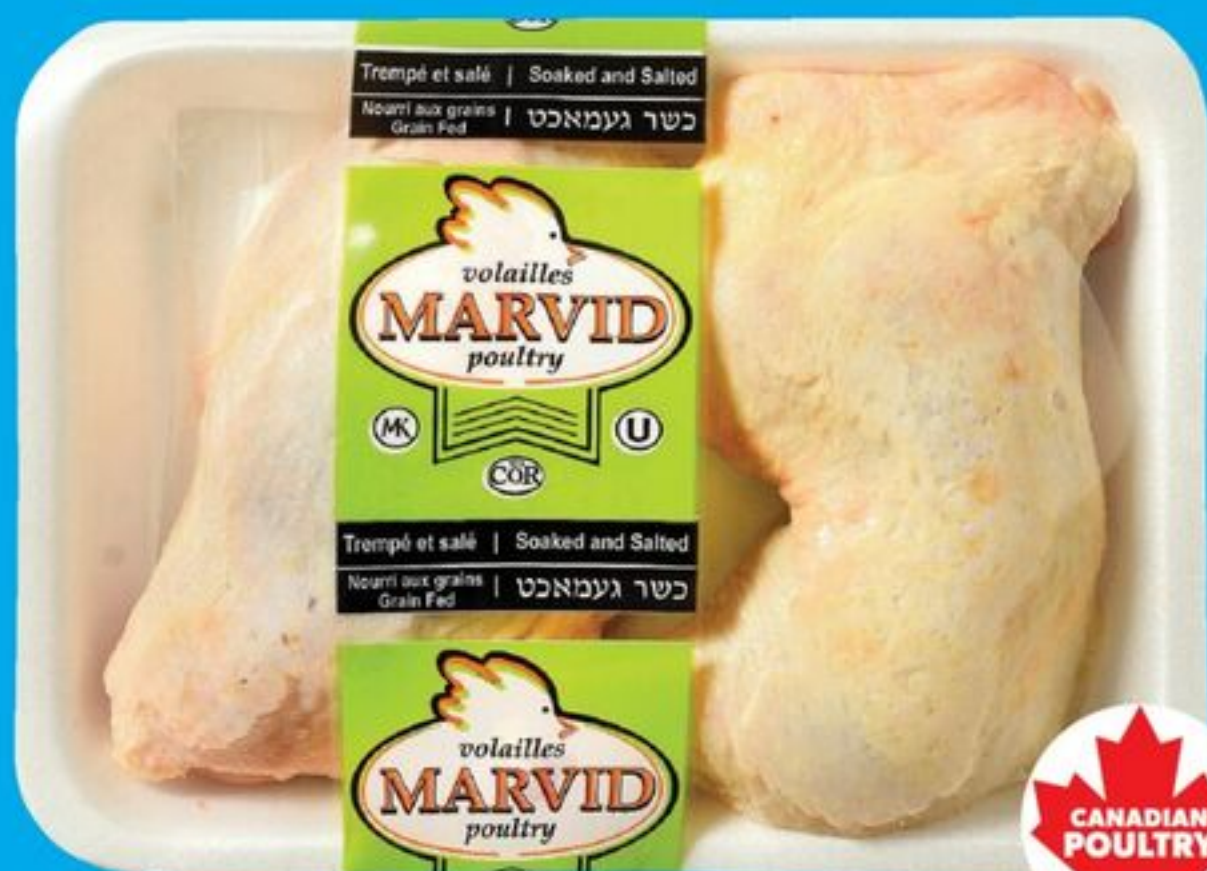

4.49
LB
9.92/KG

MARVID CHICKEN LEGS
FROZEN
20697391_KG