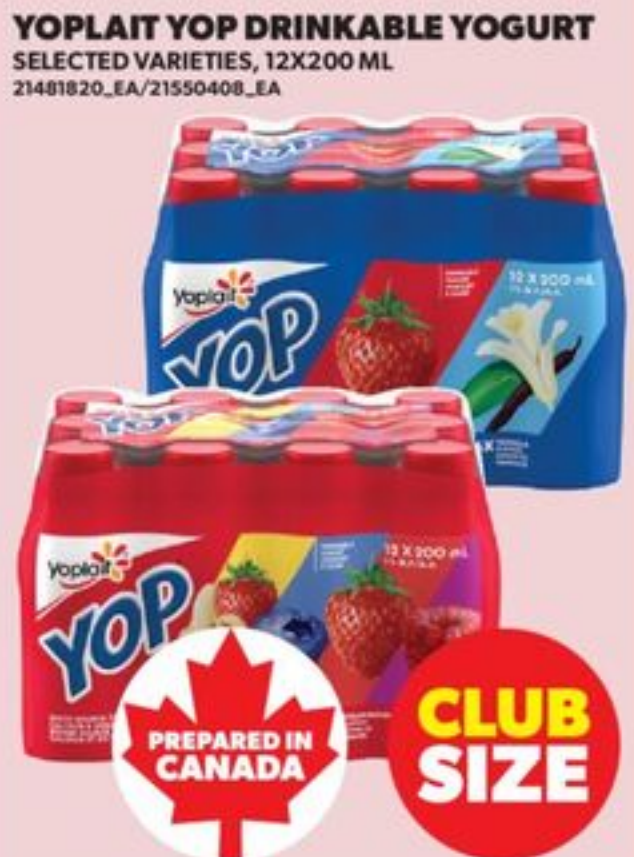

**CLUB
SIZE**

**BUY BIG.
SPEND SMALL.**

10⁴⁹
LIMIT 4, OVER LIMIT
PAY 11.49 EA

Get **1,000**
pts

$1
back in
points