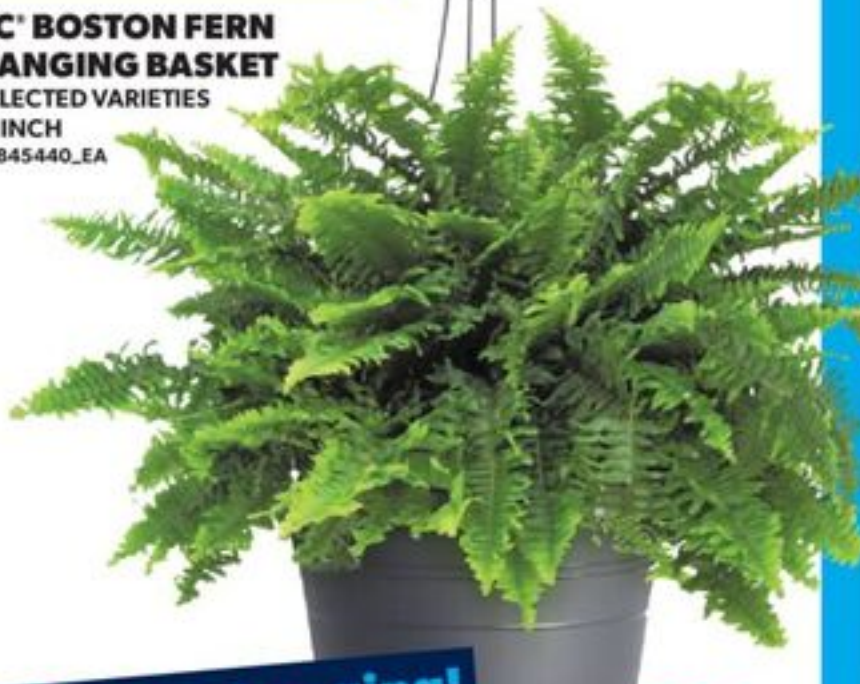

PC® BOSTON FERN HANGING BASKET
SELECTED VARIETIES
10 INCH
20845440_EA

Not just for hanging!
Drop it in a soil-filled planter

MULTI SAVE

2/\$55
OR 32.00 EA

PC® JUMBO ANNUAL HANGING BASKET
SELECTED VARIETIES
12 INCH
20753924_EA