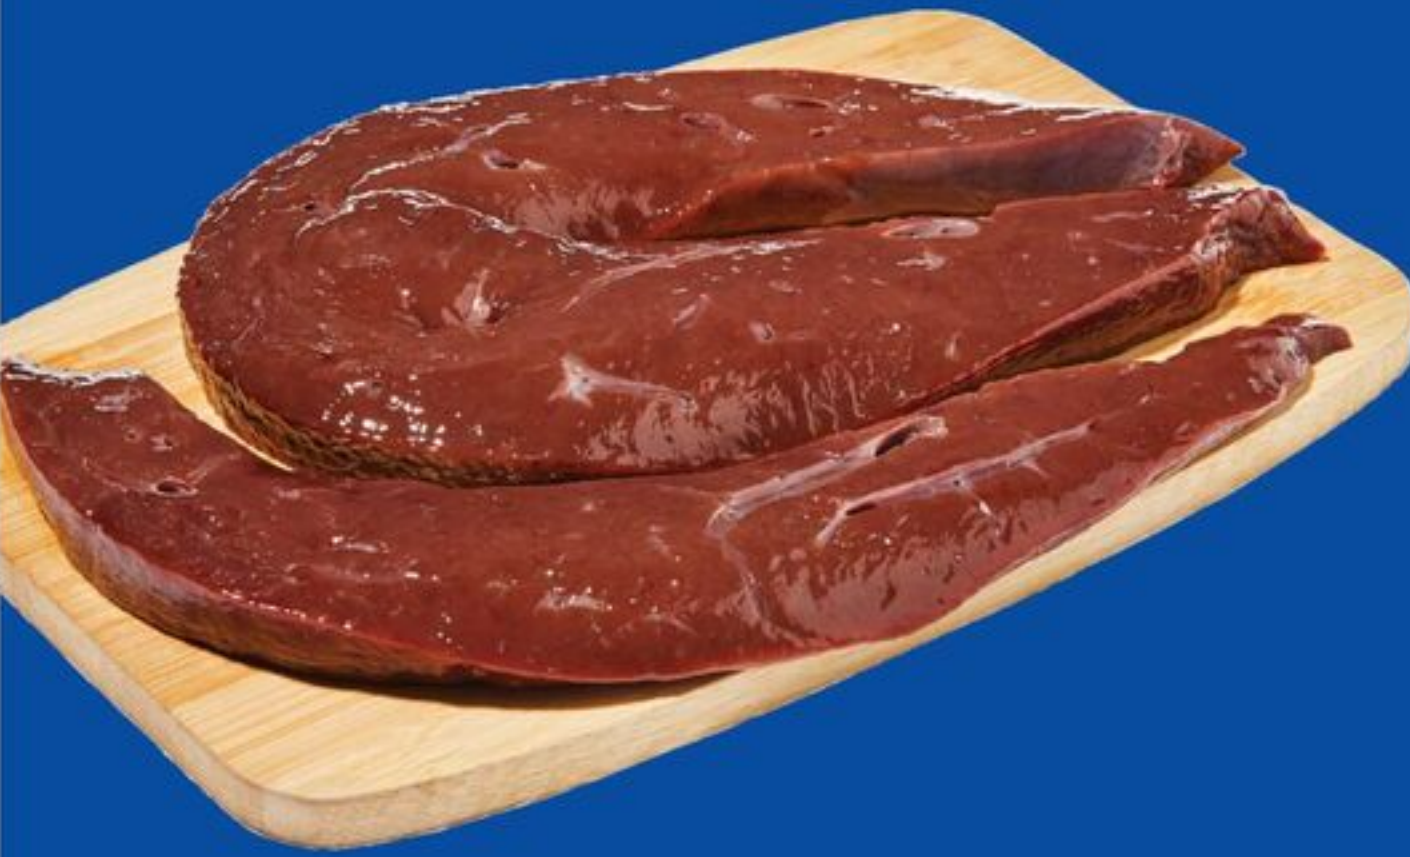

HAPPY EID AL-ADHA

Low prices for joyful celebrations.

\$15

SUFRA[®] HALAL CHICKEN LEGS
BACK ATTACHED, FRESH,
UP TO 1.60 KG
21616905_EA

\$3

DRIED MANGO
PRODUCT OF VIETNAM, 113 G
21700165_EA

3⁹⁹
LB
8.80/KG

BEEF LIVER
FRESH
20799408_KG