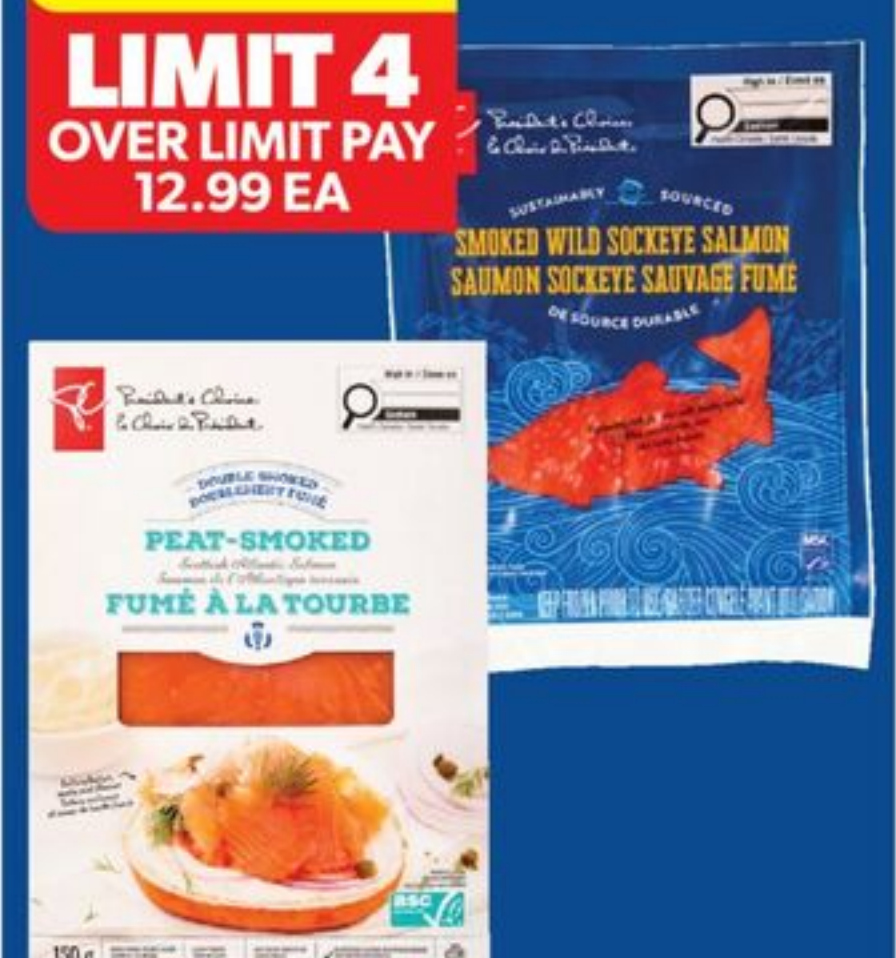

$11

PC® SMOKED SALMON
SELECTED VARIETIES, FROZEN,
125/150 G
20055009_EA/21047088_EA