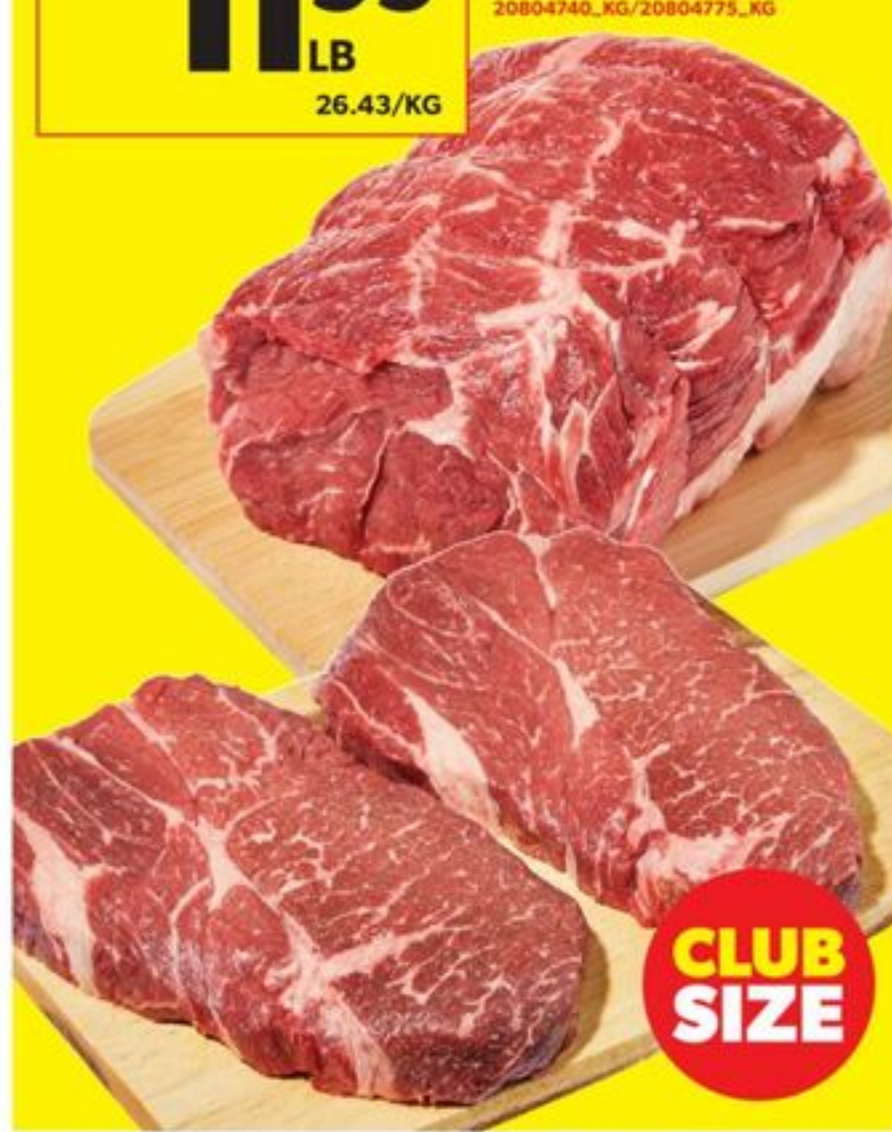

**CLUB
SIZE**

\$11^{LB}
24.25/KG

**PC® FREE FROM™
BONELESS, SKINLESS
CHICKEN BREAST**
FRESH
20821992_KG

**CANADIAN
POULTRY**

**CLUB
SIZE**

5⁹⁹
LB
13.21/KG

PORK RIB END CHOPS
BONELESS
21662238_KG

**CANADIAN
PORK**

**CLUB
SIZE**

11⁹⁹
LB
26.43/KG

**BONELESS BLADE
ROAST OR STEAK**
CUT FROM CANADA AA GRADE
BEEF
20804740_KG/20804775_KG

**CLUB
SIZE**

\$26

**NO NAME® CHICKEN
WINGS**
SELECTED VARIETIES
FROZEN, 1.8 KG
21045698_EA/21045704_EA