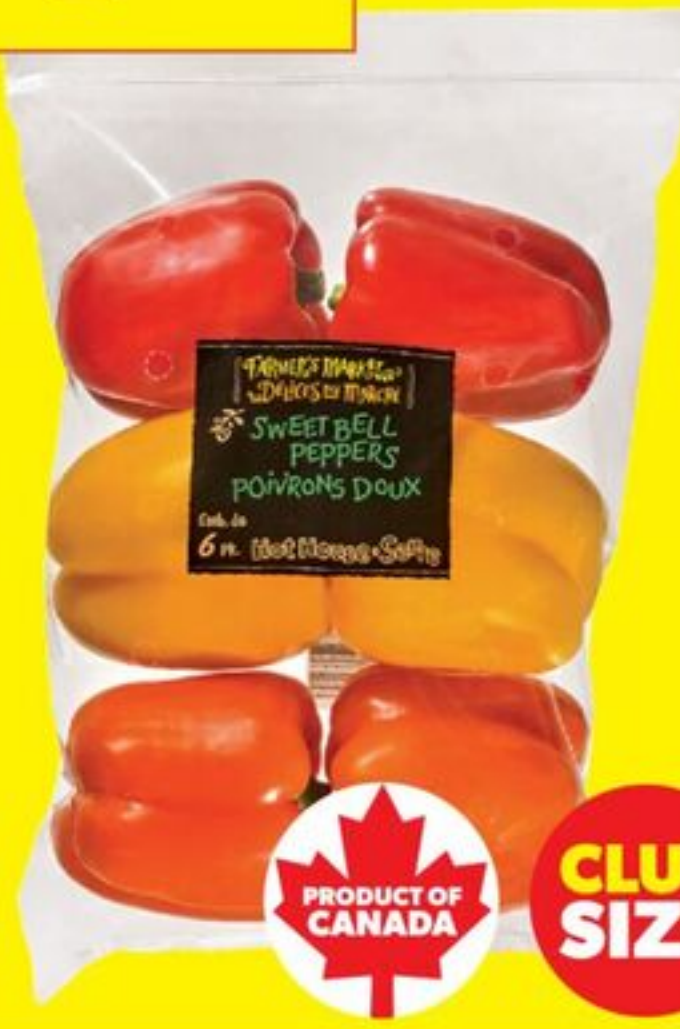

**CLUB
SIZE**

**BUY BIG.
SPEND SMALL.**

3⁹⁹

AVOCADO BAG
PRODUCT OF MEXICO, 6'S
21644936001_EA

**CLUB
SIZE**

7⁴⁹

**FARMER'S MARKET™
SWEET PEPPERS
MIXED**
PRODUCT OF WESTERN
PROVINCES, 6'S
21030970001_EA

**PRODUCT OF
CANADA**