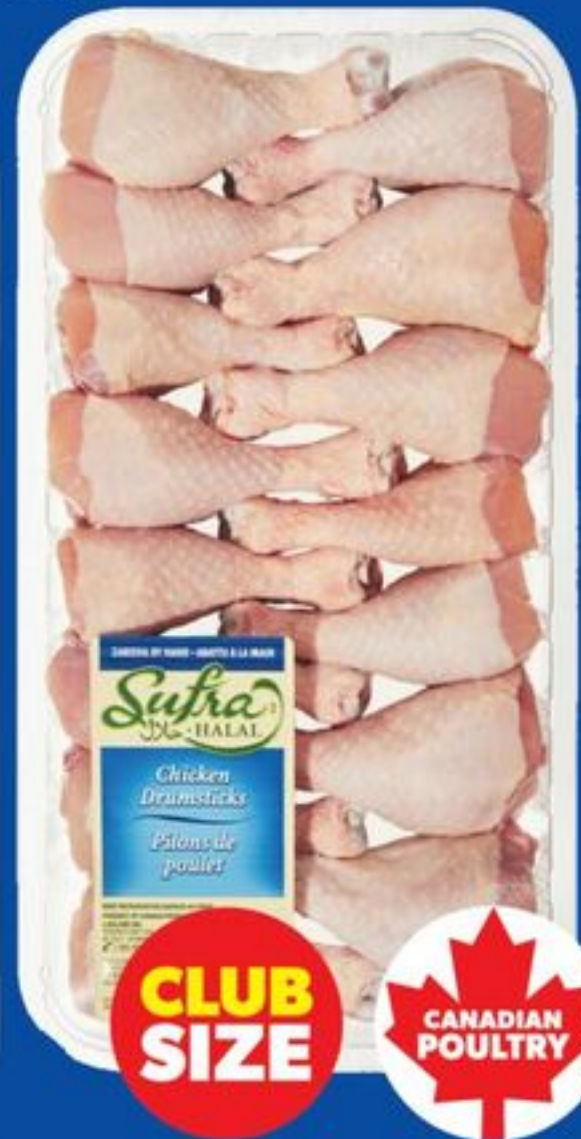

ONLY

\$16

SUFRA HALAL CHICKEN THIGHS OR DRUMS
FRESH, UP TO 1.58 KG
21616885_EA/21617106_EA

CLUB SIZE

2⁹⁹

PRAN SAMOSA OR VEGETBLE SPRING ROLLS
SELECTED VARIETIES, FROZEN, 400 G
21054846_EA

9⁹⁹

LIMIT 4
OVER LIMIT PAY
16.49 EA