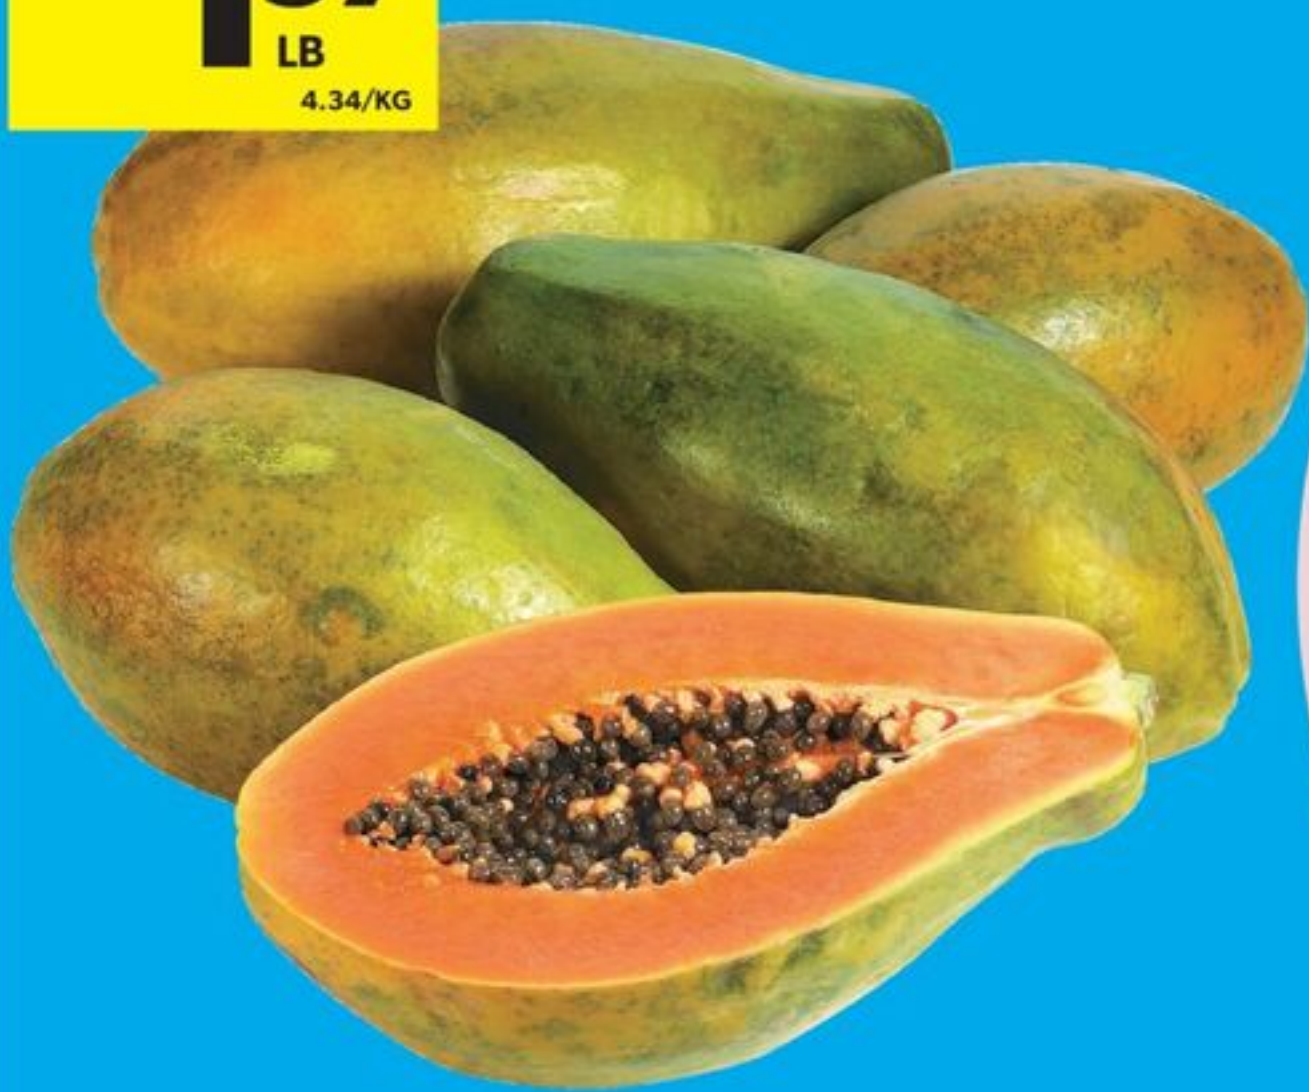

PC VEGETABLE & HERB SOIL
25 L
21349109_EA

PRODUCT OF CANADA

\$10

MIRACLE GRO
SHAKE 'N FEED
TOMATO, FRUIT & VEGETABLE
453 G
21567431_EA

**FRESH
PROMISE**

**If it's not fresh,
it's free.**

1.97
LB
4.34/KG

PAPAYA
PRODUCT OF MEXICO
20817066001_KG