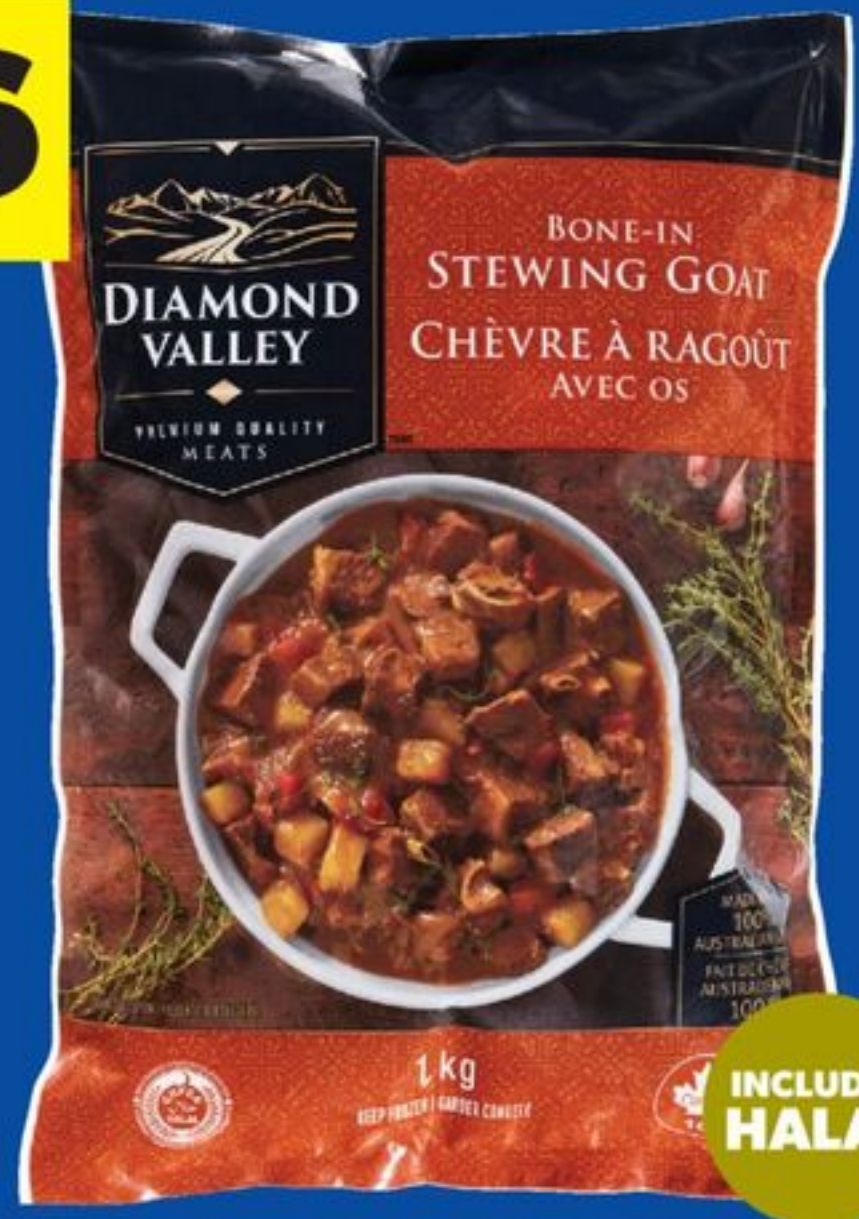

$26

NEW ZEALAND STEWING GOAT
BONE-IN, FROZEN, 1KG
20143053_EA