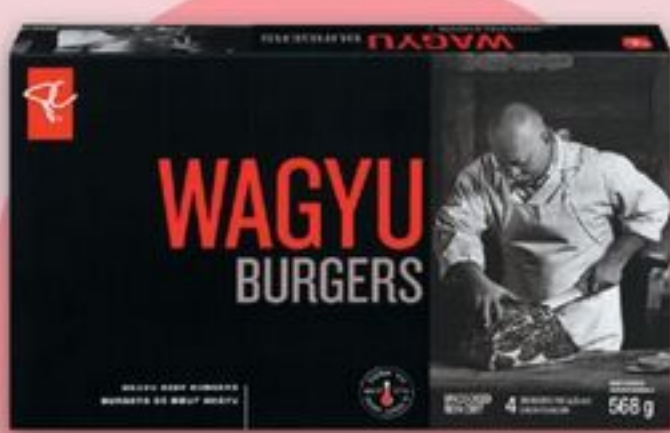

**PC® BLACK LABEL
WAGYU BEEF
BURGERS**
568 g
burgers de bœuf
20766235_EA

**Earn
3,000**
pts
Until May - 13 - 2026