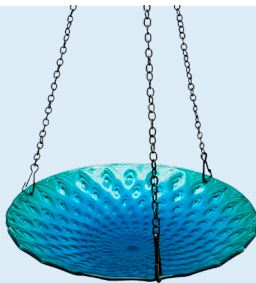

FRESH FOR EVERYONE™
Fred Meyer®

129⁹⁹

Nespresso Vertuo Pop+

NESPRESSO®

Wave® Petunia
 or Geranium
 Hanging Basket
 in 12" Pot

\$29⁹⁹
 2.2 gallons.

**SAVE
 40%**
 With Card

**Dresses
 & Rompers**

Women's, Women's
 Extended and
 Girls' sizes.
 Shown:
 Sale **\$24-\$36**

Hanging Glass
 Bird Baths

**SAVE
 30%**

With Card
 Shown: Sale **14.69**

Madden NYC
 Sandals

SAVE \$20
\$19⁹⁹

With Card
 Women's sizes.
 Select styles. Reg. \$40