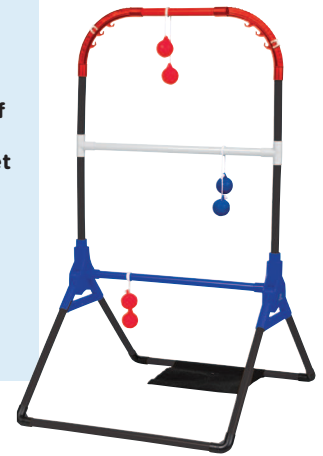

LEGO

Plum Blossom

Lucky Bamboo

Building Set
Ensemble de construction
Set de construcción

18+ 10369 327 pcs/pzs

Building Set
Ensemble de construction
Set de construcción

18+ 10344 325 pcs/pzs

SAVE \$6
\$23⁹⁹
With Card

**Lego Botanicals
Lucky Bamboo, Plum Blossom
or Mini Orchid**
Reg. 29.99

**Franklin Nerf
2-Player
Pickleball Set**
SAVE \$5
\$19⁹⁹
With Card
Reg. 24.99

**Outdoor
Games**
Shown:
Sale **20.99**

**SAVE
30%**
With Card