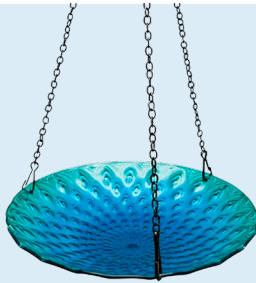

FRESH FOR EVERYONE™
Fred Meyer®

129⁹⁹

Nespresso Vertuo Pop+

NESPRESSO®

Geranium or Petunia
 Hanging Basket
 in 12" Pot
\$49⁹⁹
 2.2 gallons.

**SAVE
 40%**
 With Card

**Dresses
 & Rompers**
 Women's, Women's
 Extended and
 Girls' sizes.
 Shown:
 Sale **\$24-\$36**

Hanging Glass
 Bird Baths
**SAVE
 30%**
 With Card
 Shown: Sale **14.69**

Madden NYC
 Sandals
SAVE \$15
\$24⁹⁹
 With Card
 Women's sizes.
 Select styles. Reg. \$40

HD Designs®
 Oversized
 Throw
\$14⁹⁹

Yankee Candle
 14.25 oz.
 Jar Candle
SAVE \$7
\$9⁹⁹
 With Card
 Reg. 16.99