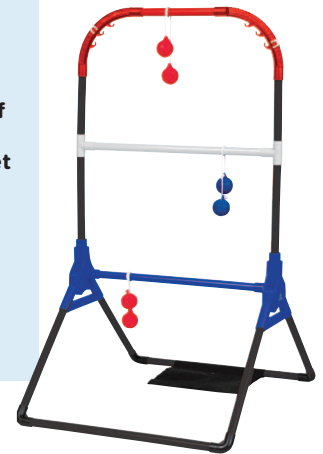

LEGO

Plum Blossom

Lucky Bamboo

Building Set
Ensemble de construction
Set de construcción

18+ 10369 327 pcs/pzs

Building Set
Ensemble de construction
Set de construcción

18+ 10344 325 pcs/pzs

SAVE \$6
\$23⁹⁹
With Card

**Lego Botanicals
Lucky Bamboo, Plum Blossom
or Mini Orchid**
Reg. 29.99

**Franklin Nerf
2-Player
Pickleball Set**
SAVE \$5
\$21⁹⁹
With Card
Reg. 26.99

**Outdoor
Games**
Shown:
Sale
20.99-22.04

**SAVE
30%**
With Card