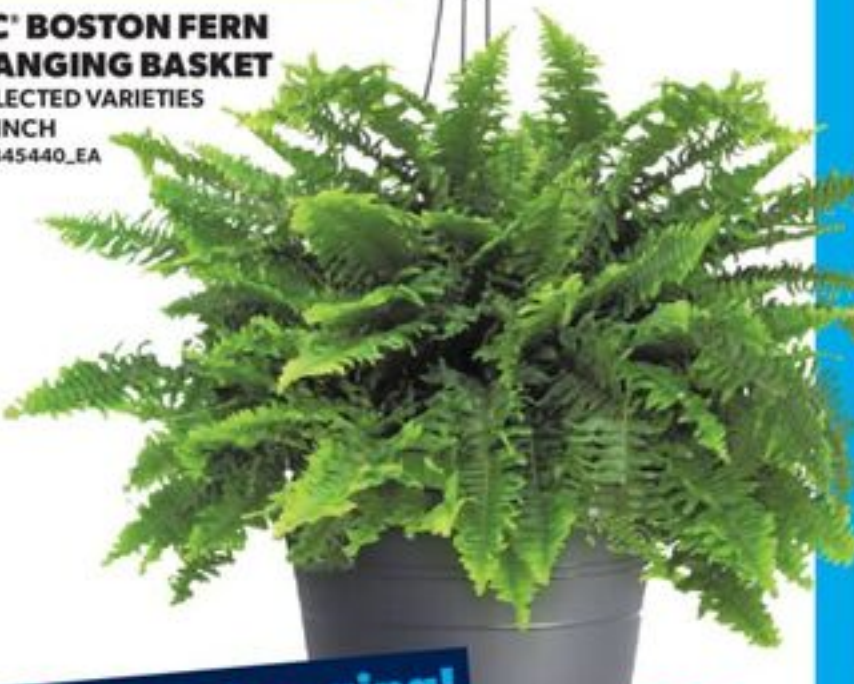

PC® BOSTON FERN HANGING BASKET
SELECTED VARIETIES
10 INCH
20845440_EA

Not just for hanging!
Drop it in a soil-filled planter

MULTI SAVE

2/\$55
OR 32.00 EA

PC® JUMBO ANNUAL HANGING BASKET
SELECTED VARIETIES
12 INCH
20753924_EA