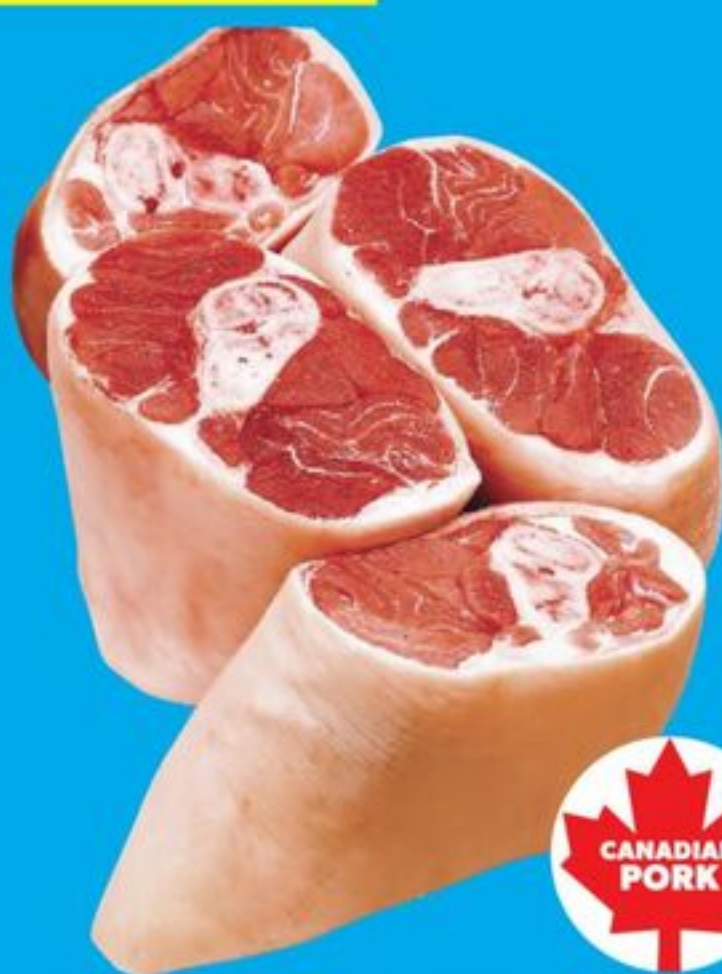

T&T TROPICAL CAKES
SELECTED VARIETIES, 180 G
20826530_EA

2.50
LB
5.51/KG

WHOLE CHUB MACKEREL, DRESSED TILAPIA, HEADLESS & GUTTED BLUE COD OR WILD POLLOCK
FROZEN
20189341_KG/21015591_KG

3.88
LB
8.55/KG

PORK HOCKS
21662815_KG