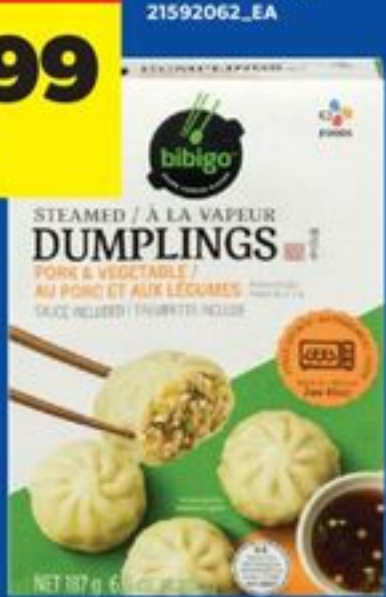

3.47

LIMIT 4
OVER LIMIT PAY
5.69 EA

DR. OETKER RISTORANTE OR CASA DI MAMA PIZZA
SELECTED VARIETIES, FROZEN, 320-410 G
20296424004_EA/20852957_EA

SALE

2.99

BIBIGO STEAMED DUMPLINGS
SELECTED VARIETIES
FROZEN, 187G
21592062_EA