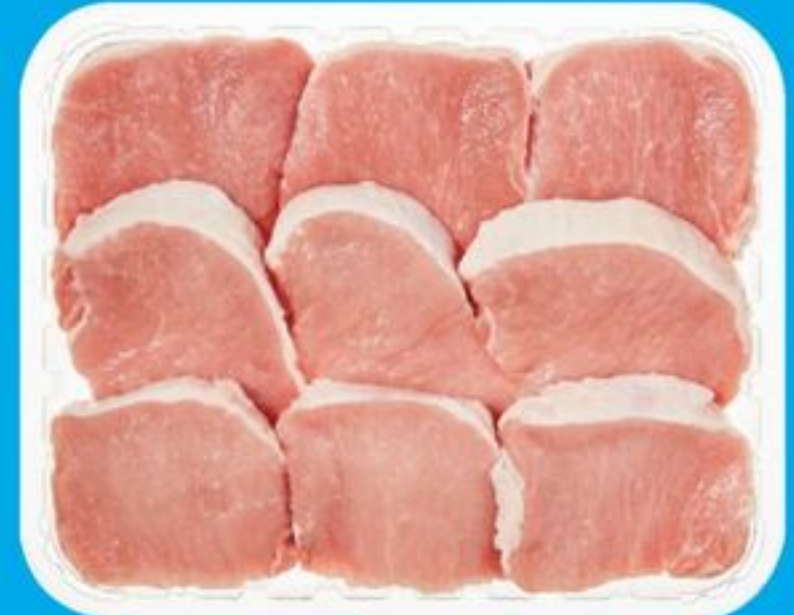

6⁹⁹ LB
15.41/KG

PORK LOIN CENTRE CUT CHOPS
BONELESS
21602231_KG

CLUB SIZE

6⁵⁰

PC FREE FROM™ LEAN GROUND PORK
454 G
20883220_EA