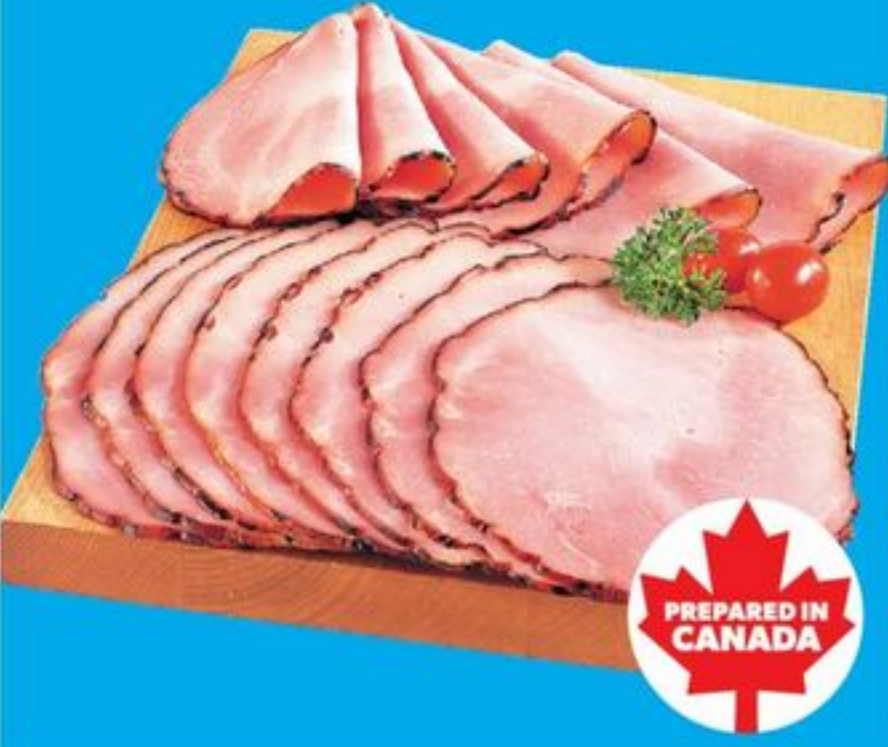

**FLETCHER'S SMOKED
BLACK FOREST HAM**
DELI SERVICE CASE SLICED, 1 KG
20734552_KG

**ALWAYS
LOW PRICE**
\$3.75

**ZIGGY'S
SLICED MEAT**
SELECTED VARIETIES,
175 G
21592461_EA
21596554_EA

\$12

**PC NATURAL CHOICE
OR ZIGGY'S CHICKEN
OR TURKEY STRIPS**
SELECTED VARIETIES, 300-500 G
20786418_EA/21299922_EA