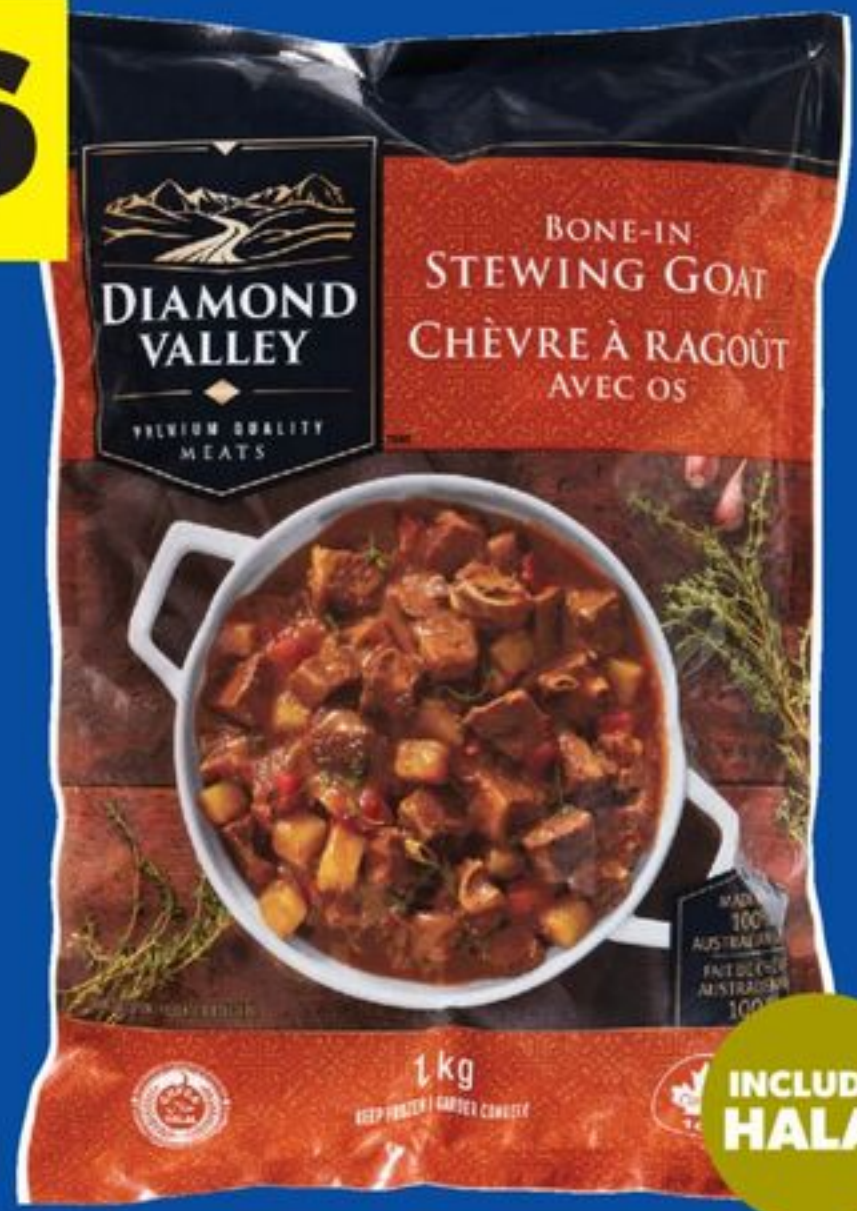

$26

NEW ZEALAND STEWING GOAT
BONE-IN, FROZEN, 1KG
20143053_EA

INCLUDES HALAL

$6

BYBLOS BAKLAVA
300 G
21106121_EA