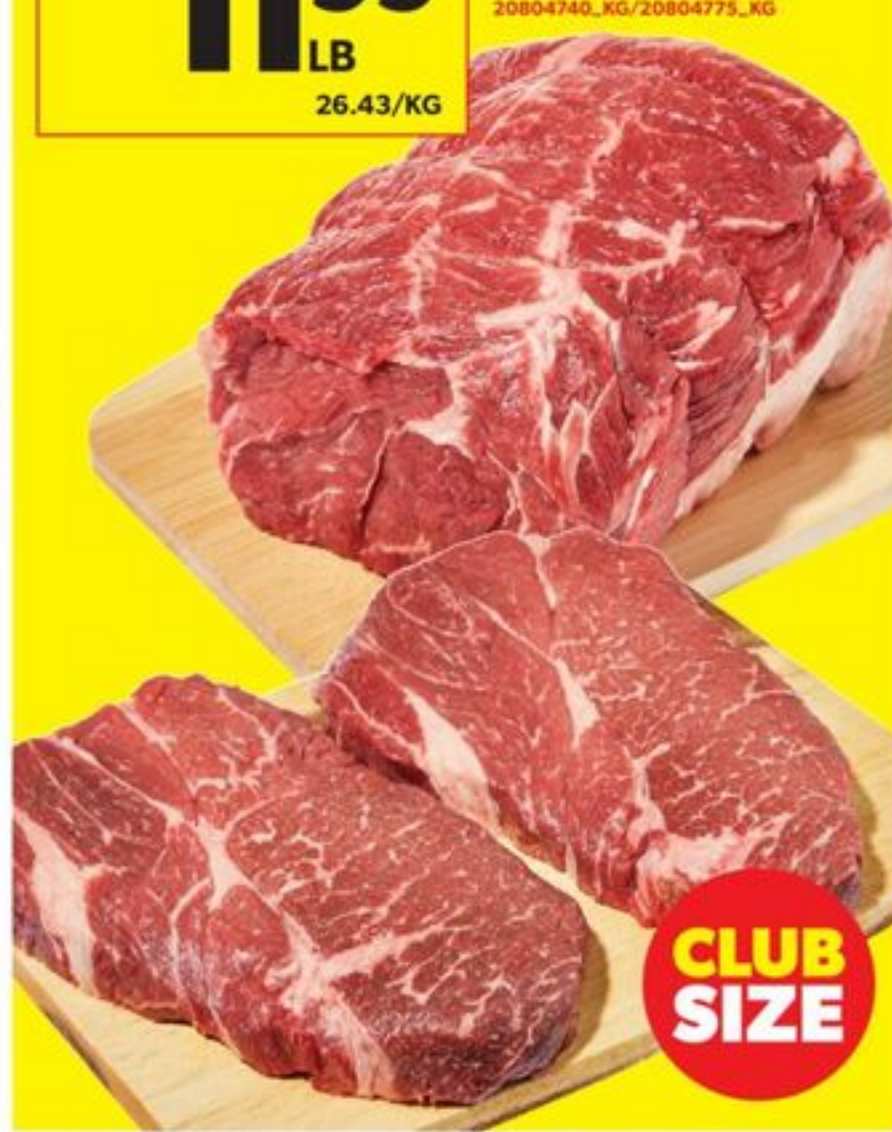

**CLUB
SIZE**

\$11⁰⁰

**PC® FREE FROM®
BONELESS, SKINLESS
CHICKEN BREAST**
FRESH
20821992_KG

**CANADIAN
POULTRY**

**CLUB
SIZE**

5⁹⁹

PORK RIB END CHOPS
BONELESS
21662238_KG

**CANADIAN
PORK**

**CLUB
SIZE**

11⁹⁹

**BONELESS BLADE
ROAST OR STEAK**
CUT FROM CANADA AA GRADE
BEEF
20804740_KG/20804775_KG

**CLUB
SIZE**

\$26

**NO NAME® CHICKEN
WINGS**
SELECTED VARIETIES
FROZEN, 1.8 KG
21045698_EA/21045704_EA