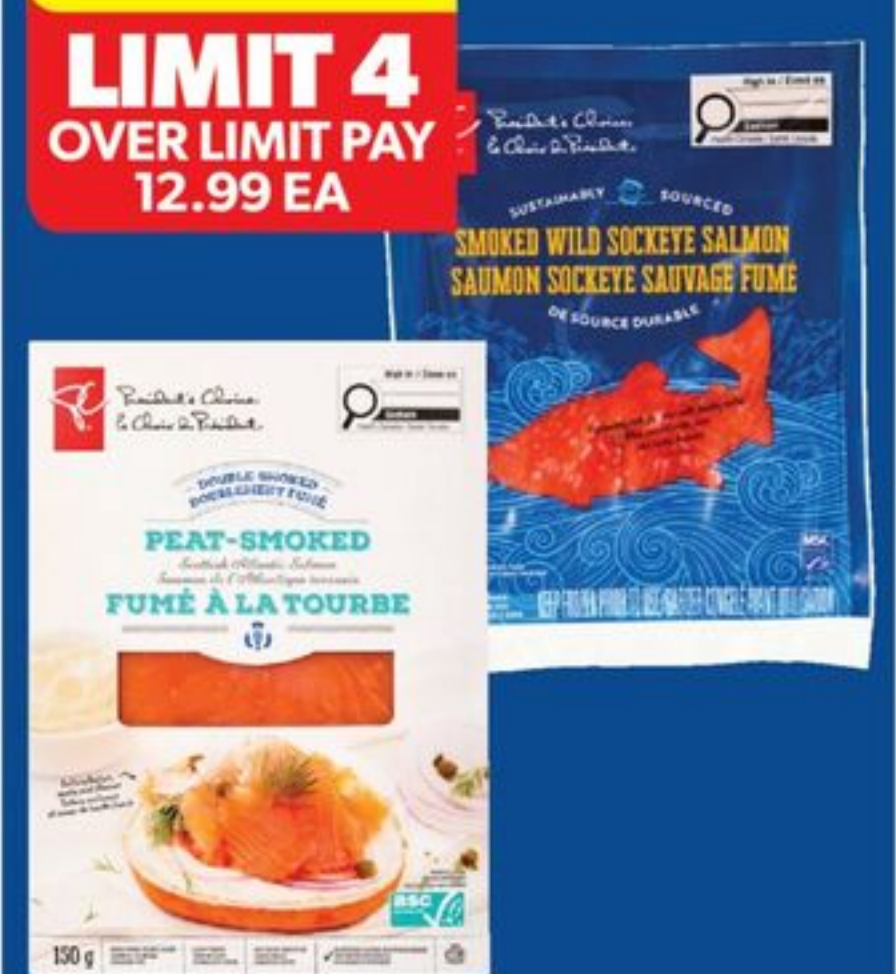

$11

PC® SMOKED SALMON
SELECTED VARIETIES, FROZEN,
125/150 G
20055009_EA/21047088_EA