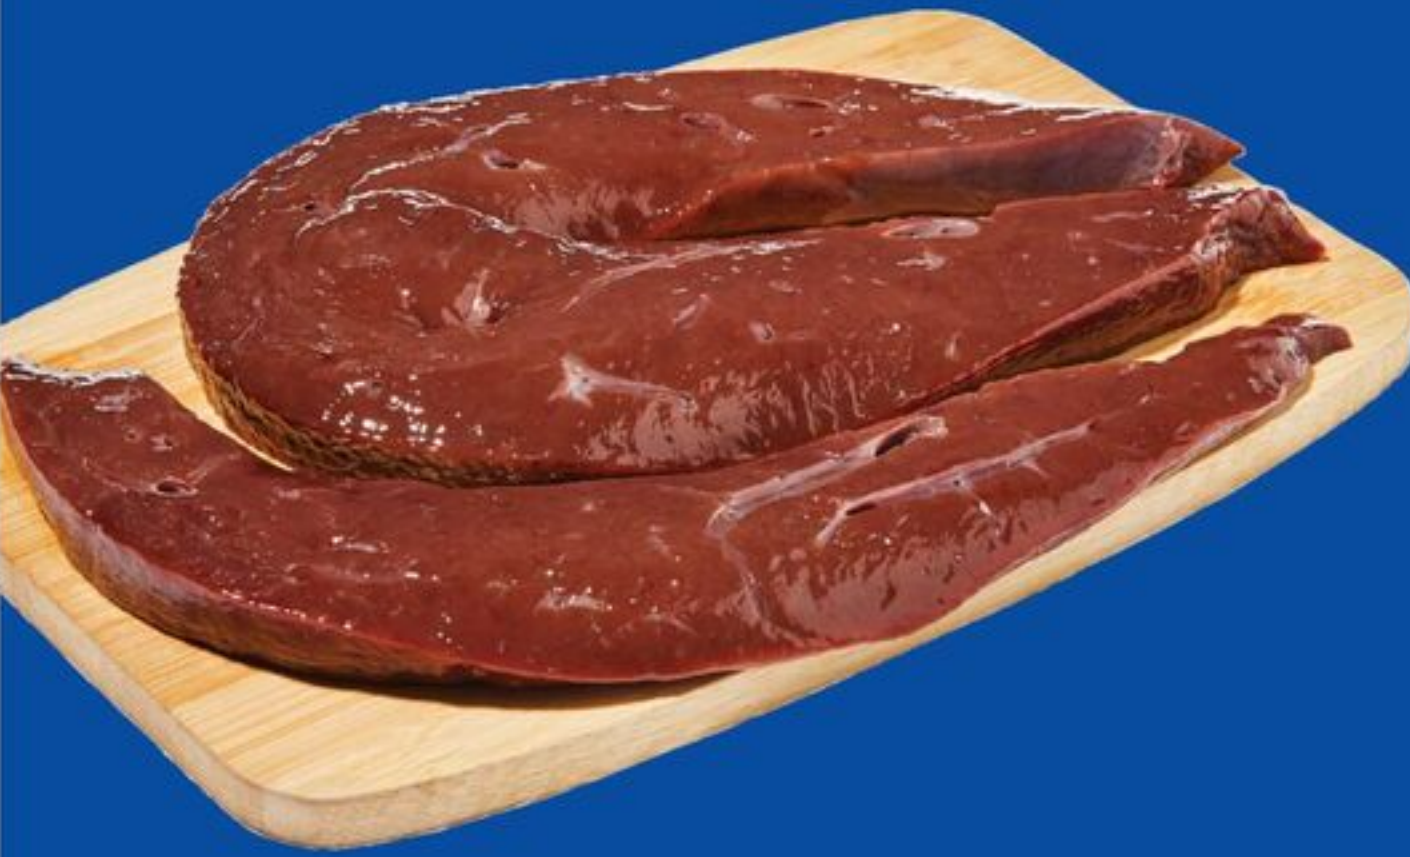

\$15

SUFRA® HALAL CHICKEN LEGS
BACK ATTACHED, FRESH,
UP TO 1.60 KG
21616905_EA

\$3

DRIED MANGO
PRODUCT OF VIETNAM, 113 G
21700165_EA

3.99
LB
8.80/KG

BEEF LIVER
FRESH
20799408_KG

11.50

FONTAINE SANTÉ TRADITIONAL HUMMUS
850 G
21697185_EA