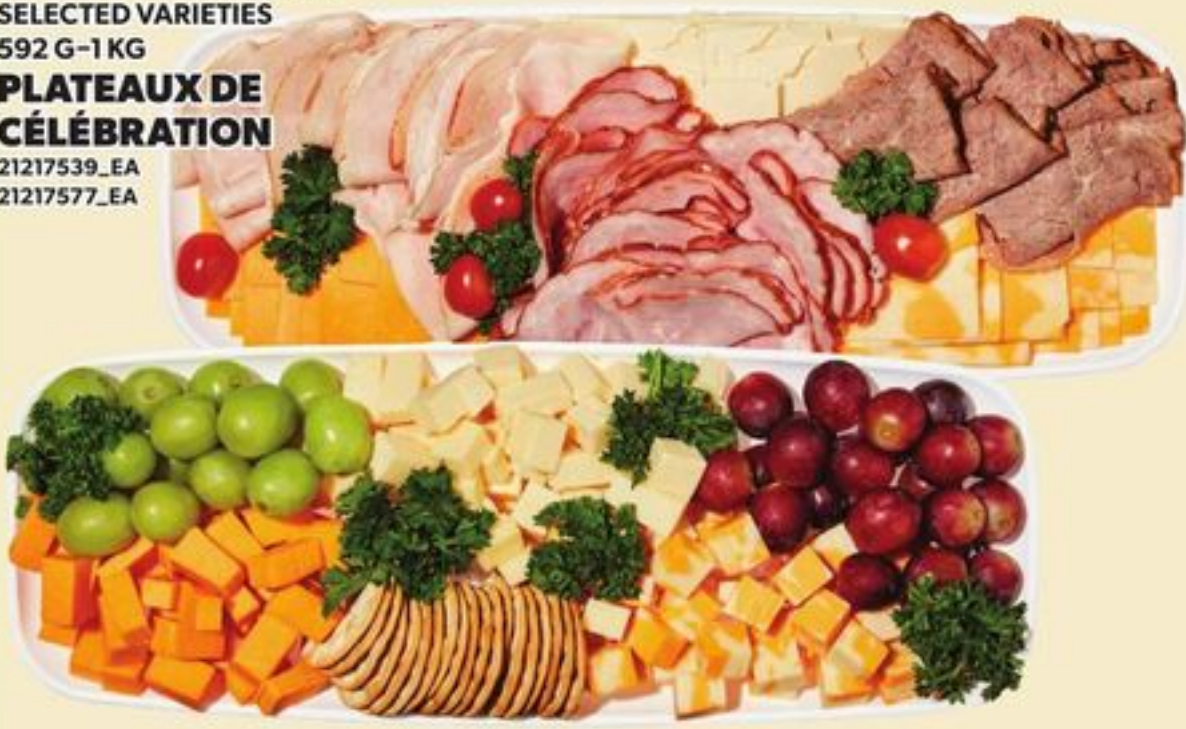

App exclusive offer*

*Open your PC Optimum™ app or visit pcoptimum.ca to get the offer

\$30

Get **5,000** pts

\$5 back in points

PARTY PLATTERS
SELECTED VARIETIES
592 G-1 KG
PLATEAUX DE CÉLÉBRATION
21217539_EA
21217577_EA