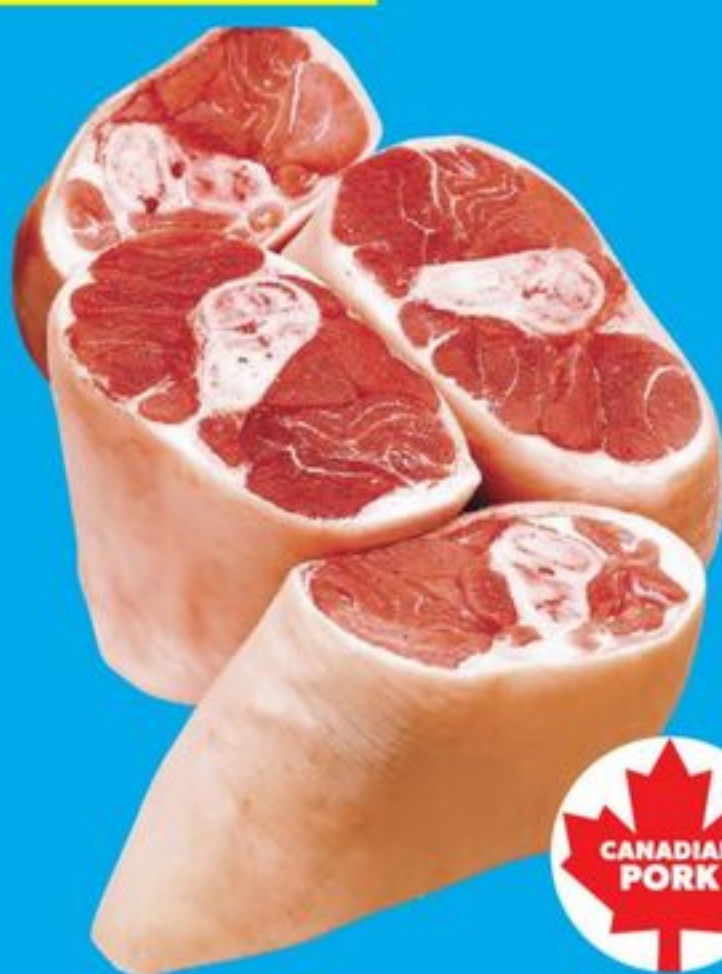

T&T TROPICAL CAKES
SELECTED VARIETIES, 180 G
20826538_EA

2.50
LB
5.51/KG

WHOLE CHUB MACKEREL, DRESSED TILAPIA, HEADLESS & GUTTED BLUE COD OR WILD POLLOCK
FROZEN
20189341_KG/21015591_KG

3.88
LB
8.55/KG

PORK HOCKS
21662815_KG