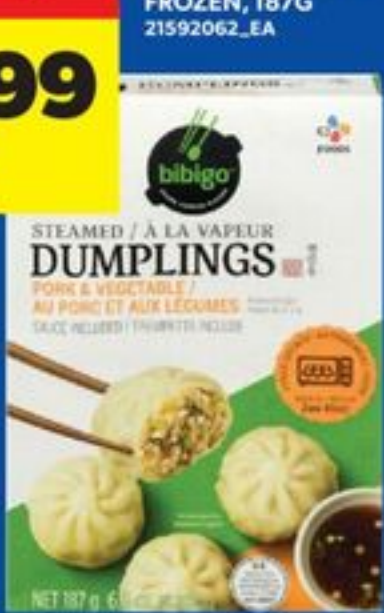

SALE

2.99

BIBIGO STEAMED DUMPLINGS
SELECTED VARIETIES
FROZEN, 187 G
21592062_EA