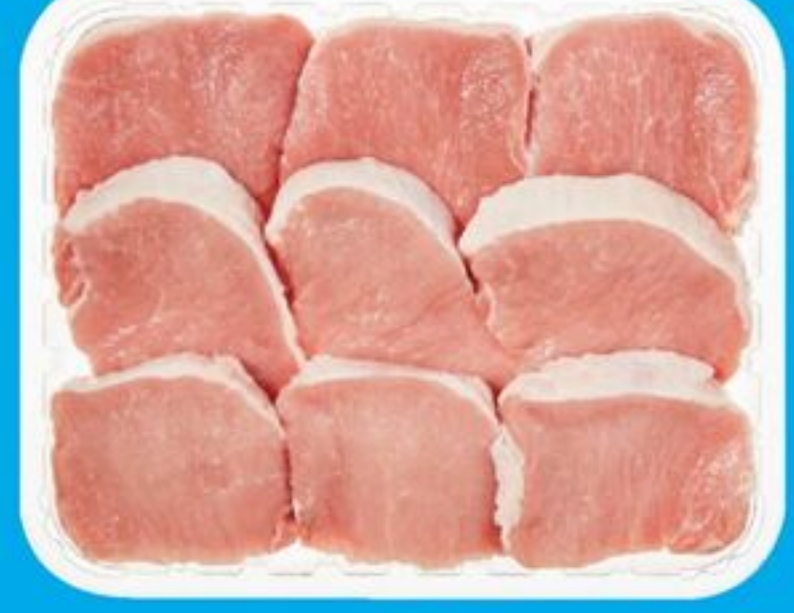

6⁹⁹ LB
15.41/KG

PORK LOIN CENTRE CUT CHOPS
BONELESS
21602231_KG

CLUB SIZE

6⁵⁰

PC FREE FROM™ LEAN GROUND PORK
454 G
20883220_EA