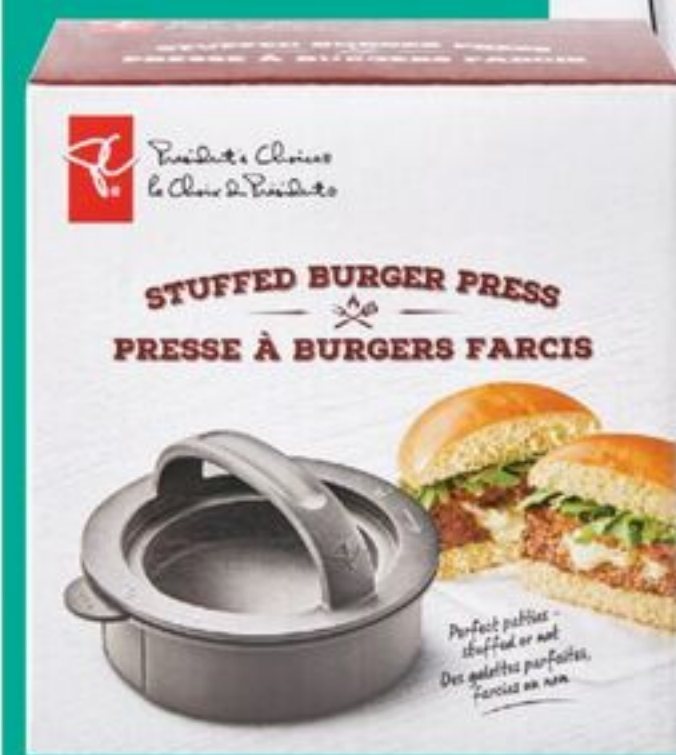

UP TO
20% OFF
3.50-27.50 AFTER SAVINGS

PC™ BBQ ACCESSORIES
SELECTED VARIETIES
21379783_EA/21297995_EA

PERFECTLY PRICED PATIO FAVES

\$295

LIFE AT HOME™ GREENWOOD 3 PIECE WOVEN CHAT SET
1 YEAR WARRANTY
21670462_EA