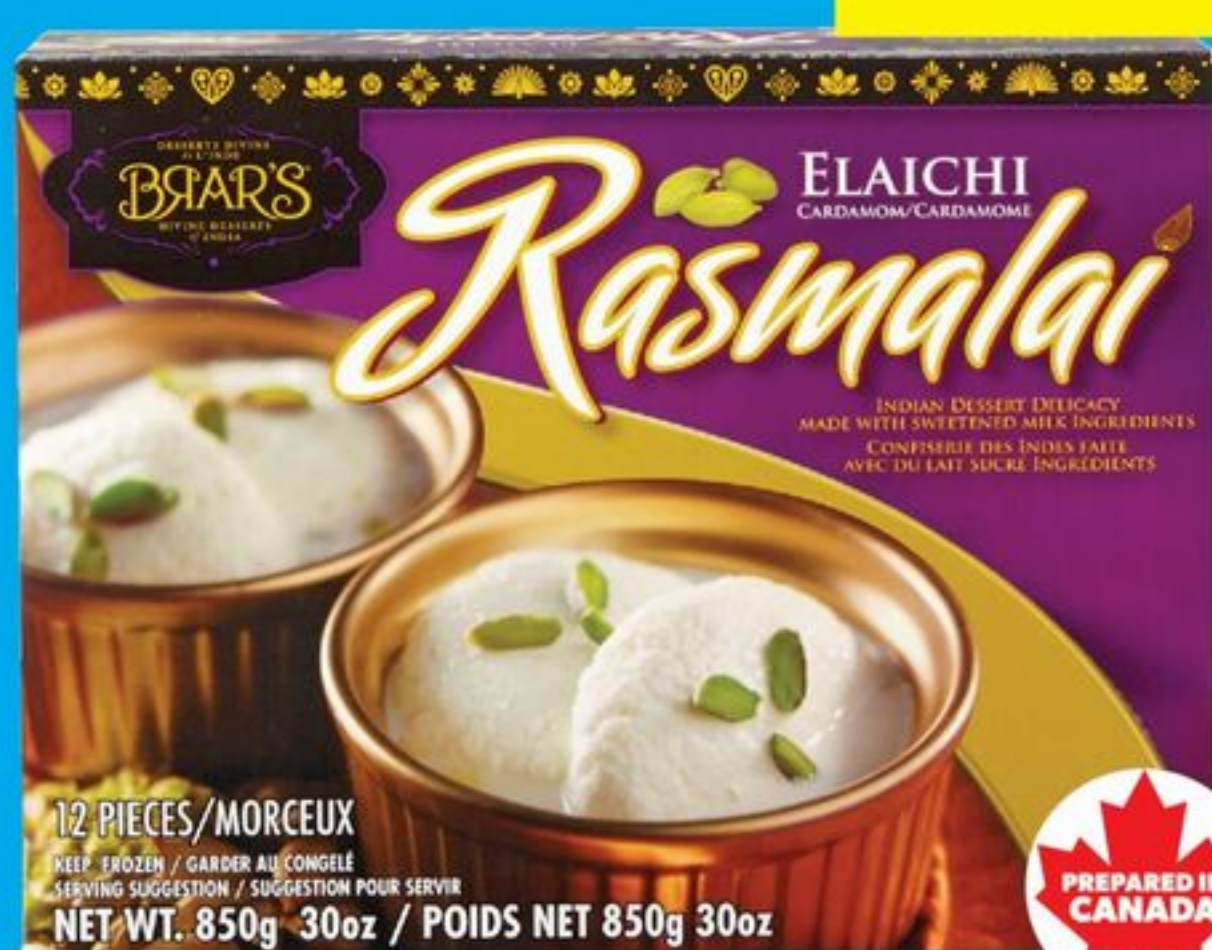

BRAR'S RASMALAI
850 G
20286980002_EA

8⁹⁹