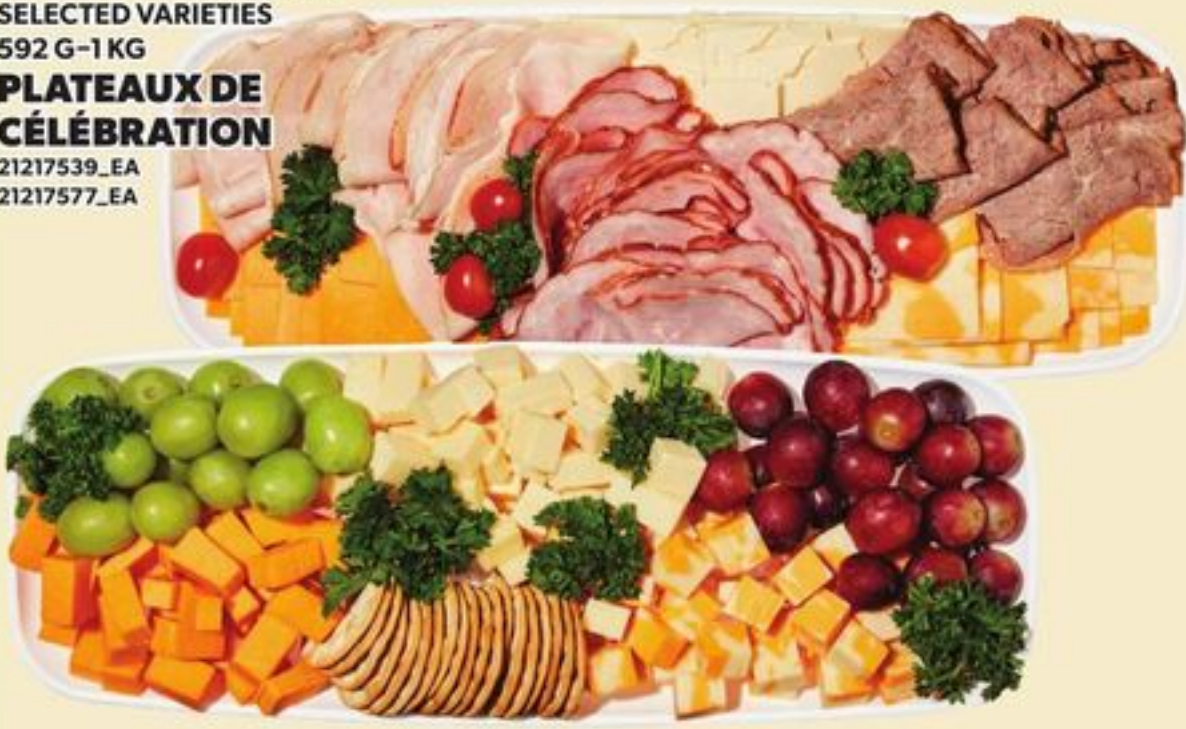

App exclusive offer*

*Open your PC Optimum™ app or visit pcoptimum.ca to get the offer

$30 Get **5,000** pts **$5** back in points

PARTY PLATTERS
SELECTED VARIETIES
592 G-1 KG
PLATEAUX DE CÉLÉBRATION
21217539_EA
21217577_EA