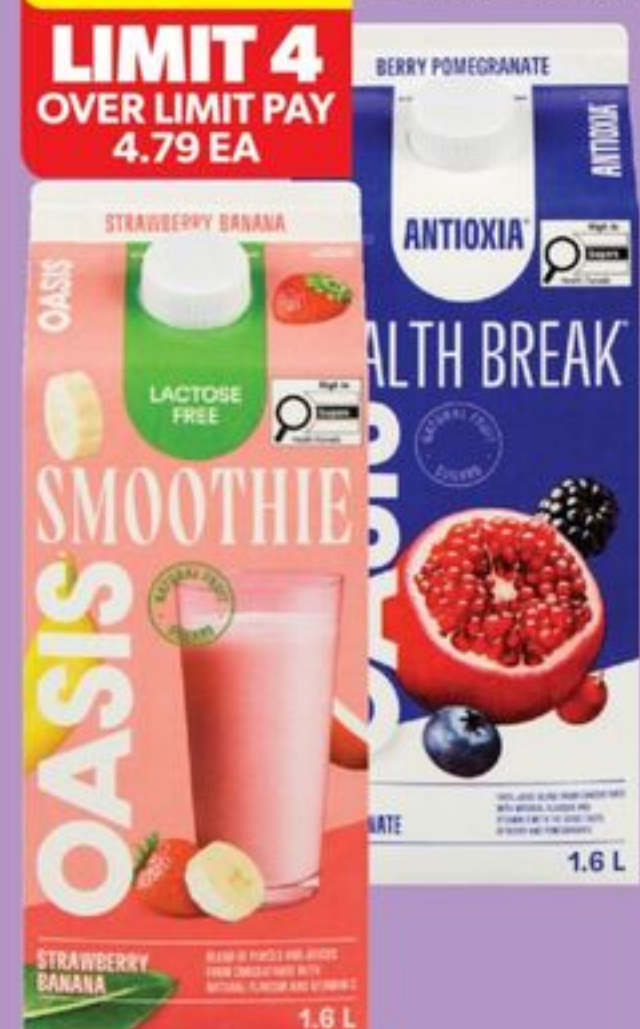

4²⁵

LIMIT 4
OVER LIMIT PAY
4.79 EA

OASIS HEALTH-BREAK JUICE OR SMOOTHIES
SELECTED VARIETIES
REFRIGERATED, 1.6 L
21529899_EA/21529910_EA