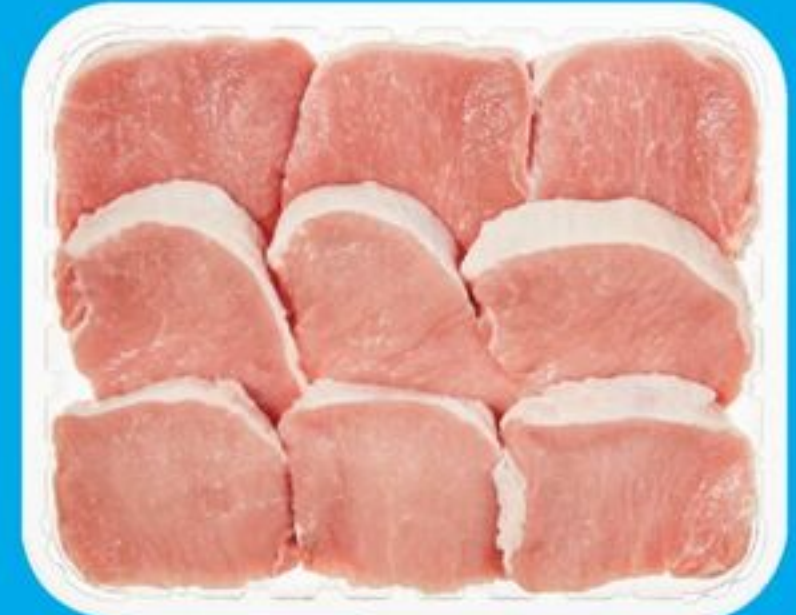

6⁹⁹ LB
15.41/KG

PORK LOIN CENTRE CUT CHOPS
BONELESS
21602231_KG

CLUB SIZE

6⁵⁰

PC FREE FROM™ LEAN GROUND PORK
454 G
20883220_EA