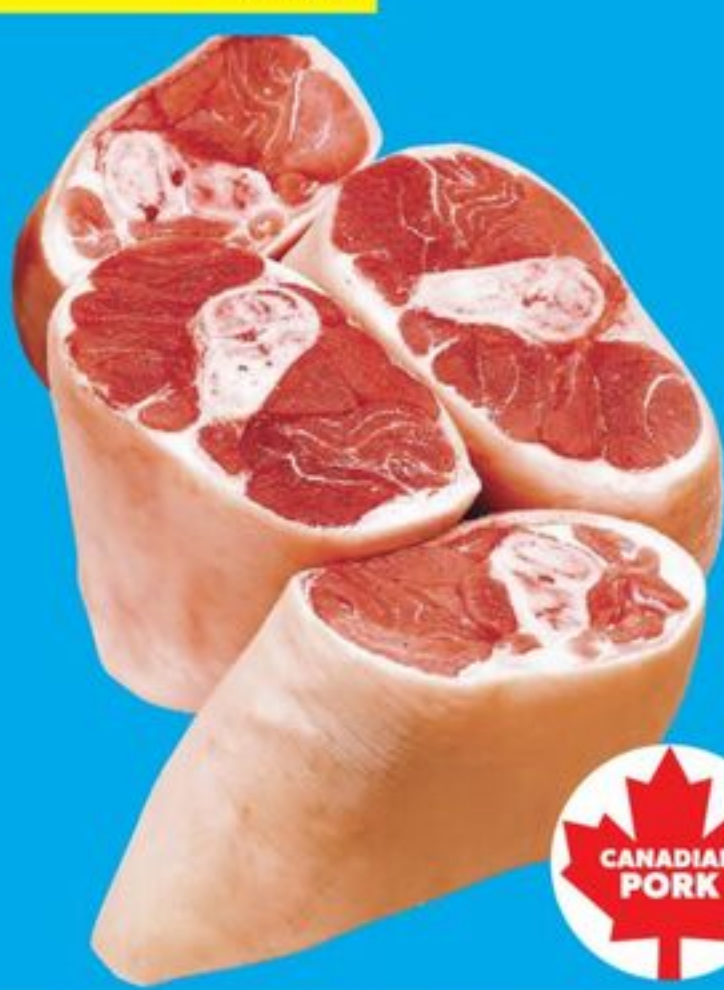

T&T TROPICAL CAKES
SELECTED VARIETIES, 180 G
20826530_EA

2.50
LB
5.51/KG

WHOLE CHUB MACKEREL, DRESSED TILAPIA, HEADLESS & GUTTED BLUE COD OR WILD POLLOCK
FROZEN
20189341_KG/21015591_KG

3.88
LB
8.55/KG

PORK HOCKS
21662815_KG