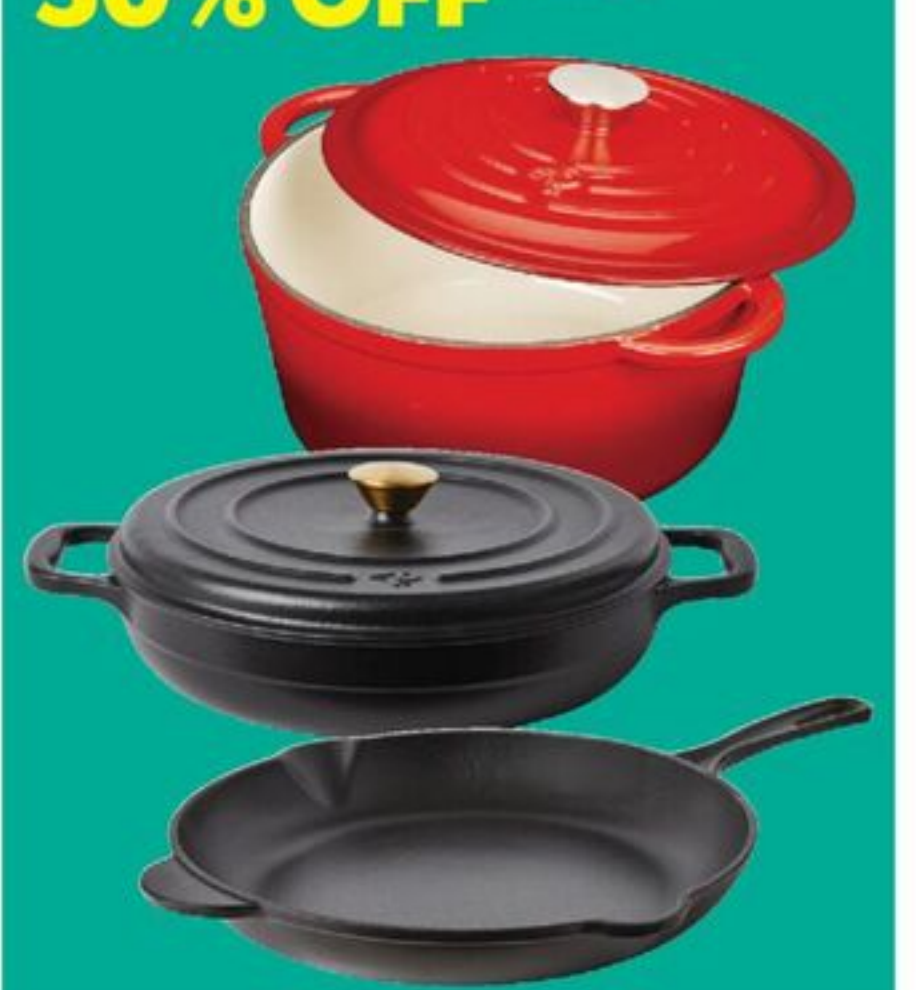

SHOP KITCHEN FOR LESS

Buy 3, Get 1
FREE

4.00-29.00
LIFE AT HOME™ OUTDOOR DINNERWARE,
DRINKWARE OR SERVEWARE
SELECTED VARIETIES
FREE ITEM MUST BE OF EQUAL
OR LESSER VALUE
21543335_EA/21692451_EA/21692340_EA
21692448_EA/21692298_EA/21692447_EA
21692893_EA/21692322_EA
21692694_EA

UP TO
15% OFF
24.00-125.00 AFTER SAVINGS

HAMILTON BEACH
APPLIANCES OR
GARMENT CARE

21036261_EA/21646963_EA

UP TO
20% OFF
8.00-31.00 AFTER SAVINGS

PC® SOFT GRIP GADGETS,
THERMOMETER OR
SCALES

UP TO
25% OFF
60.00-70.00 AFTER SAVINGS

KITCHENAID HAND
BLENDER, HAND MIXER,
AND FOOD CHOPPER
RED, BLACK OR AQUA

21547883_EA/21682888_EA/21682889_EA

UP TO
20% OFF
20.00-148.00 AFTER SAVINGS

T-FAL COOKWARE OR
COOKWARE SETS

**BUY 1
GET 1
50% OFF**

PC® EVERSTRONG
HARD ANODIZED
COOKWARE OR
COOKWARE SETS

**BUY 1
GET 1
50% OFF**

PC® COOKWARE OR
COOKWARE SETS

$6

SODASTREAM PEPSI
OR CLASSIC SYRUPS
OR FLAVOURS

**LIMIT 8
OVER LIMIT PAY
8.00 EA**

UP TO
20% OFF
3.00-9.00 AFTER SAVINGS

NO NAME® FOILWARE

SELECTED VARIETIES
20869962_EA/20870022_EA

**ALWAYS
LOW PRICE**

$7

EVERYDAY
ESSENTIALS™
HANGERS

UP TO
25% OFF
4.50-11.00 AFTER SAVINGS

INHOUSE OR CLOROX
KITCHEN LINENS

5.50

EVERYDAY ESSENTIALS™
JUMBO PILLOW

21667755_EA

UP TO
25% OFF
37.00-60.00 AFTER SAVINGS

PC® ORGANICS
SHEET SETS

* Please note that not all items are available in all stores.