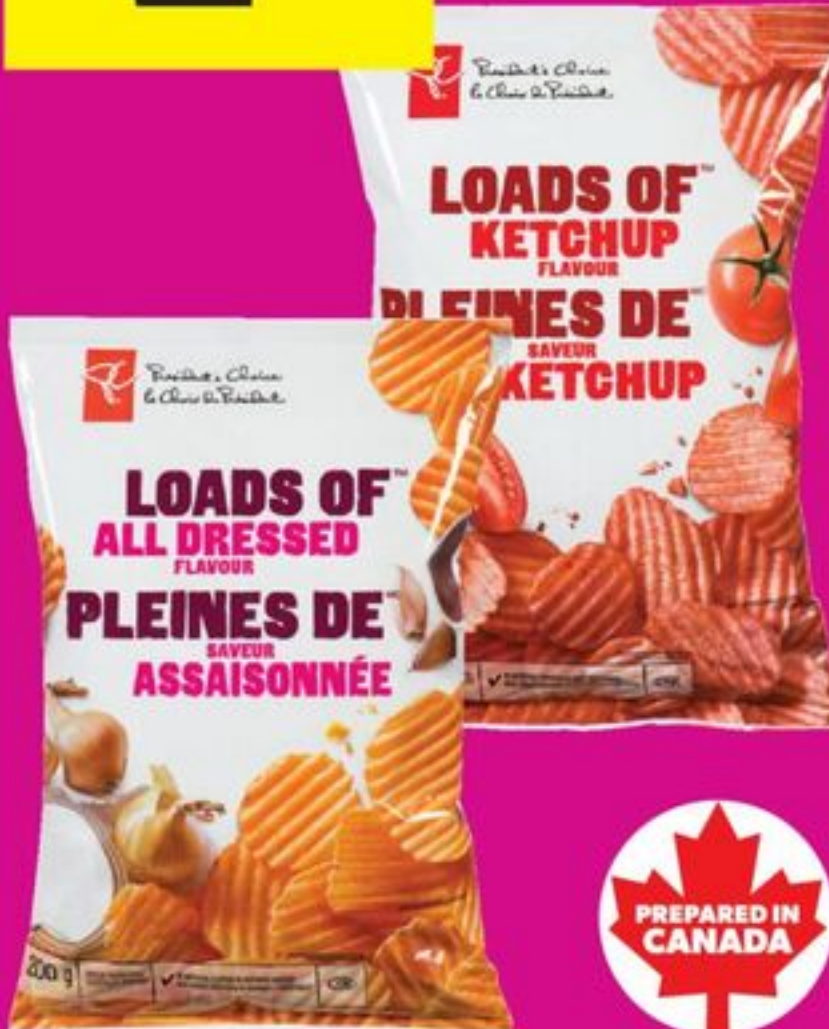

\$12

PC CREAM PIE  
SELECTED VARIETIES  
FROZEN, 730 G  
21586299\_EA

\$4

PC HAZELNUT SPREADS  
SELECTED VARIETIES, 375 G  
20792384\_EA

2<sup>50</sup>

PC LOADS OF™ FLAVOUR POTATO CHIPS  
SELECTED VARIETIES, 200 G  
20840911001\_EA/20840911004\_EA