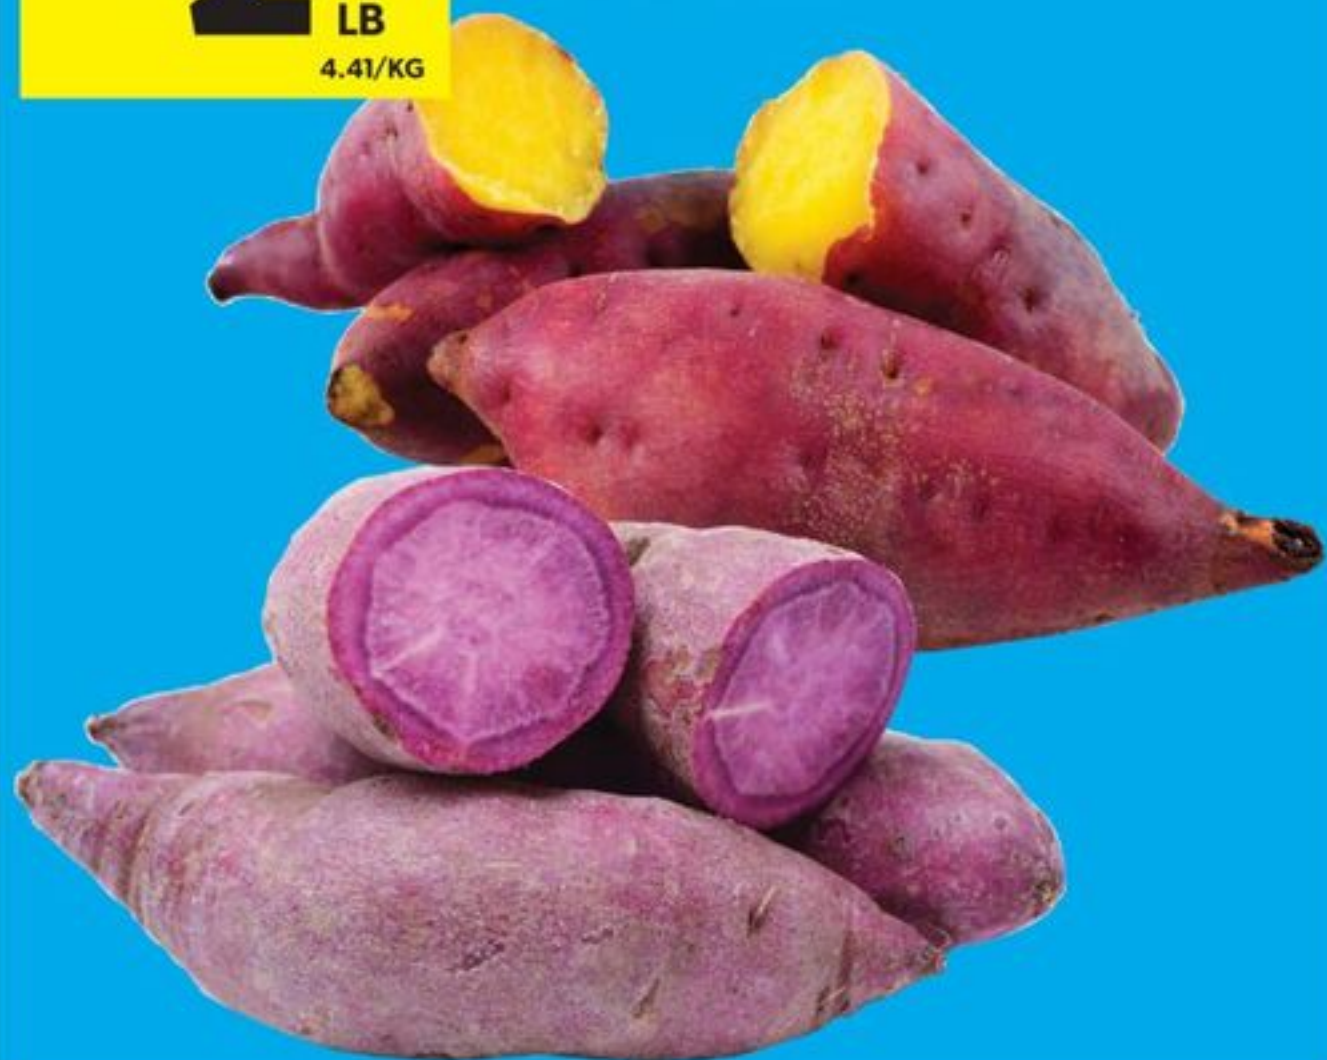

SHOP THE WORLD IN OUR AISLES*

From bok choy to basmati rice, find international ingredients at low prices.

SHOP NOW

$2
LB
4.41/KG

JAPANESE SWEET YAM
PRODUCT OF CANADA
OR **PURPLE UBE YAM**
PRODUCT OF CHINA
20524922001_KG/20849858001_KG