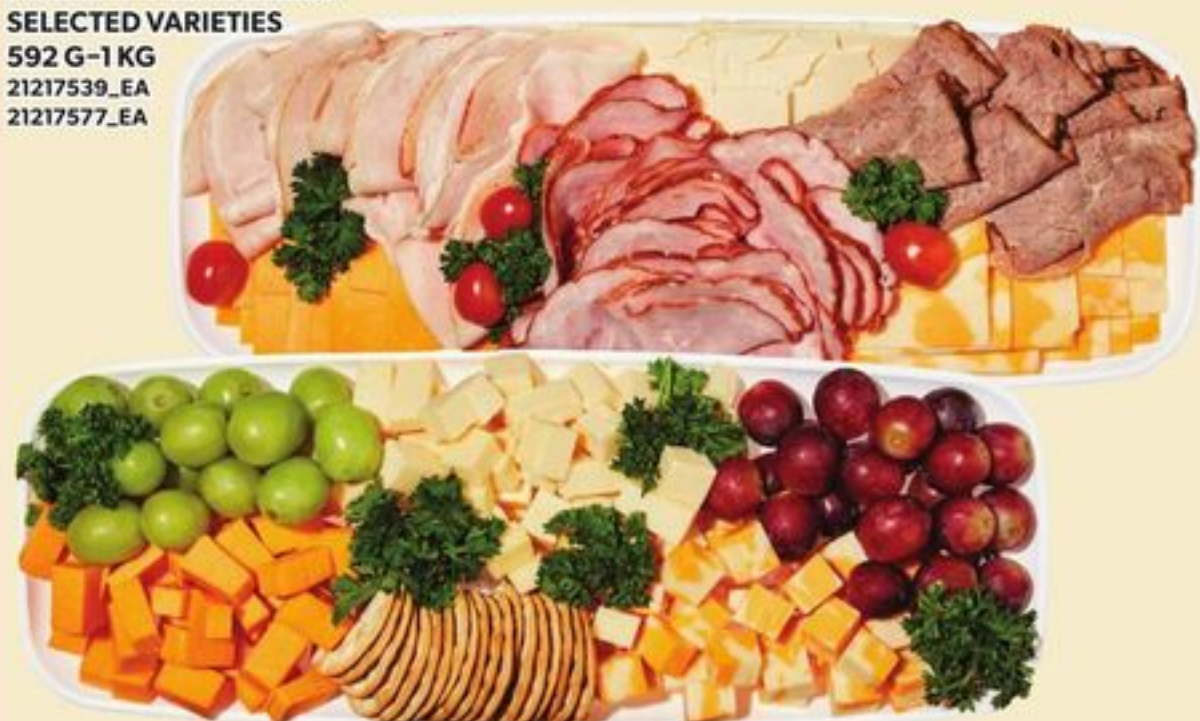

App exclusive offer*

*Open your PC Optimum™ app or visit pcoptimum.ca to get the offer

$30

Get **5,000** pts

$5 back in points

PARTY PLATTERS

SELECTED VARIETIES
592 G-1 KG
21217539_EA
21217577_EA