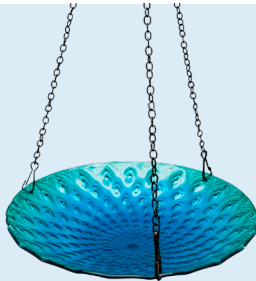

**Dresses  
 & Rompers**

Women's, Women's  
 Extended and  
 Girls' sizes.  
 Shown:  
 Sale **\$24-\$36**

Hanging Glass  
 Bird Baths

**SAVE  
 30%**

With Card  
 Shown: Sale **14.69**

Madden NYC  
 Sandals

**SAVE \$20**  
**\$19<sup>99</sup>**

With Card  
 Women's sizes.  
 Select styles. Reg. \$40

HD Designs®  
 Oversized  
 Throw  
**\$14<sup>99</sup>**

Yankee Candle  
 14.25 oz.  
 Jar Candle

**SAVE \$7**  
**\$9<sup>99</sup>**

With Card  
 Reg. 16.99

**SAVE  
30%**

With Card

**Levi's®  
Red Tab Apparel**

Men's, Women's  
and Kids' sizes.  
Shown: Women's  
Beatrice Midi Dress  
Sale **52.46**

Mid Length Shorts  
Sale **38.46**

**GOGO  
Mesh  
Beach Bag  
\$16.99**