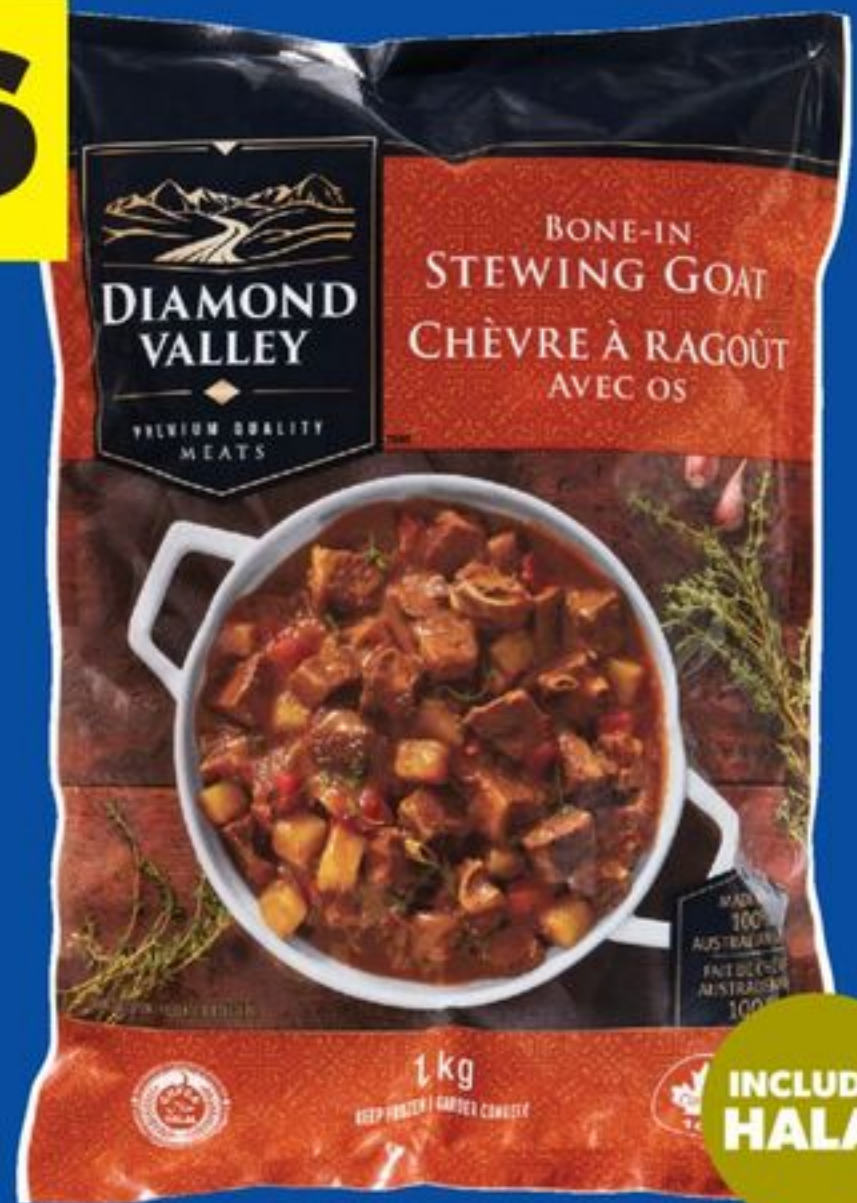

$26

NEW ZEALAND STEWING GOAT
BONE-IN, FROZEN, 1KG
20143053_EA

INCLUDES HALAL

$6

BYBLOS BAKLAVA
300 G
21106121_EA