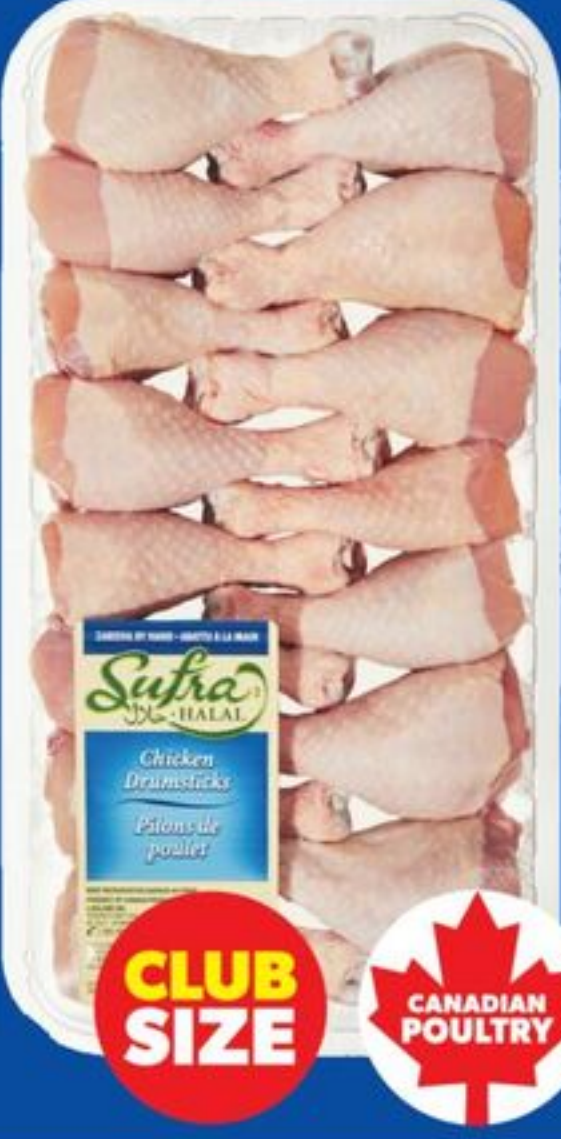

# HAPPY EID AL-ADHA

Low prices for joyful celebrations.

**SALE**  
**12<sup>99</sup>**

**MEDJOOOL DATES**  
PRODUCT OF U.S.A., 2 LB TUB  
20001686\_EA

**ONLY**  
**\$16**

**SUFRA® HALAL CHICKEN THIGHS OR DRUMS**  
FRESH, UP TO 1.58 KG  
21616885\_EA/21617106\_EA