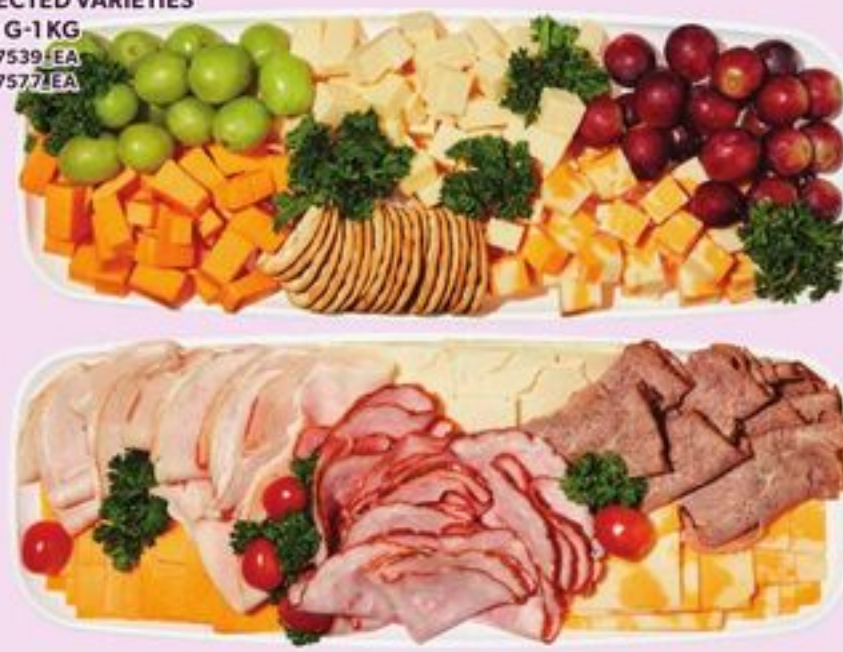

PARTY PLATTER
SELECTED VARIETIES
592 G-1 KG
21217539_EA
21217577_EA