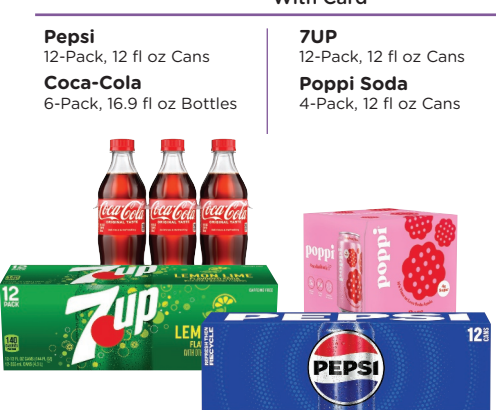

Pepsi 12-Pack, 12 fl oz Cans
Coca-Cola 6-Pack, 16.9 fl oz Bottles

7UP 12-Pack, 12 fl oz Cans
Poppi Soda 4-Pack, 12 fl oz Cans

MIX & MATCH BUY 3, GET 3 FREE
Of Equal or Lesser Value with Card.

Gatorade 8-Pack, 20 fl oz Bottles
Gold Peak Tea 6-Pack, 16.9 fl oz Bottles
Topo Chico Sabores 8-Pack, 12 fl oz Cans