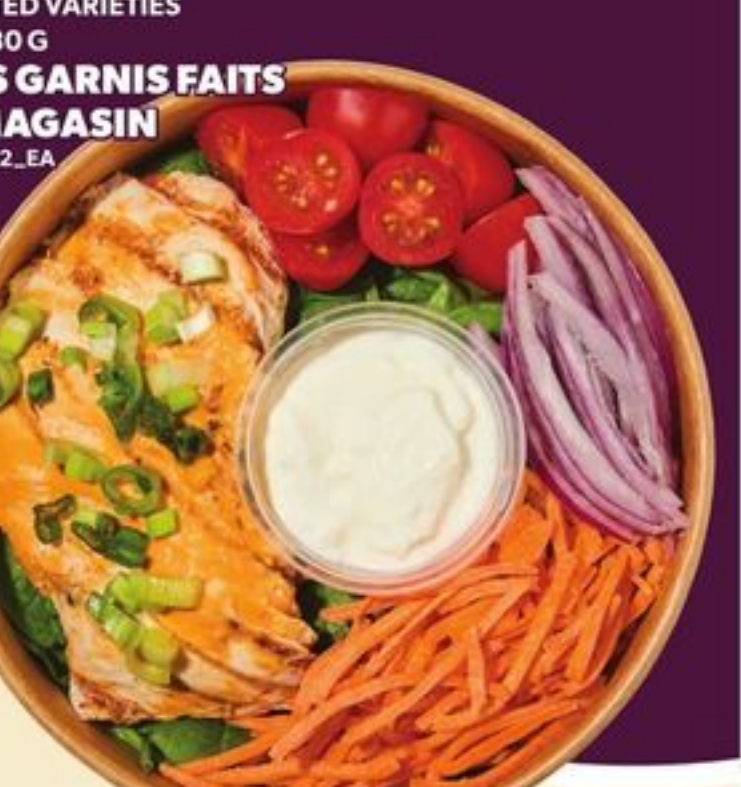

$10

IN-STORE MADE LOADED BOWLS
SELECTED VARIETIES 345-380 G
BOLS GARNIS FAITS EN MAGASIN