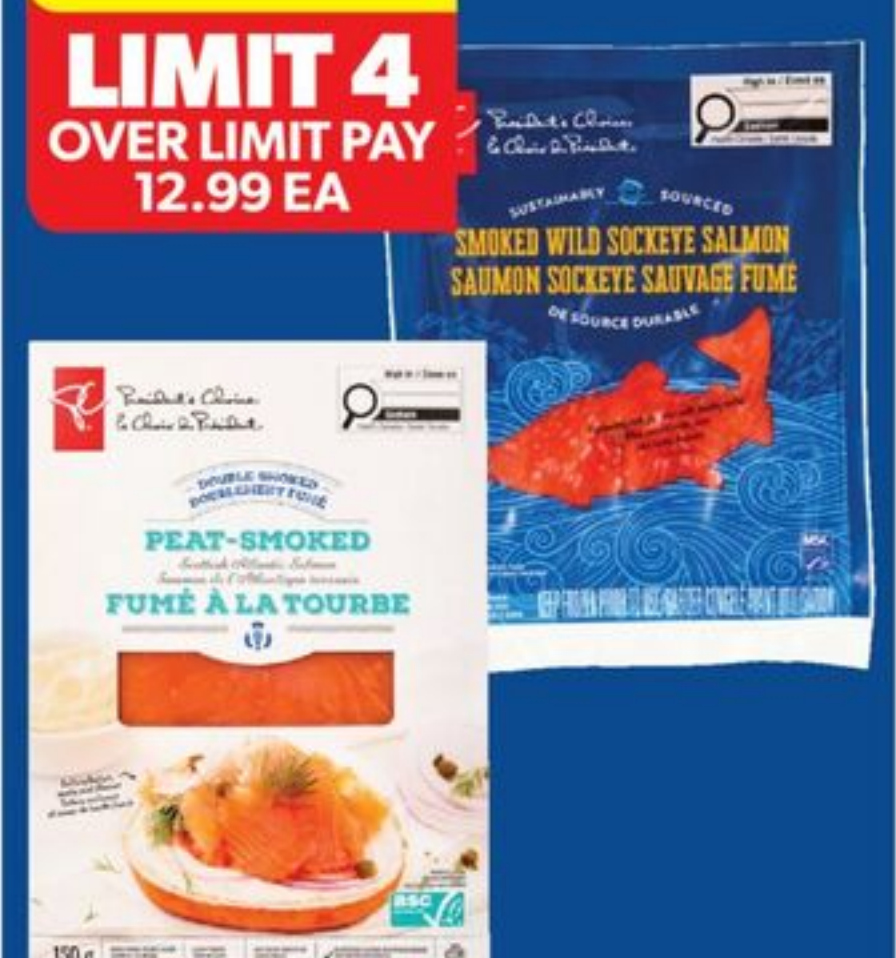

LIMIT 4
OVER LIMIT PAY
8.00 EA

ALWAYS LOW PRICE

\$19

PC® SHRIMP PLATTER WITH MILD COCKTAIL SAUCE
31/LB, FROZEN, 568 G
20147098_EA

\$11

PC® SMOKED SALMON
SELECTED VARIETIES, FROZEN, 125/150 G
20055009_EA/21047088_EA