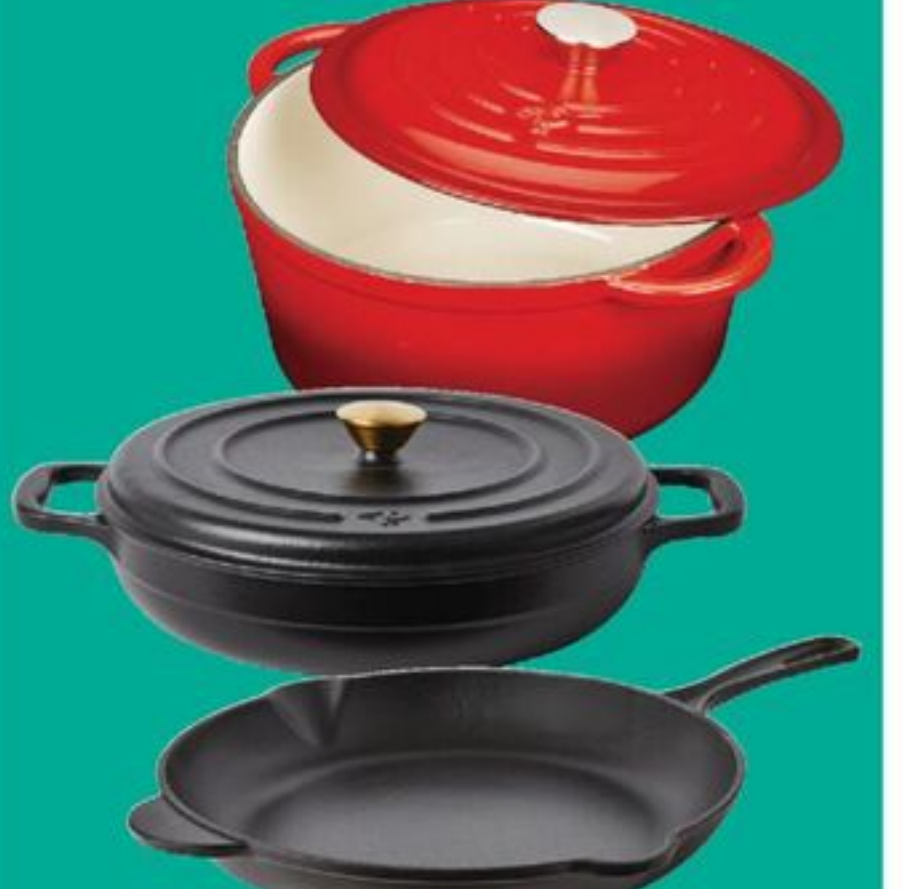

SHOP KITCHEN FOR LESS

Buy 3, Get 1
FREE

4.00-29.00
LIFE AT HOME™ OUTDOOR DINNERWARE,
DRINKWARE OR SERVEWARE
SELECTED VARIETIES
FREE ITEM MUST BE OF EQUAL
OR LESSER VALUE
21543335_EA/21692451_EA/21692340_EA
21692448_EA/21692298_EA/21692447_EA
21692893_EA/21692322_EA
21692694_EA

UP TO
15% OFF
24.00-125.00 AFTER SAVINGS

HAMILTON BEACH
APPLIANCES OR
GARMENT CARE

21036261_EA/21646963_EA

UP TO
20% OFF
8.00-31.00 AFTER SAVINGS

PC® SOFT GRIP GADGETS,
THERMOMETER OR
SCALES

UP TO
25% OFF
60.00-70.00 AFTER SAVINGS

KITCHENAID HAND
BLENDER, HAND MIXER,
AND FOOD CHOPPER

UP TO
20% OFF
20.00-148.00 AFTER SAVINGS

T-FAL COOKWARE OR
COOKWARE SETS

**BUY 1
GET 1
50% OFF**

PC® EVERSTRONG
HARD ANODIZED
COOKWARE OR
COOKWARE SETS

**BUY 1
GET 1
50% OFF**

PC® RED OR BLACK
ENAMELED
CAST IRON

SELECTED VARIETIES
SECOND ITEM MUST BE OF
EQUAL OR LESSER VALUE
50.00-85.00
21339588_EA/21341784_EA
21413754_EA

$6
**LIMIT 8
OVER LIMIT PAY
8.00 EA**

SODASTREAM PEPSI
OR CLASSIC SYRUPS
OR FLAVOURS

SELECTED VARIETIES, 440 ML
21406583_EA/21406599_EA

UP TO
20% OFF
3.00-9.00 AFTER SAVINGS

NO NAME® FOILWARE

**ALWAYS
LOW PRICE**

$7

EVERYDAY
ESSENTIALS™
HANGERS

SELECTED VARIETIES
20985822_EA/20985841_EA

UP TO
25% OFF
4.50-11.00 AFTER SAVINGS

INHOUSE OR CLOROX
KITCHEN LINENS

5.50

EVERYDAY ESSENTIALS™
JUMBO PILLOW

21667755_EA

UP TO
25% OFF
37.00-60.00 AFTER SAVINGS

PC® ORGANICS SHEET
SETS

* Please note that not all items are available in all stores.