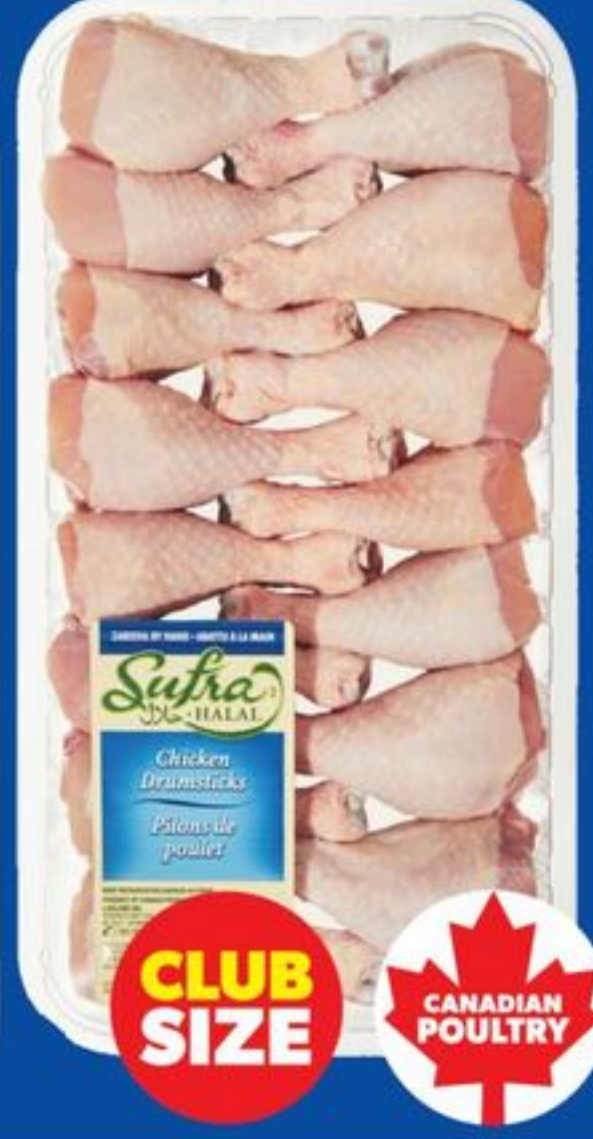

ONLY

\$16

SUFRA® HALAL CHICKEN THIGHS OR DRUMS
FRESH, UP TO 1.58 KG
21616885_EA/21617106_EA

CLUB SIZE

2⁹⁹

PRAN SAMOSA OR VEGETBLE SPRING ROLLS
SELECTED VARIETIES, FROZEN, 400 G
21054846_EA

9⁹⁹

LIMIT 4
OVER LIMIT PAY
16.49 EA