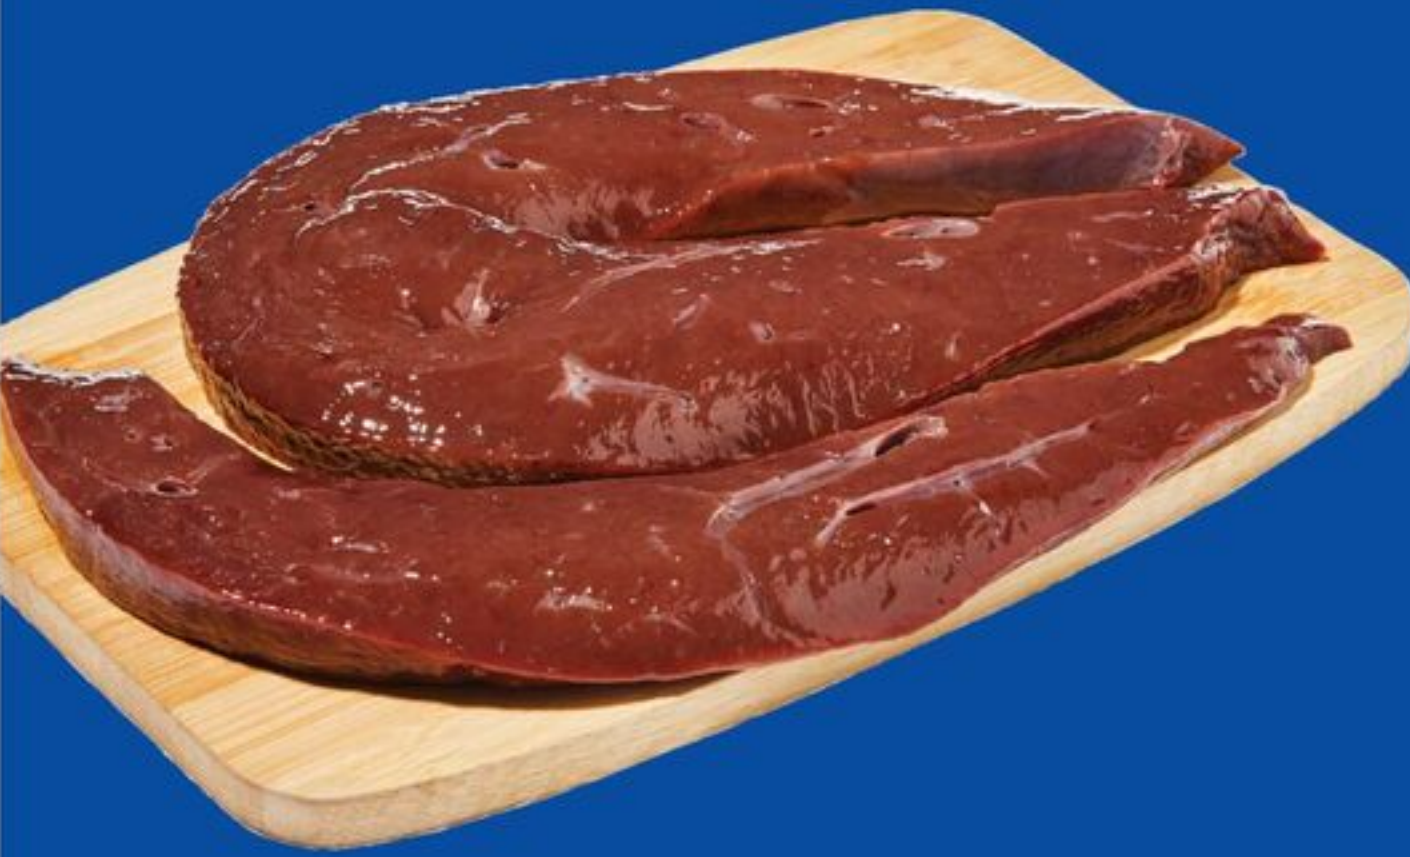

\$15

SUFRA[®] HALAL CHICKEN LEGS
BACK ATTACHED, FRESH,
UP TO 1.60 KG
21616905_EA

\$3

DRIED MANGO
PRODUCT OF VIETNAM, 113 G
21700165_EA

3⁹⁹
LB
8.80/KG

BEEF LIVER
FRESH
20799408_KG

11⁵⁰

FONTAINE SANTÉ TRADITIONAL HUMMUS
850 G
21697185_EA