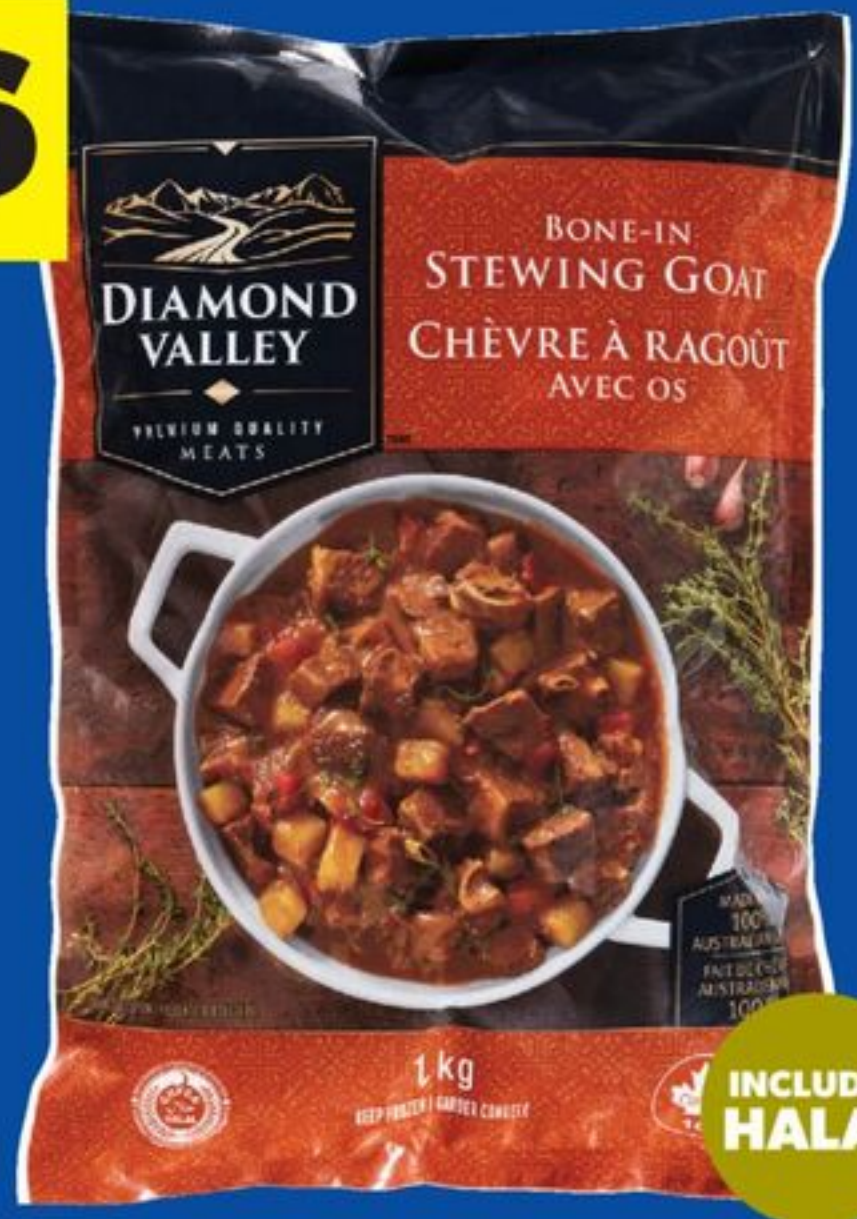

$26

NEW ZEALAND STEWING GOAT
BONE-IN, FROZEN, 1KG
20143053_EA

INCLUDES HALAL

$6

BYBLOS BAKLAVA
300 G
21106121_EA