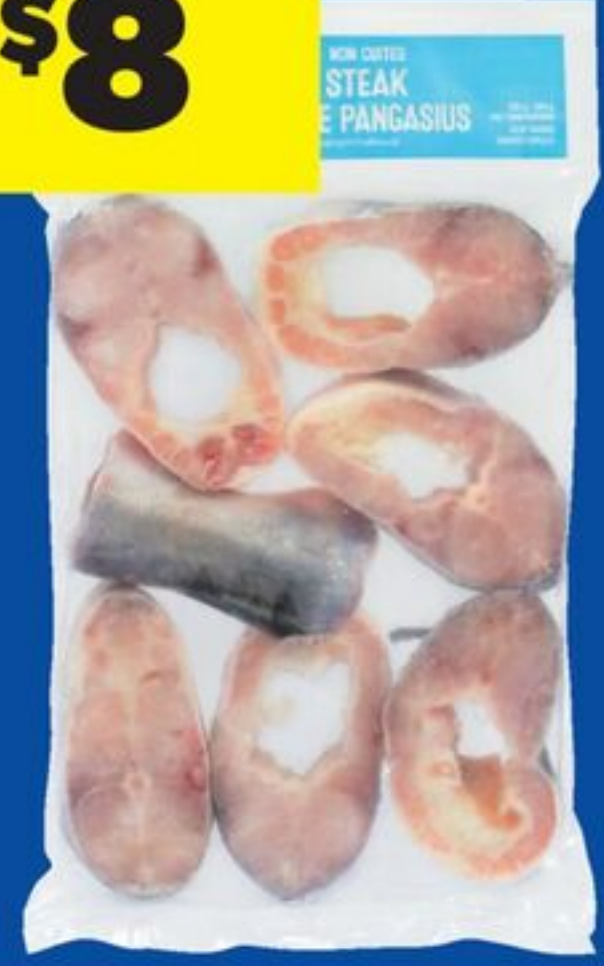

BUNCHED SPINACH
PRODUCT OF U.S.A. OR MEXICO
20162840001_EA

2²⁸
LB
5.03/KG

GINGER ROOT
PRODUCT OF CHINA
20179038001_XG

SAVE 1.99

\$8

ASC BASA STEAKS
FROZEN, UNCOOKED, 1 KG
20910469_EA

\$2

ZABIHA HALAL CHICKEN WIENERS OR ZABIHA HALAL CHICKEN BOLOGNA
SELECTED VARIETIES, 375-450 G
20006571_EA/20088355_EA