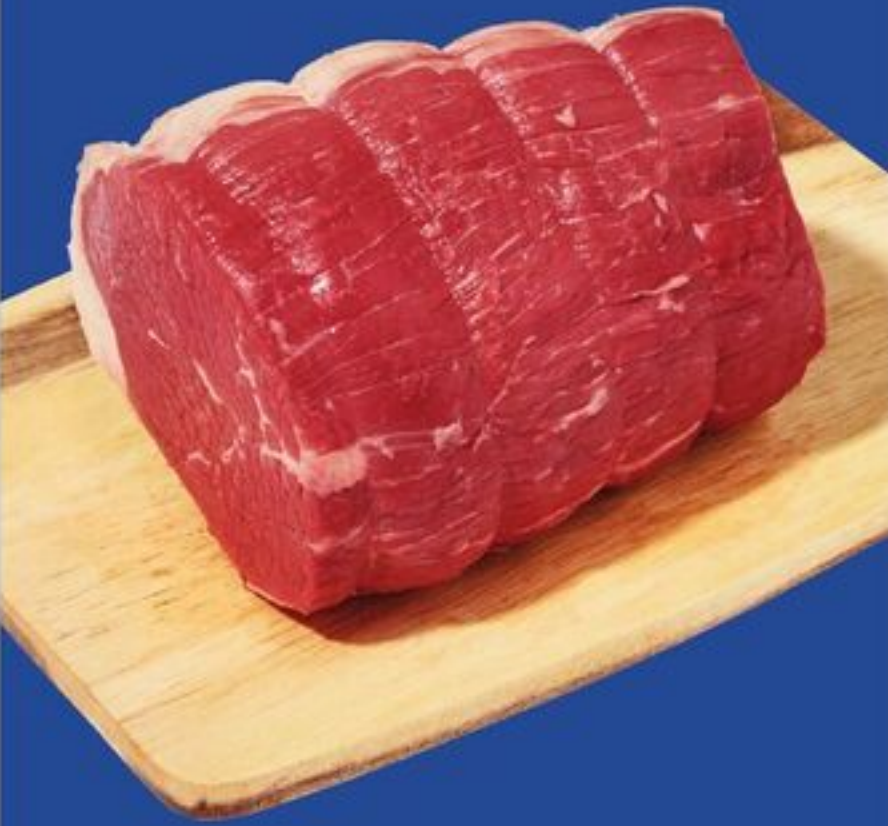

For fans who live
for matchdays and
long weekends.

\$11
LB
24.24/KG

EYE OF ROUND ROAST
CUT FROM CANADA AA GRADE
BEEF OR HIGHER
20798494_KG

12⁹⁹

PC® SMOKIES™
SELECTED VARIETIES, 1 KG
20732535_EA

\$4

PC® GIGANTICO™
HAMBURGER OR
HOT DOG BUNS
SELECTED VARIETIES, 6-8'S
20371958_EA