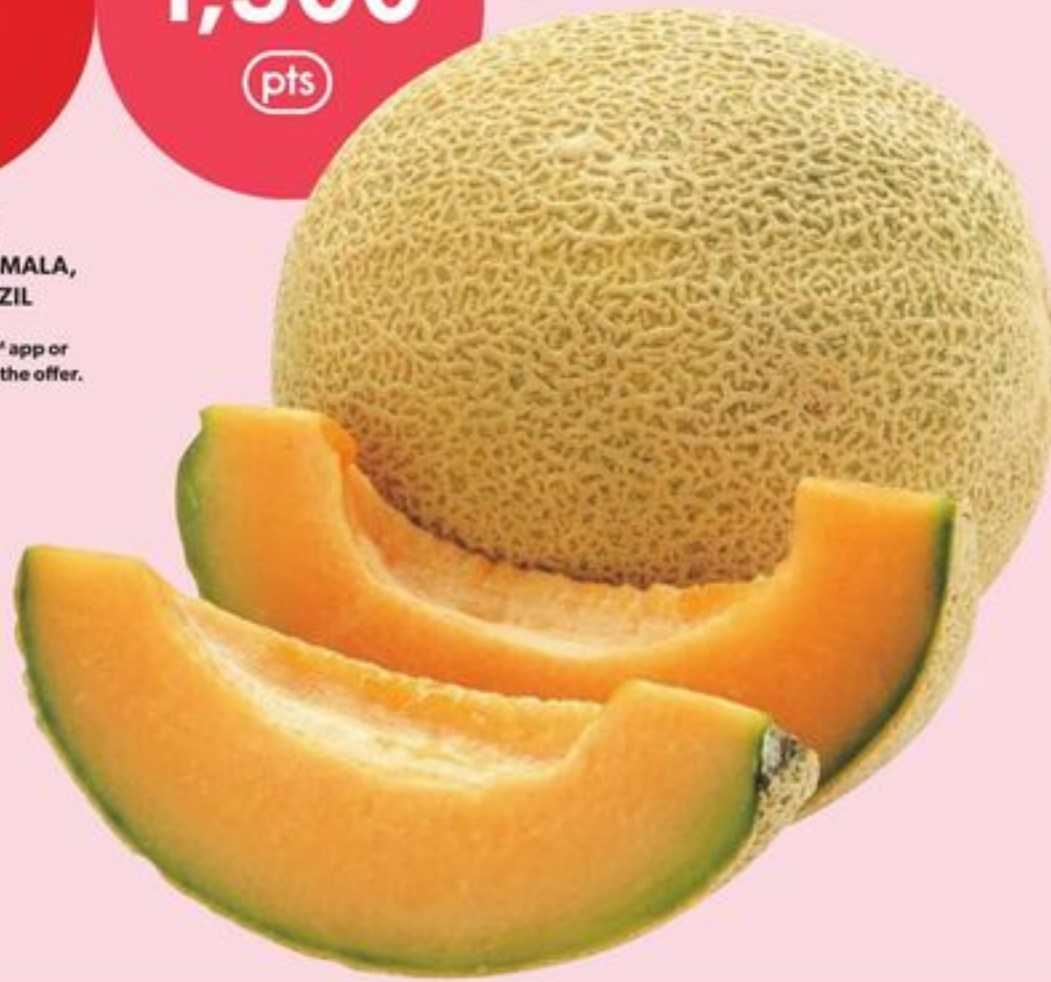

Get more on

More savings, more deals, more points
This week only! May 7-13**

More days More days More days More days More days

App exclusive offer

$5

Get 1,500 pts

$150 back in points

CANTALOUPE
PRODUCT OF GUATEMALA,
HONDURAS OR BRAZIL
2016707001_EA
*Open your PC Optimum™ app or
visit pcoptimum.ca to get the offer.

App exclusive offer

575

Get 2,500 pts

$250 back in points

**PC® BLUE MENU OR
PC® SPARKLING WATER**
SELECTED VARIETIES, 12X355 ML
21747415_C12/21747404_C12
*Open your PC Optimum™ app or visit
pcoptimum.ca to get the offer.